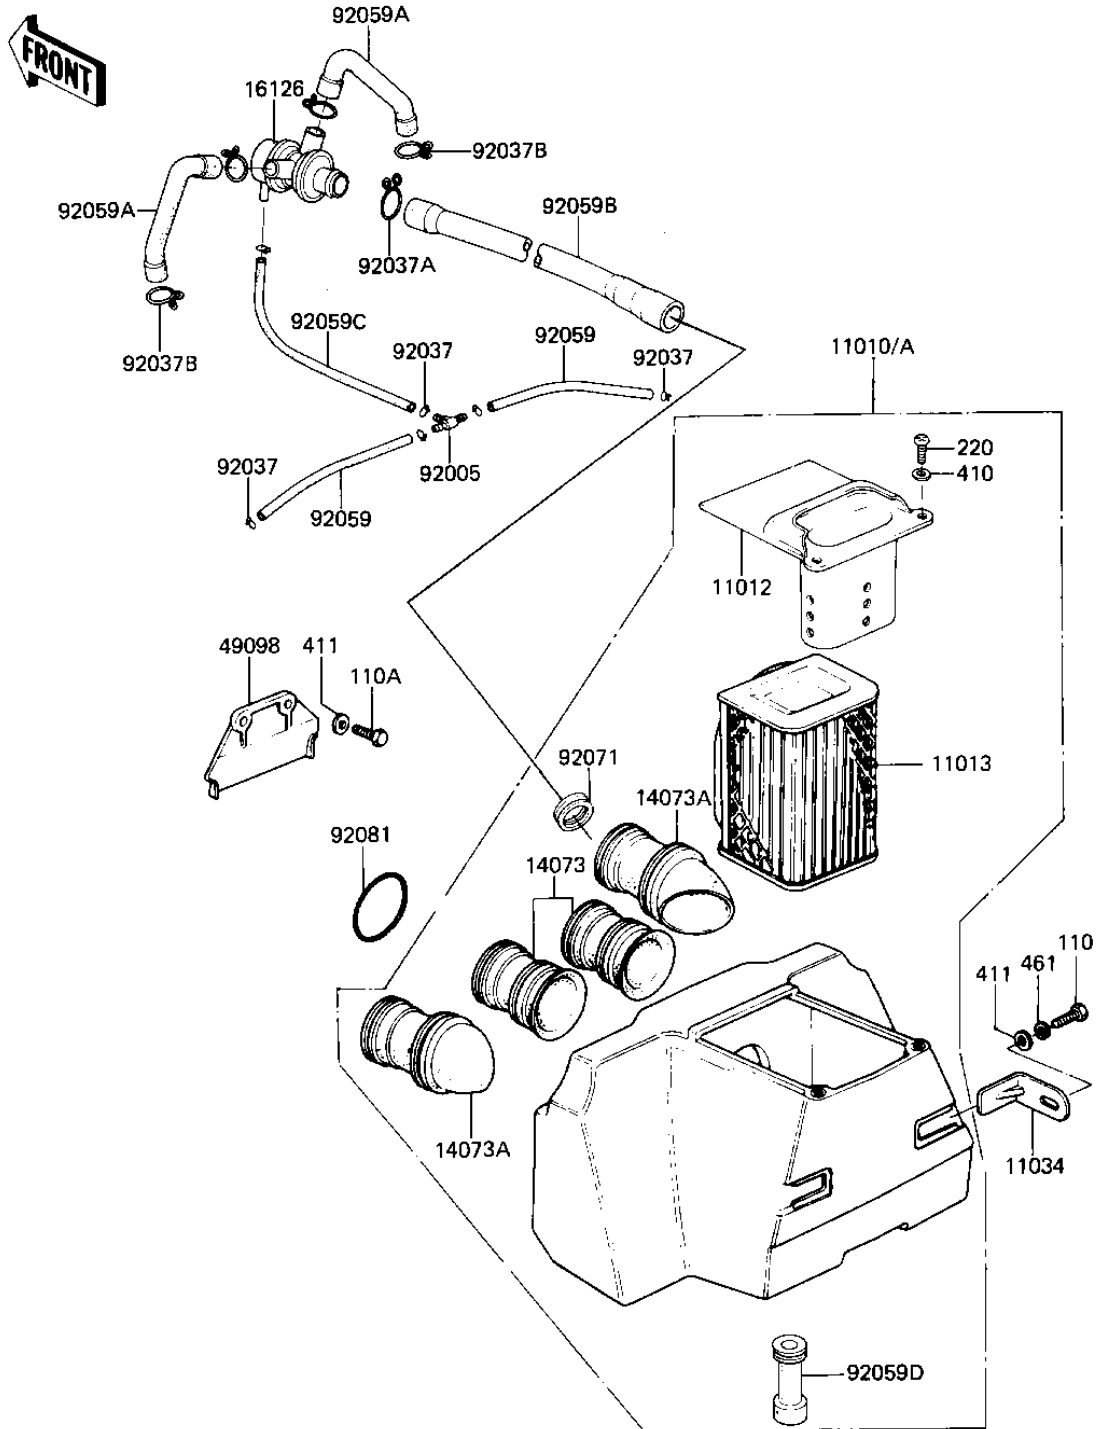

## 1981 550 GP PARTS DIAGRAM

AIR CLEANER

E1130-0033

## 1981 550 GP PARTS LIST

### AIR CLEANER

ITEM NAME	PART NUMBER	QUANTITY
FILTER-ASSY-AIR (Ref # 11010)	11010-1103	1
FILTER-ASSY-AIR (Canada) (Ref # 11010A)	11010-1104	1
CAP,AIR FILTER (Ref # 11012)	11012-1183	1
ELEMENT,AIR CLNR (Ref # 11013)	11013-1013	1
BRACKET,AIR CLEANER (Ref # 11034)	32070-038	1
INLET DUCT,#2,3 (Ref # 14073)	11015-057	1
INLET PIPE,#1.4 (Ref # 14073A)	11015-063	1
VALVE ASSY,AIR SWITCH (Ref # 16126)	16126-1017	1
BAFFLE PLT,AIR CLEANER (Ref # 49098)	11019-003	1
FITTING,TUBE (Ref # 92005)	92005-1017	1
CLAMP-PIPE (Ref # 92037)	92037-072	1
CLAMP (Ref # 92037A)	92037-1076	1
CLAMP,BREATHING TUBE (Ref # 92037B)	92037-213	1
TUBE,VACUUM,LONG (Ref # 92059)	92059-1162	1
TUBE (Ref # 92059A)	92059-1034	1
TUBE,19X21X340L (Ref # 92059B)	92059-1039	1
TUBE,4X9X220L (Ref # 92059C)	92059-1040	1
TUBE,BREATHING,10X63L (Ref # 92059D)	92059-1200	1
GROMMET,AIR CLEANER (Ref # 92071)	92071-1013	1
SPRING,INLET DUCT (Ref # 92081)	92081-1351	1
BOLT-UPSET,6X12 (Ref # 110)	112G0612	1
BOLT-UPSET (Ref # 110A)	112G0618	1
SCREW PAN HEAD 6X12 (Ref # 220)	220B0612	1
WASHER PLAIN 6MM (Ref # 410)	410B0600	1
WASHER PLAIN 6MM (Ref # 411)	411B0600	1
WASHER SPRING 6MM (Ref # 461)	461F0600	1