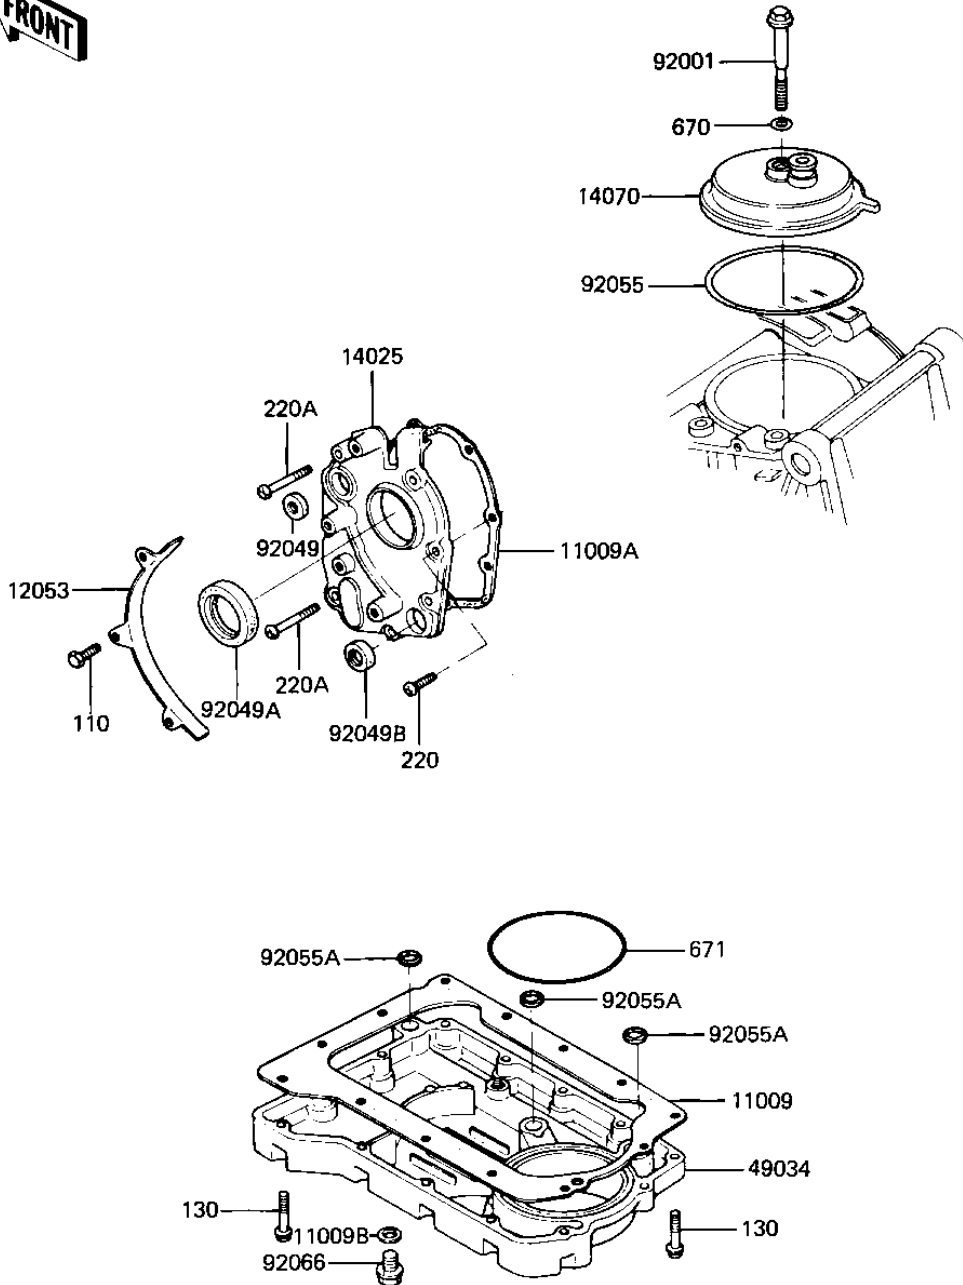

1981 550 GP PARTS DIAGRAM

BREATHER COVER/OIL PAN

E1432-0005

1981 550 GP PARTS LIST

BREATHER COVER/OIL PAN

ITEM NAME	PART NUMBER	QUANTITY
GASKET,OIL PAN (Ref # 11009)	11060-1057	1
GASKET,TRANSMISSION C (Ref # 11009A)	11060-1056	1
GASKET,DRIN PLUG (Ref # 11009B)	92065-097	1
GUIDE,CHAIN (Ref # 12053)	12053-1006	1
COVER,MISSION (Ref # 14025)	14024-011	1
BODY-BREATHER (Ref # 14070)	14070-1008	1
PAN-OIL (Ref # 49034)	49034-1011	1
BOLT,HEX HEAD,8X72 (Ref # 92001)	92003-107	1
OIL SEAL,SD-8187 (Ref # 92049)	92049-1017	1
OIL SEAL SC325210 (Ref # 92049A)	92050-024	1
OIL SEAL,TB13225.5 (Ref # 92049B)	92051-005	1
"O" RING,91MM (Ref # 92055)	92055-052	1
"O" RING (Ref # 92055A)	92055-077	1
PLUG,OIL DRAIN,12X15 (Ref # 92066)	92066-1174	1
BOLT-UPSET 6X14 (Ref # 110)	112B0614	1
BOLT,FLANGED,6X25 (Ref # 130)	130G0625	1
SCREW PAN HEAD 6X20 (Ref # 220)	220B0620	1
SCREW PAN HEAD 6X40 (Ref # 220A)	220B0640	1
"O" RING,8MM (Ref # 670)	670B1508	1
"O" RING,90MM (Ref # 671)	671B2590	1