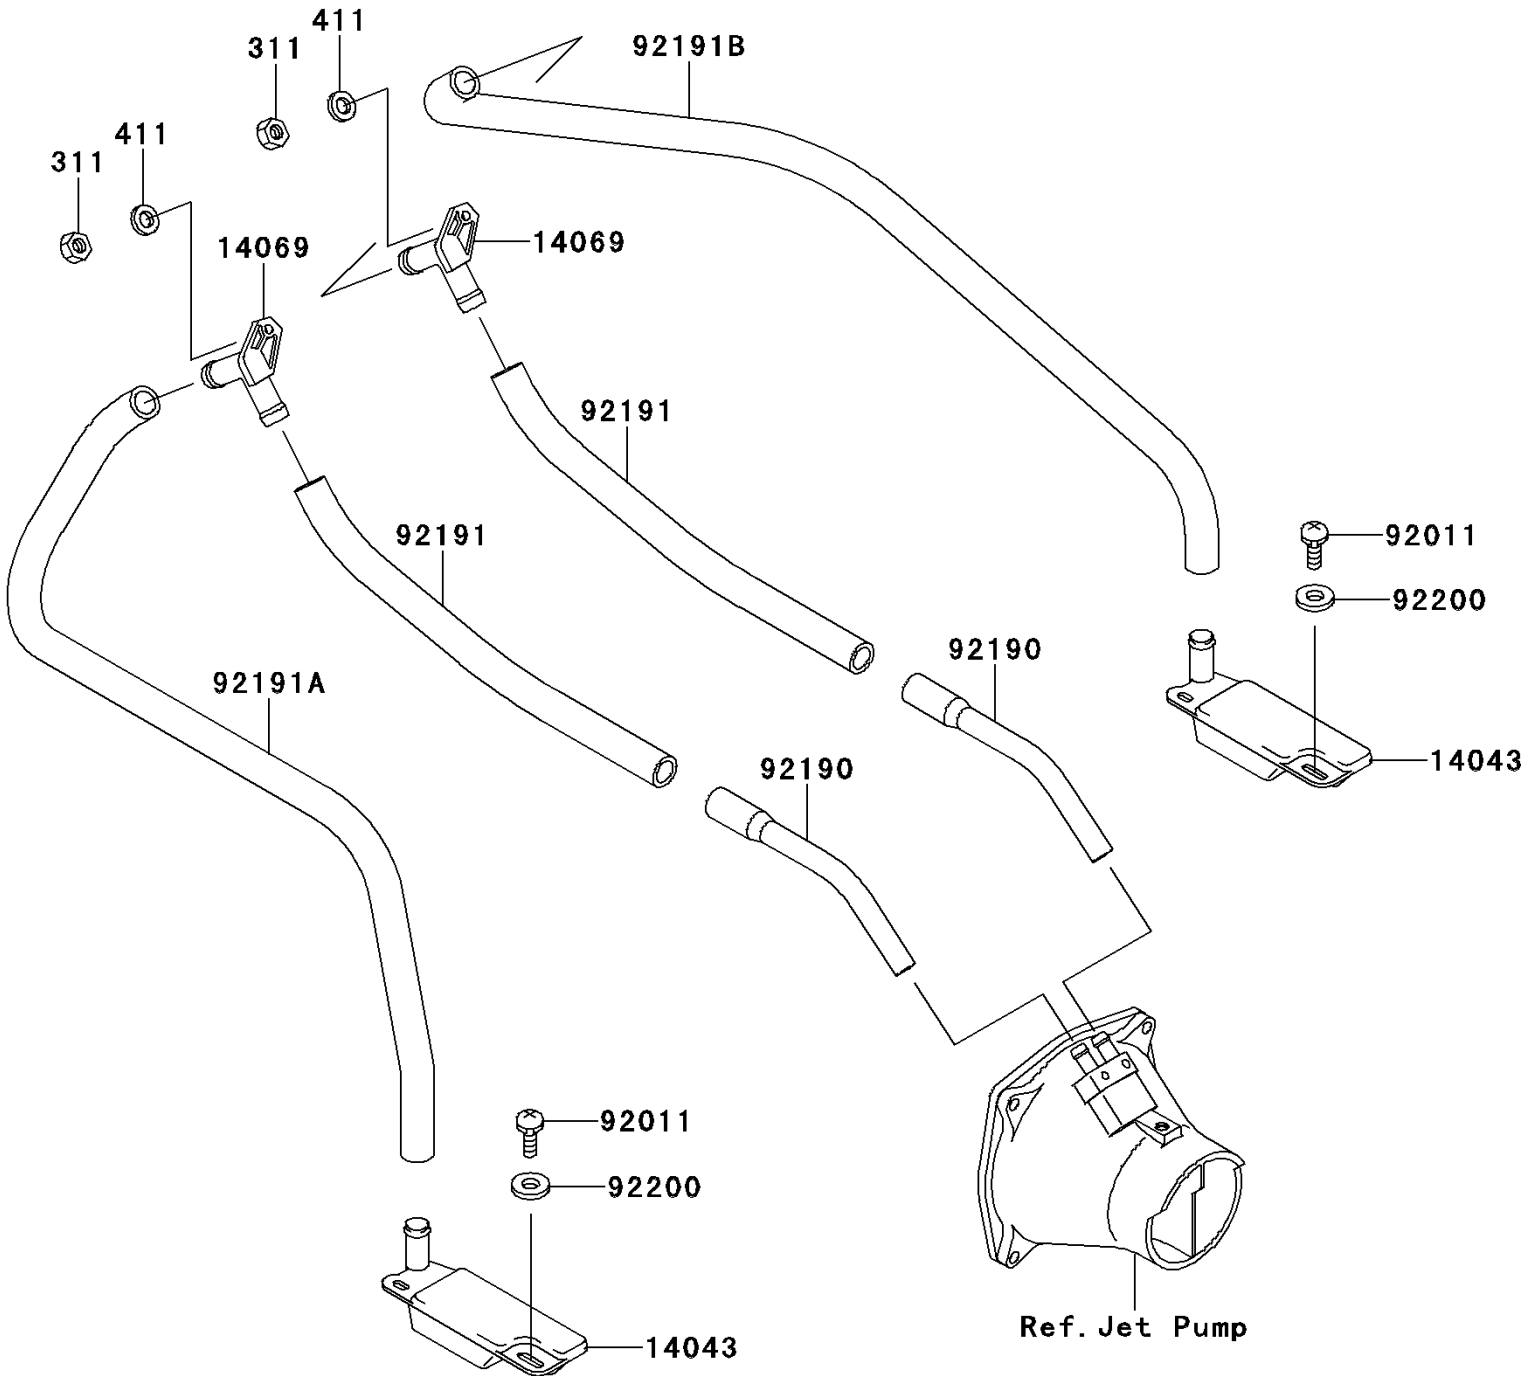

1997 JET SKI® 1100 STX® PARTS DIAGRAM

Bilge System

F3145

1997 JET SKI® 1100 STX® PARTS LIST

Bilge System

ITEM NAME	PART NUMBER	QUANTITY
NUT-HEX,6MM (Ref # 311)	311R0600	1
WASHER-PLAIN,6MM (Ref # 411)	411S0600	1
FILTER (Ref # 14043)	14043-3708	1
BREATHER (Ref # 14069)	14069-3708	1
SCREW,TAPPING (Ref # 92011)	92011-561	1
TUBE,HULL-NOZZLE (Ref # 92190)	92190-3971	1
TUBE,BREATHER-HULL (Ref # 92191)	92191-3740	1
TUBE,FILTER-BREATHER,LH (Ref # 92191A)	92191-3741	1
TUBE,FILTER-BREATHER,RH (Ref # 92191B)	92191-3771	1
WASHER,5.9X16X1.5 (Ref # 92200)	92200-3714	1