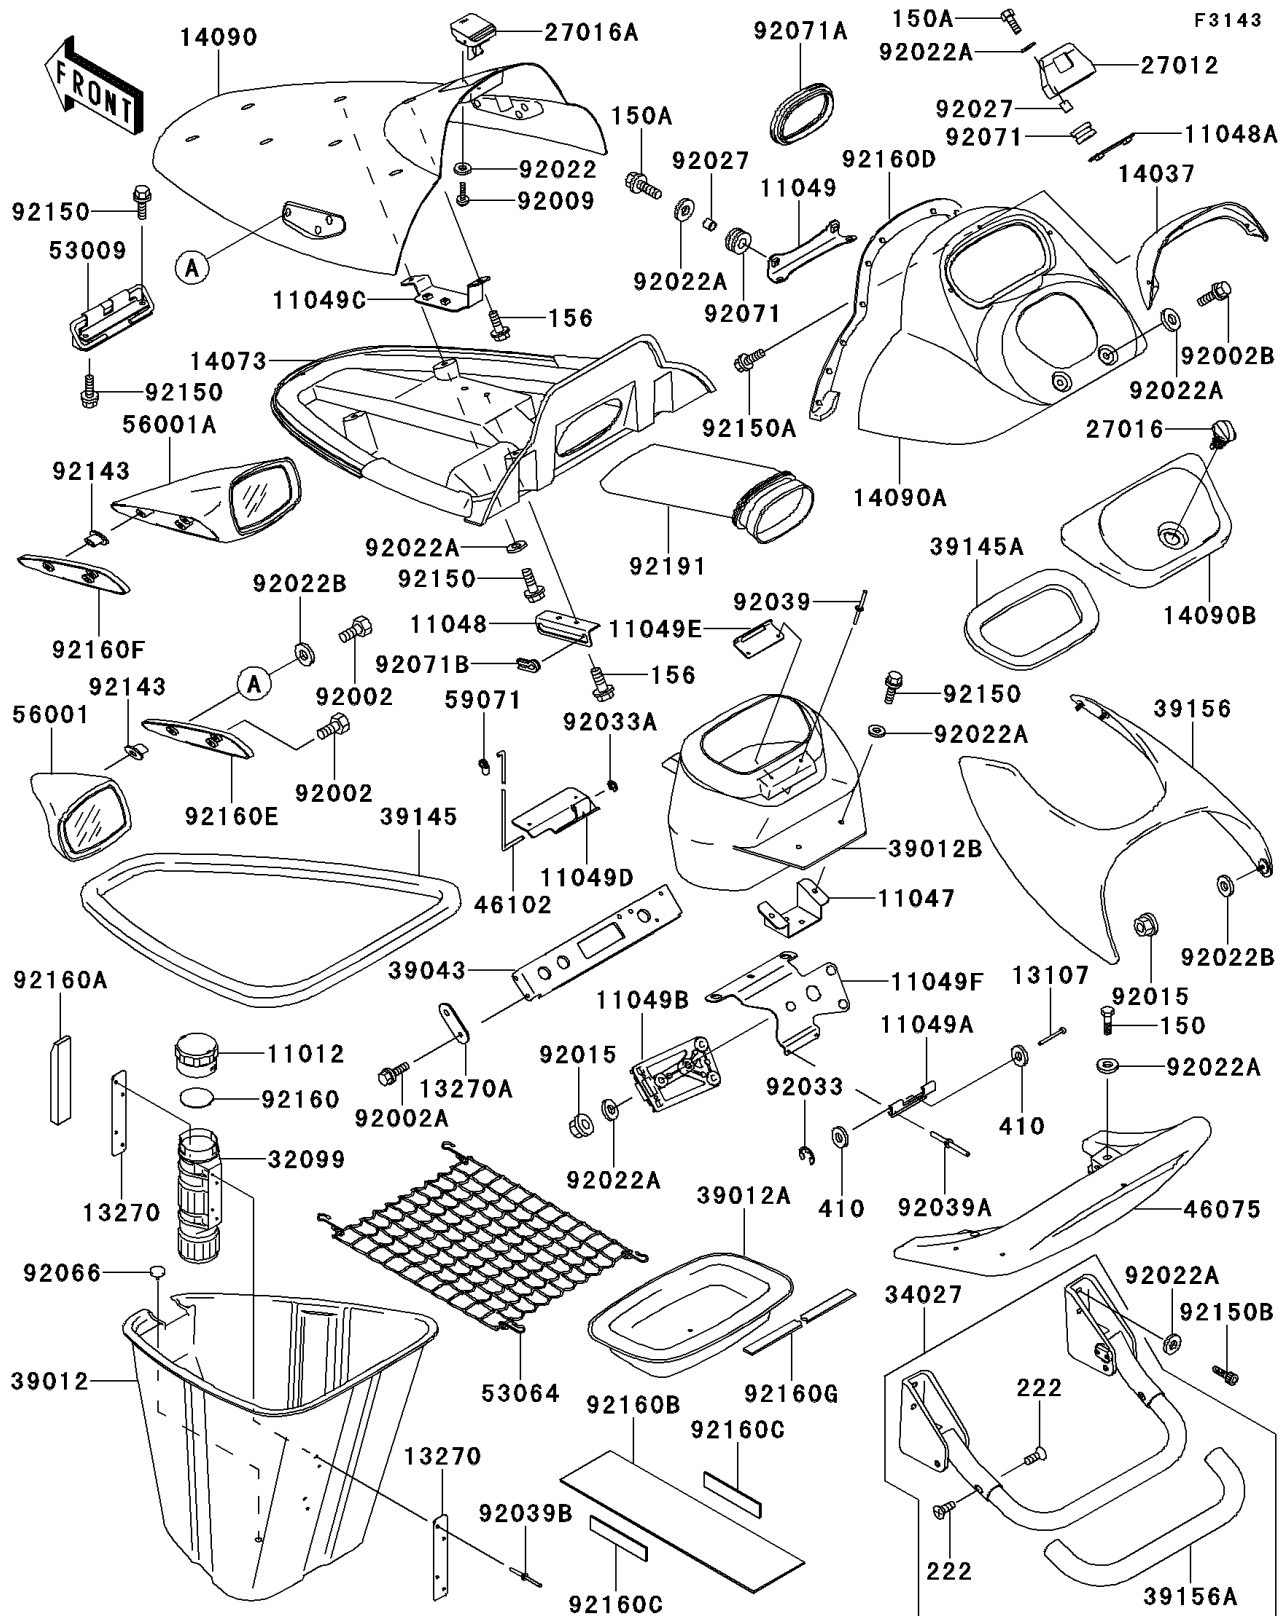

## 1997 JET SKI® 1100 STX® PARTS DIAGRAM

Hull Fittings

## 1997 JET SKI® 1100 STX® PARTS LIST

Hull Fittings

ITEM NAME	PART NUMBER	QUANTITY
-----------	-------------	----------