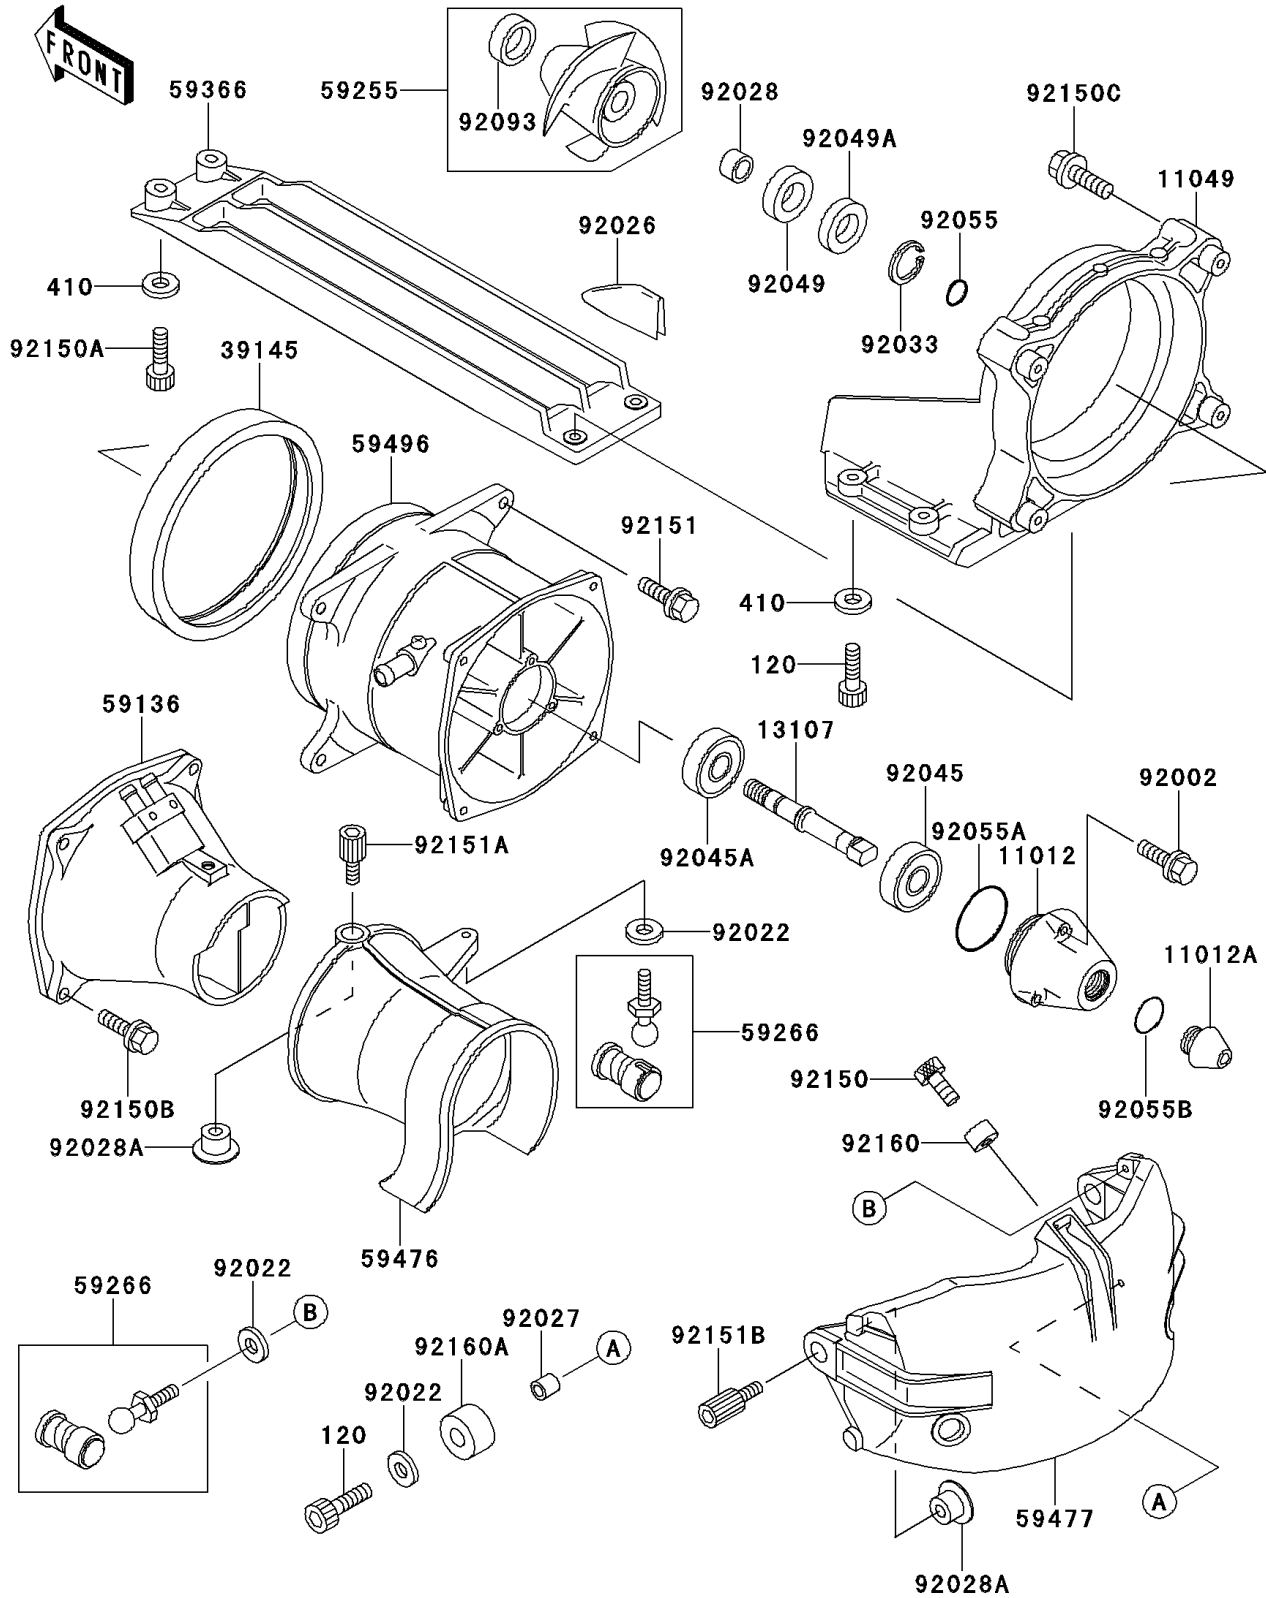

1997 JET SKI® 1100 STX® PARTS DIAGRAM

Jet Pump

E3191

1997 JET SKI® 1100 STX® PARTS LIST

Jet Pump

ITEM NAME	PART NUMBER	QUANTITY
BOLT-SOCKET,6X20 (Ref # 120)	120R0620	1
WASHER-PLAIN-SMALL,6MM (Ref # 410)	410S0600	1
CAP (Ref # 11012)	11012-3785	1
CAP (Ref # 11012A)	11012-3786	1
BRACKET (Ref # 11049)	11049-3759	1
SHAFT,JETPUMP (Ref # 13107)	13107-3752	1
TRIM-SEAL (Ref # 39145)	39145-3742	1
NOZZLE-PUMP (Ref # 59136)	59136-3734	1
IMPELLER-COMP (Ref # 59255)	59255-3711	1
JOINT-BALL (Ref # 59266)	59266-3707	1
GRATE (Ref # 59366)	59366-3712	1
NOZZLE-STRG (Ref # 59476)	59476-3730	1
BUCKET-REVERSE (Ref # 59477)	59477-3707	1
VANE-GUIDE (Ref # 59496)	59496-3718	1
BOLT,6X30 (Ref # 92002)	92002-3726	1
WASHER (Ref # 92022)	92022-567	1
SPACER (Ref # 92026)	92026-3735	1
COLLAR,6.2X10X10 (Ref # 92027)	92027-3705	1
BUSHING (Ref # 92028)	92028-3756	1
BUSHING (Ref # 92028A)	92028-3757	1
RING-SNAP (Ref # 92033)	92033-3725	1
BEARING-BALL,62022RD (Ref # 92045)	92045-3721	1
BEARING-BALL (Ref # 92045A)	92045-3727	1
SEAL-OIL,SCJ30X50X7 (Ref # 92049)	92049-3720	1
SEAL-OIL,SCY30X50X7 (Ref # 92049A)	92049-3721	1
RING-O,13X1.9 (Ref # 92055)	92055-1021	1
RING-O (Ref # 92055A)	92055-3741	1
RING-O (Ref # 92055B)	92055-3744	1
SEAL,JET PUMP (Ref # 92093)	92093-3739	1

1997 JET SKI® 1100 STX® PARTS LIST

Jet Pump

ITEM NAME	PART NUMBER	QUANTITY
BOLT,SOCKET,6X10 (Ref # 92150)	92150-3759	1
BOLT,SOCKET,6X18 (Ref # 92150A)	92150-3775	1
BOLT,8X35 (Ref # 92150B)	92150-3792	1
BOLT,FLANGED,8X30 (Ref # 92150C)	92150-3803	1
BOLT,10X30 (Ref # 92151)	92151-3706	1
BOLT (Ref # 92151A)	92151-3710	1
BOLT (Ref # 92151B)	92151-3716	1
DAMPER (Ref # 92160)	92160-3738	1
DAMPER (Ref # 92160A)	92160-3739	1