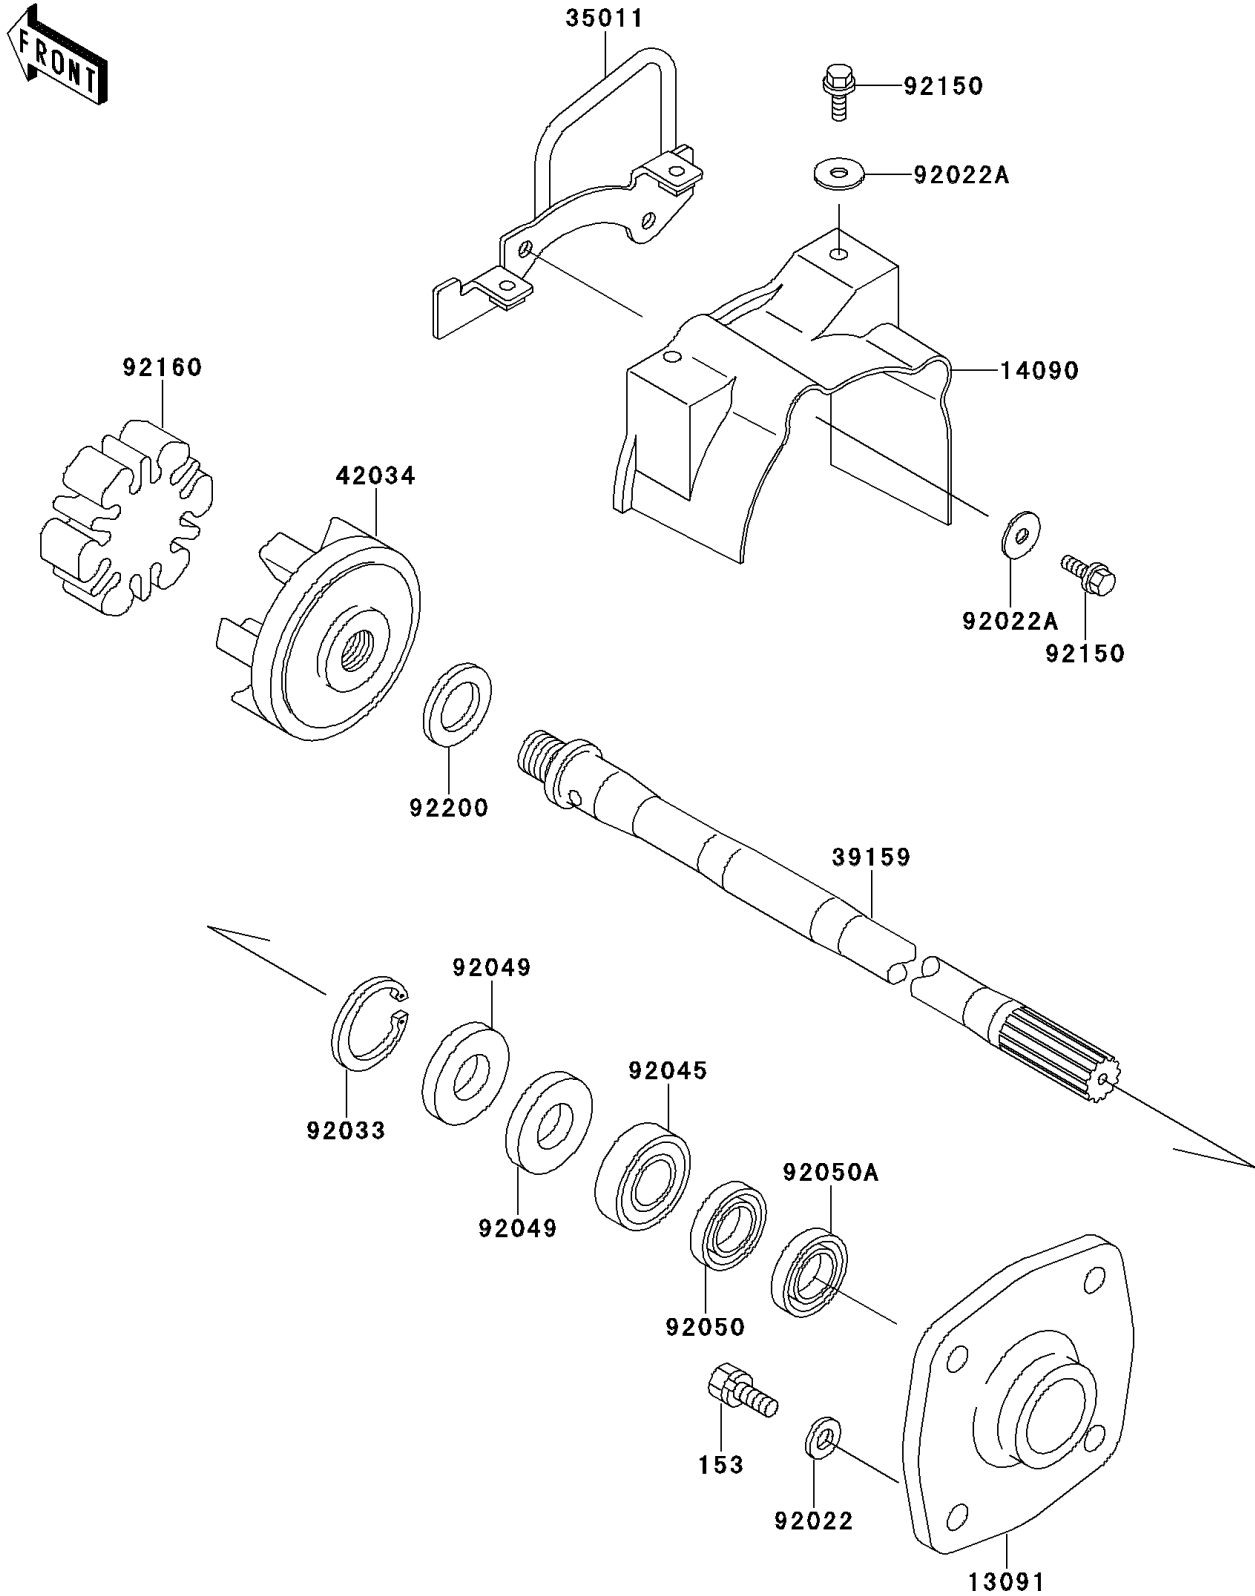

1997 JET SKI® 1100 STX® PARTS DIAGRAM

Drive Shaft

E3134

1997 JET SKI® 1100 STX® PARTS LIST

Drive Shaft

ITEM NAME	PART NUMBER	QUANTITY
BOLT-WS-SMALL (Ref # 153)	153R0830	1
HOLDER (Ref # 13091)	13091-3730	1
COVER,COUPLING (Ref # 14090)	14090-3789	1
STAY (Ref # 35011)	35011-3715	1
SHAFT-DRIVE (Ref # 39159)	39159-3725	1
COUPLING (Ref # 42034)	42034-3709	1
WASHER,8.2X18X1.5 (Ref # 92022)	92022-1964	1
WASHER,6.5X20X1.5 (Ref # 92022A)	92022-3710	1
RING-SNAP,42MM (Ref # 92033)	92033-3713	1
BEARING-BALL,60042RD (Ref # 92045)	92045-3705	1
SEAL-OIL,S620426 (Ref # 92049)	92049-3707	1
SEAL-OIL,SCY20368 (Ref # 92050)	92050-502	1
SEAL-OIL,SC20367 (Ref # 92050A)	92050-503	1
BOLT,6X18 (Ref # 92150)	92150-3729	1
DAMPER,COUPLING (Ref # 92160)	92160-3883	1
WASHER,24X32X2.0 (Ref # 92200)	92200-3739	1