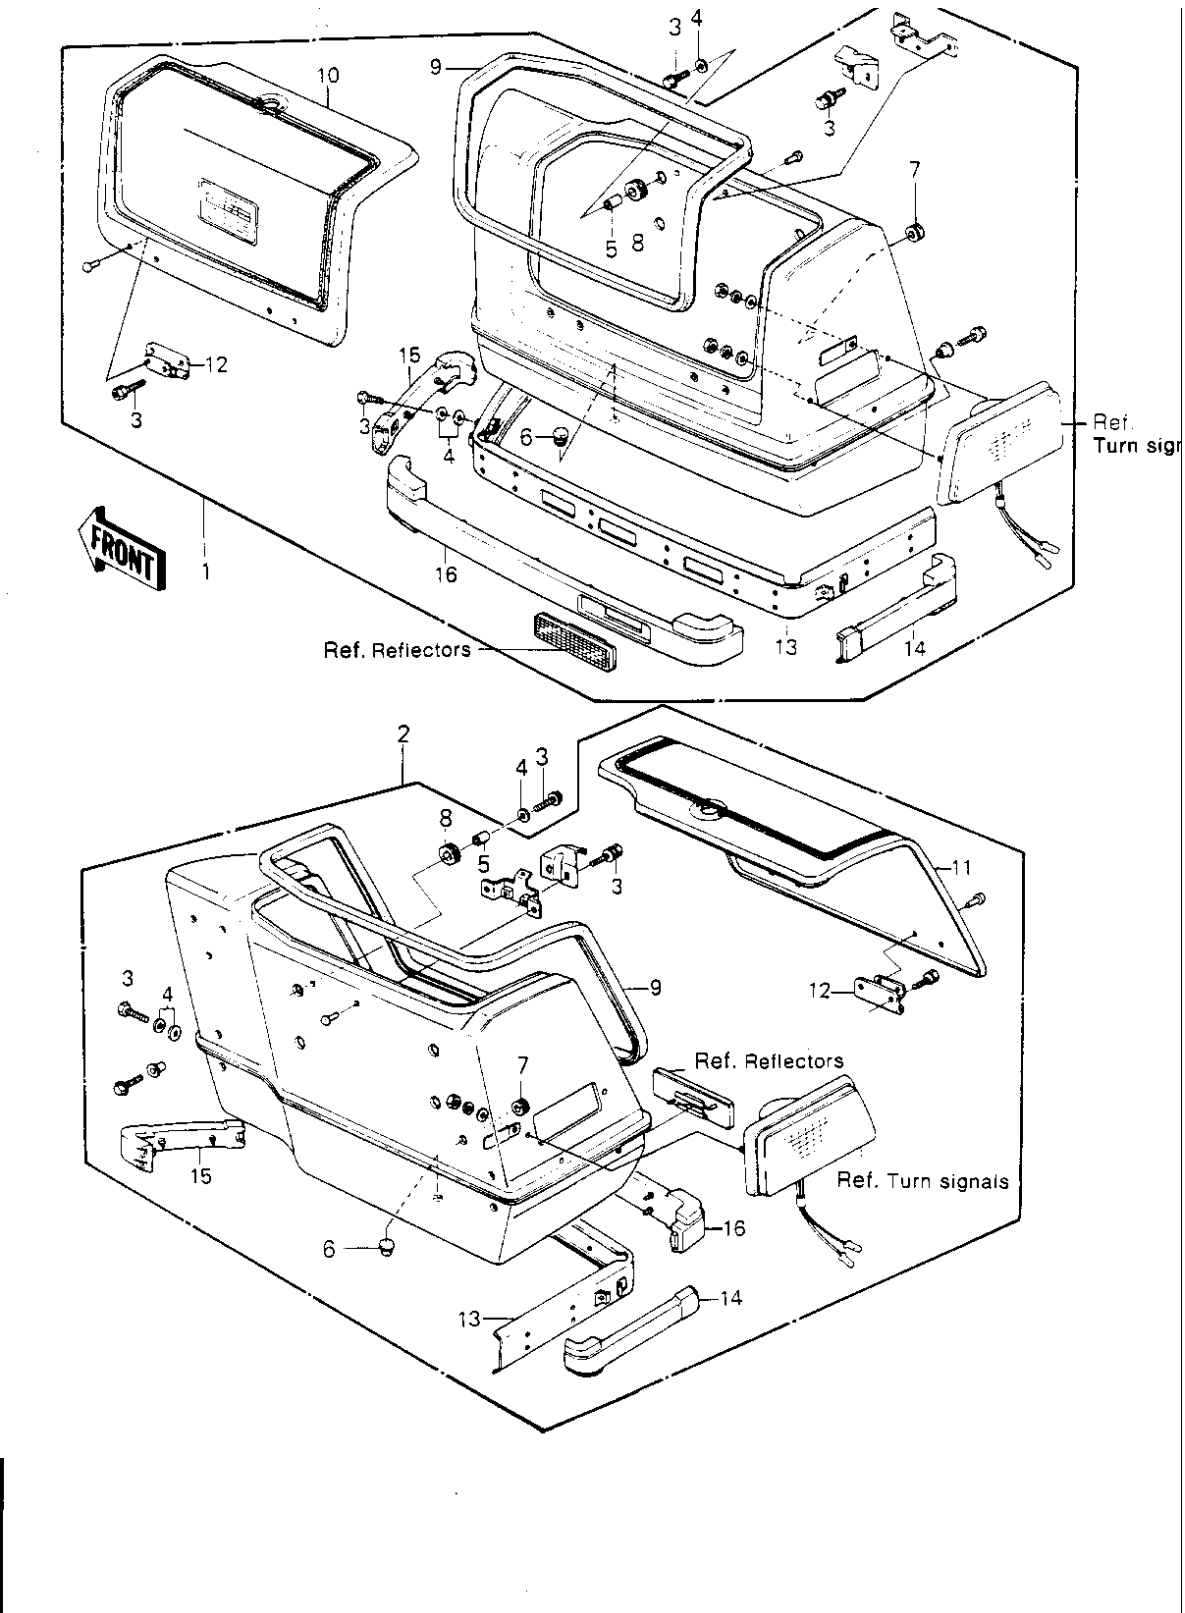

1980 KZ1300 Touring PARTS DIAGRAM

SADDLEBAGS

1980 KZ1300 Touring PARTS LIST

SADDLEBAGS

| ITEM NAME | PART NUMBER | QUANTITY |
|--------------------------------|---------------|----------|
| BAG,SIDE,L.H.R.D.RED (Ref # 1) | 56008-5004-D6 | 1 |
| BAG,SIDE,R.H.R.D.RED (Ref # 2) | 56008-5005-D6 | 1 |
| BOLT,6X22 (Ref # 3) | 92001-1325 | 1 |
| WASHER,7X24X1.6T (Ref # 4) | 92022-1160 | 1 |
| COLLAR,6.8X10X8.5 (Ref # 5) | 92027-129 | 1 |
| RUBBER PLUG (Ref # 6) | 92074-038 | 1 |
| DAMPER,SIDE COVER (Ref # 7) | 92075-1067 | 1 |
| DAMPER RUBBER (Ref # 8) | 92075-1185 | 1 |
| PACKING,SIDE BAG CVR (Ref # 9) | 43049-1007 | 1 |
| COVER (Ref # 10) | 14025-1143 | 1 |
| COVER (Ref # 11) | 14025-1144 | 1 |
| HINGE (Ref # 12) | 53009-1015 | 1 |
| GUARD (Ref # 13) | 55020-1029 | 1 |
| DAMPER GUARD (Ref # 14) | 92075-1182 | 1 |
| DAMPER GUARD (Ref # 15) | 92075-1184 | 1 |
| DAMPER GUARD (Ref # 16) | 92075-1183 | 1 |