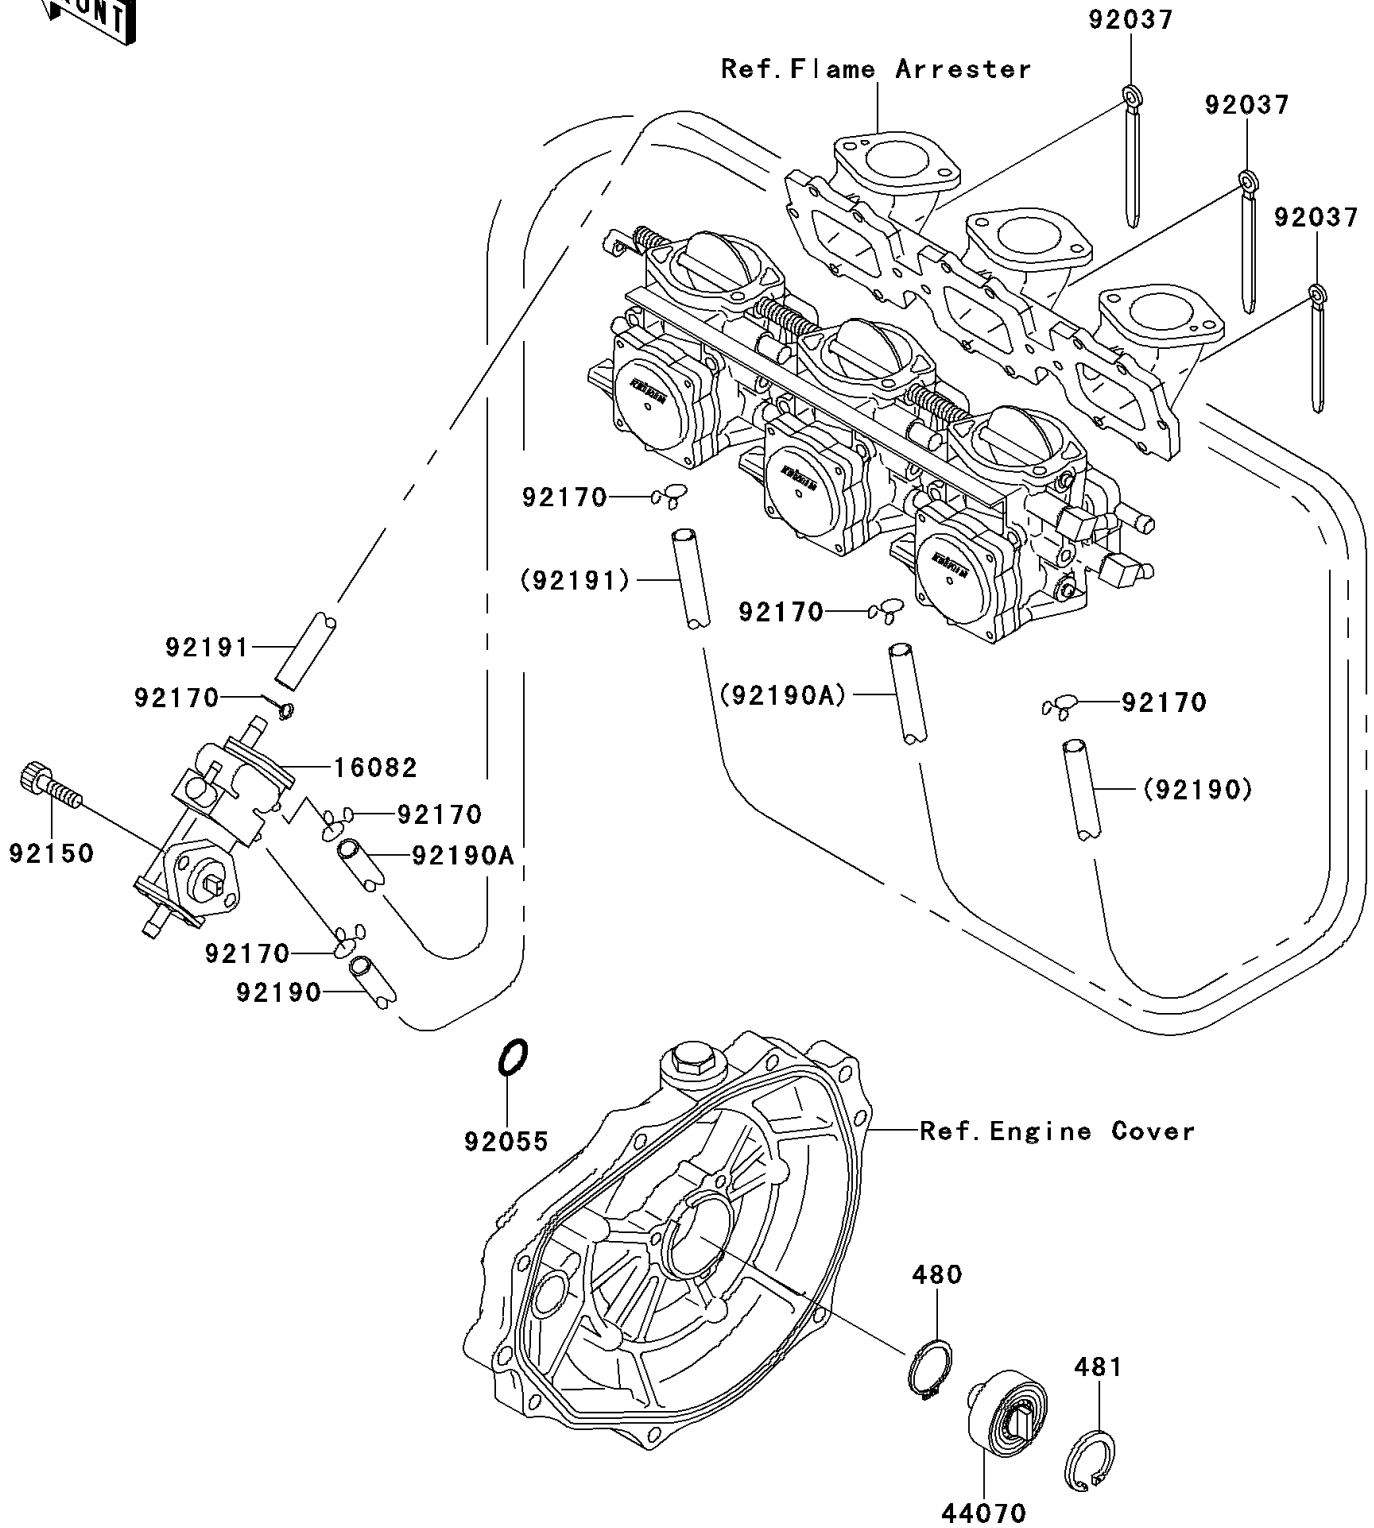

1997 JET SKI® 1100 STX® PARTS DIAGRAM

Oil Pump

E1710

1997 JET SKI® 1100 STX® PARTS LIST

Oil Pump

ITEM NAME	PART NUMBER	QUANTITY
CIRCLIP-TYPE-C,12MM (Ref # 480)	480J1200	1
CIRCLIP-TYPE-C,37MM (Ref # 481)	481J3700	1
PUMP-ASSY-OIL (Ref # 16082)	16082-3720	1
DAMPER-ASSY (Ref # 44070)	44070-3701	1
CLAMP,L=100 (Ref # 92037)	92037-3736	1
RING-O,19.5X1.5 (Ref # 92055)	92055-055	1
BOLT,SOCKET,6X25 (Ref # 92150)	92150-3830	1
CLAMP (Ref # 92170)	92170-3750	1
TUBE,6X12X600 (Ref # 92190)	92190-3947	1
TUBE,RR,CARBURETOR (Ref # 92190A)	92190-3967	1
TUBE (Ref # 92191)	92191-3780	1