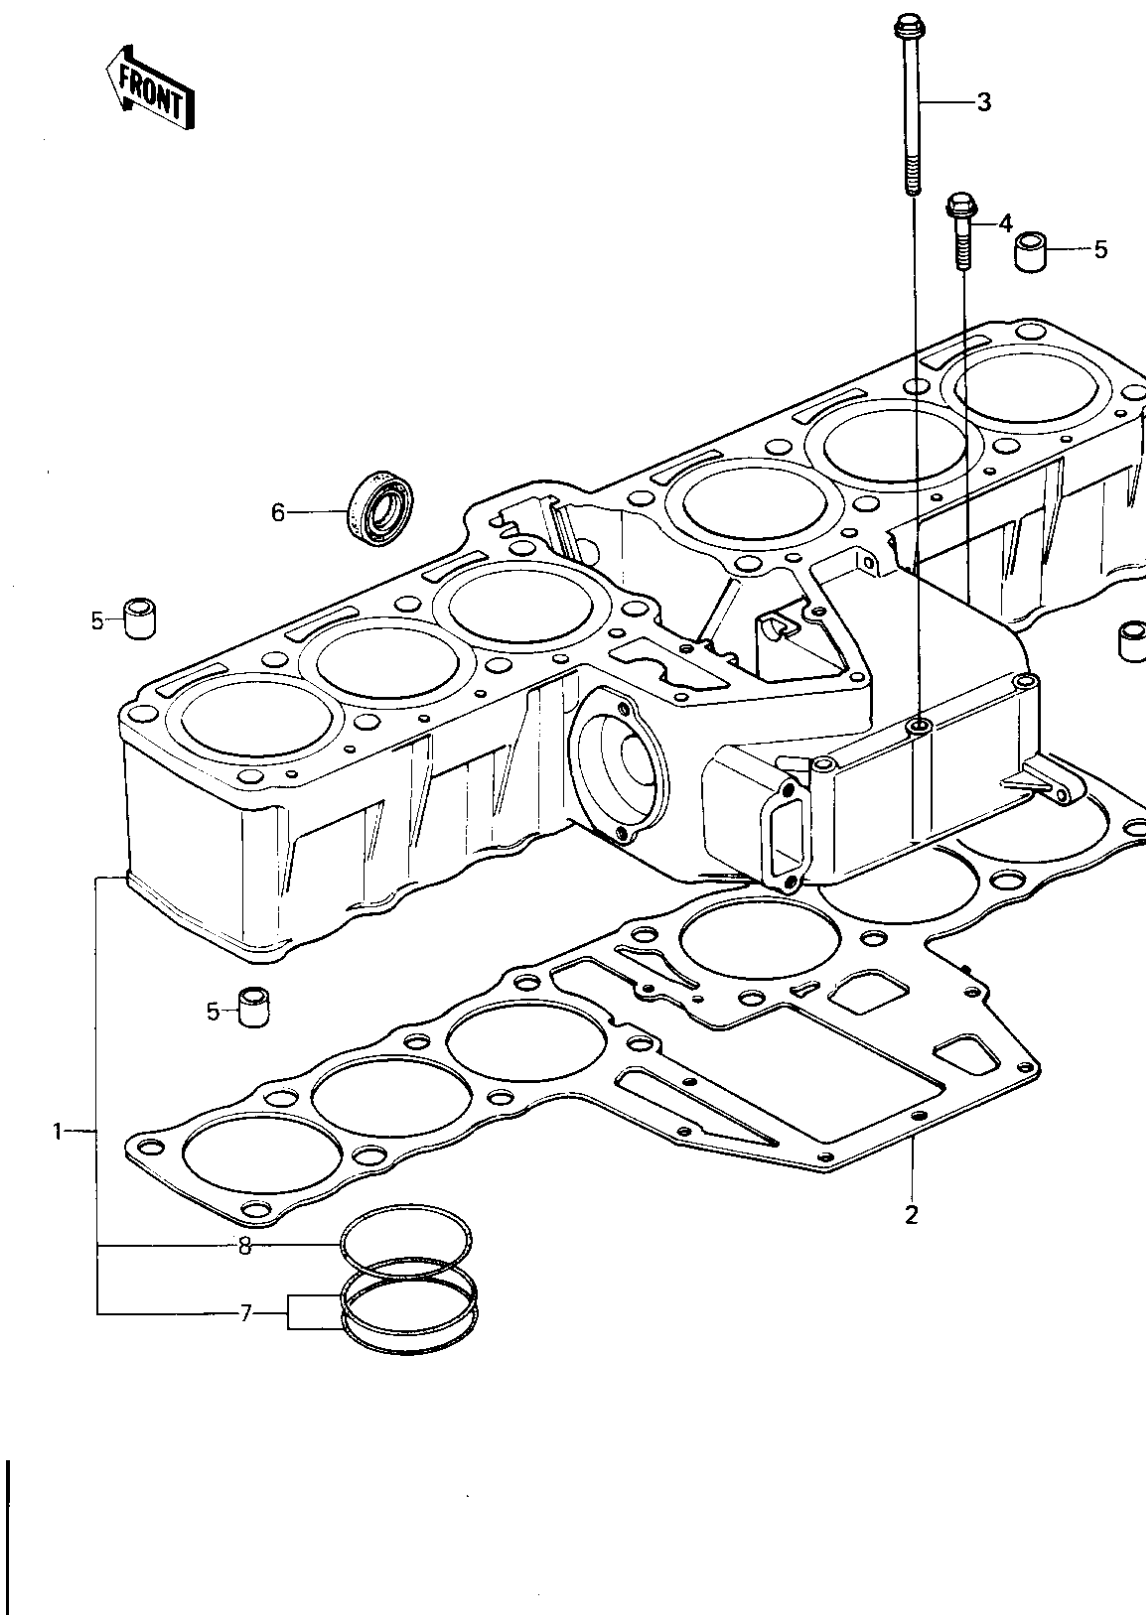

## 1980 KZ1300 Touring PARTS DIAGRAM

CYLINDER

### CYLINDER

ITEM NAME	PART NUMBER	QUANTITY
CYLINDER ASSY (Ref # 1)	11006-1003	1
GASKET,CYLINDER BASE (Ref # 2)	11009-1101	1
BOLT,FLANGED,6X85 (Ref # 3)	130G0685	1
BOLT (Ref # 4)	92003-202	1
PIN,11X14X12.3 (Ref # 5)	92043-1266	1
OIL SEAL,TC17317 (Ref # 6)	92049-1028	1
"O" RING,67MM (Ref # 7)	92055-1032	1
"O" RING,67.5MM (Ref # 8)	92055-1035	1