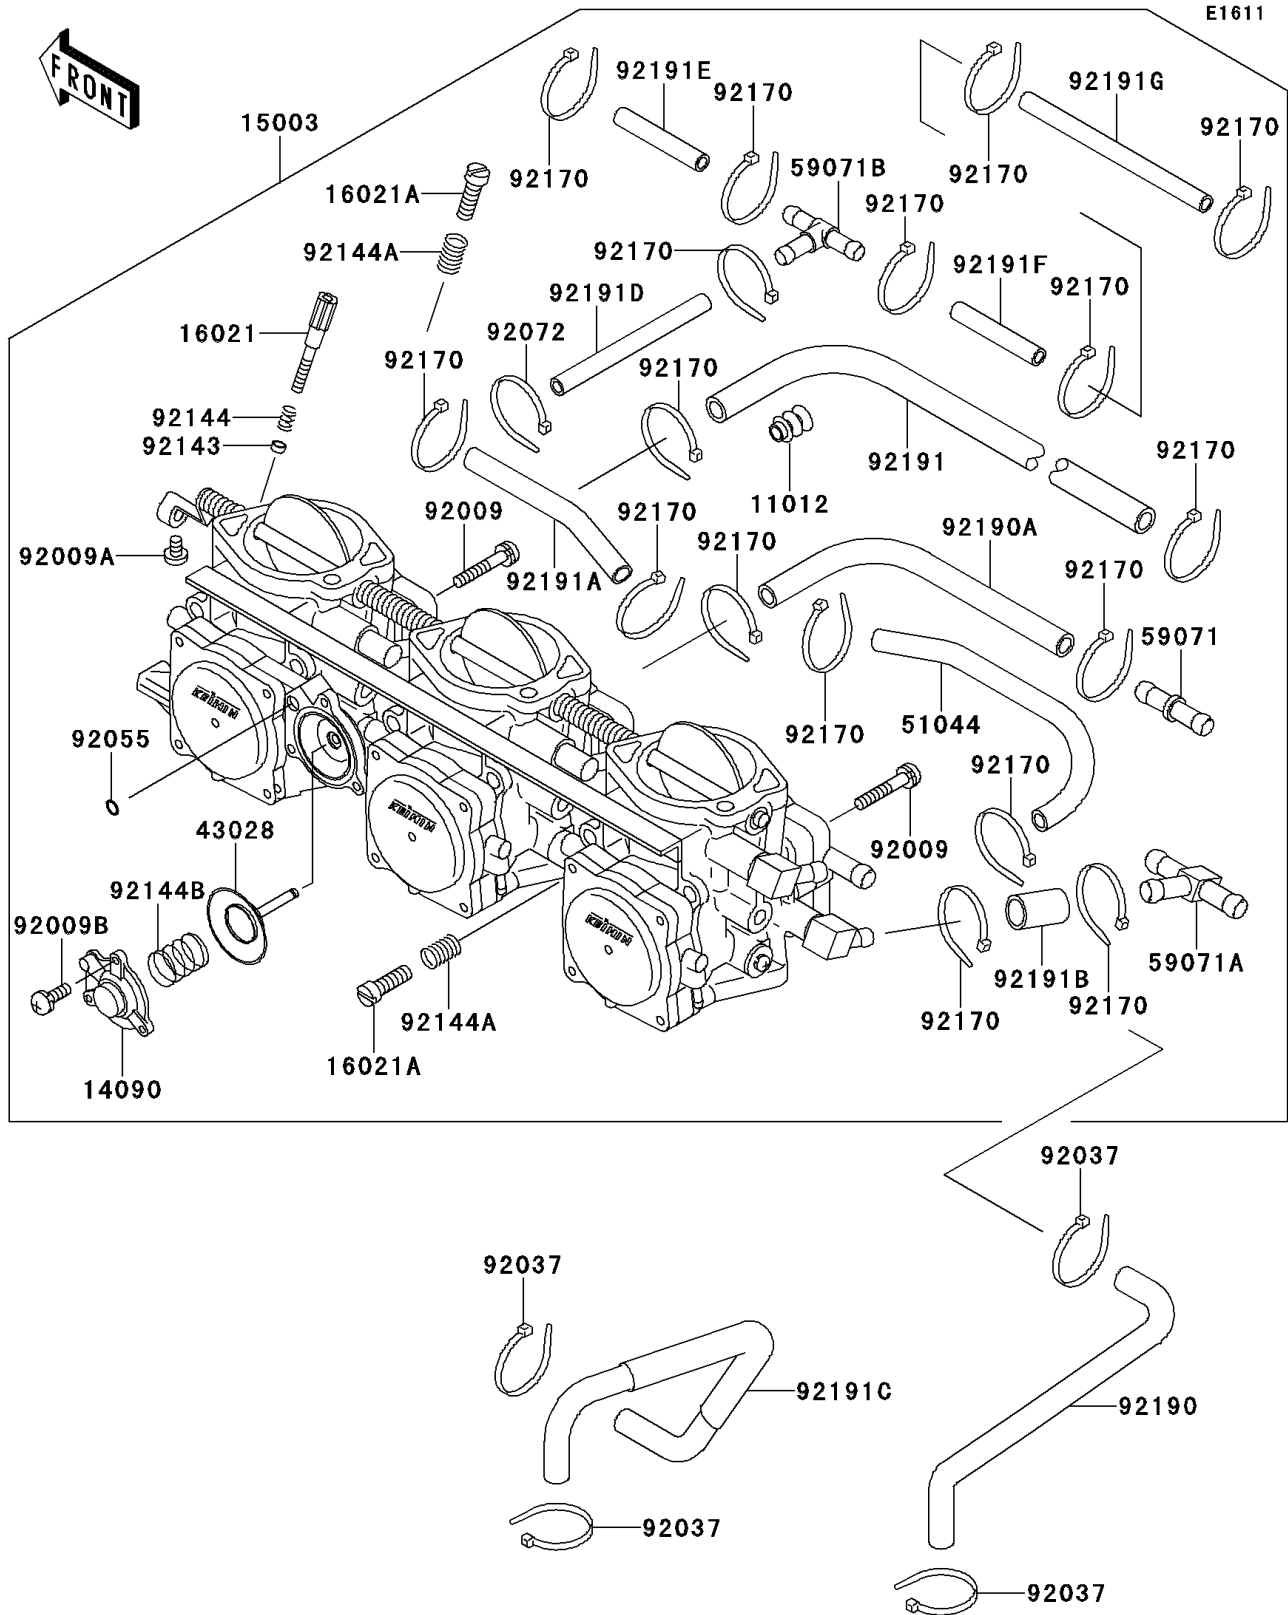

1997 JET SKI® 1100 STX® PARTS DIAGRAM

Carburetor

1997 JET SKI® 1100 STX® PARTS LIST

Carburetor

ITEM NAME	PART NUMBER	QUANTITY
CAP,ACCELERATOR (Ref # 11012)	11012-3793	1
COVER,ACCELERATOR PUMP (Ref # 14090)	14090-3791	1
CARBURETOR-ASSY (Ref # 15003)	15003-3722	1
SCREW-THROTTLE STOP (Ref # 16021)	16021-3702	1
SCREW-THROTTLE STOP (Ref # 16021A)	16021-3704	1
DIAPHRAGM,ACCELERATOR PUMP (Ref # 43028)	43028-3710	1
TUBE-ASSY,5.3X10.5X180 (Ref # 51044)	51044-3701	1
JOINT,PIPE (Ref # 59071)	59071-3740	1
JOINT (Ref # 59071A)	59071-3741	1
JOINT (Ref # 59071B)	59071-3752	1
SCREW,5X28 (Ref # 92009)	92009-3783	1
SCREW,4X6 (Ref # 92009A)	92009-3786	1
SCREW,4X12 (Ref # 92009B)	92009-3832	1
CLAMP (Ref # 92037)	92037-1173	1
RING-O,ACCELERATOR PUMP (Ref # 92055)	92055-3747	1
BAND (Ref # 92072)	92072-3807	1
COLLAR,THROTTLE STOP SCREW (Ref # 92143)	92143-3709	1
SPRING,THROTTLE STOP SCREW (Ref # 92144)	92144-3706	1
SPRING,THROTTLE STOP SCREW (Ref # 92144A)	92144-3745	1
SPRING,ACCELERATOR PUMP (Ref # 92144B)	92144-3762	1
CLAMP,TUBE (Ref # 92170)	92170-3740	1
TUBE (Ref # 92190)	92190-3949	1
TUBE (Ref # 92190A)	92190-3997	1
TUBE (Ref # 92191)	92191-3710	1
TUBE (Ref # 92191A)	92191-3711	1
TUBE (Ref # 92191B)	92191-3712	1
TUBE (Ref # 92191C)	92191-3784	1
TUBE,2.5X7X85 (Ref # 92191D)	92191-3787	1
TUBE,2.5X7X33 (Ref # 92191E)	92191-3788	1

1997 JET SKI® 1100 STX® PARTS LIST

Carburetor

ITEM NAME	PART NUMBER	QUANTITY
TUBE,2.5X7X60 (Ref # 92191F)	92191-3789	1
TUBE,2.5X7X108 (Ref # 92191G)	92191-3790	1