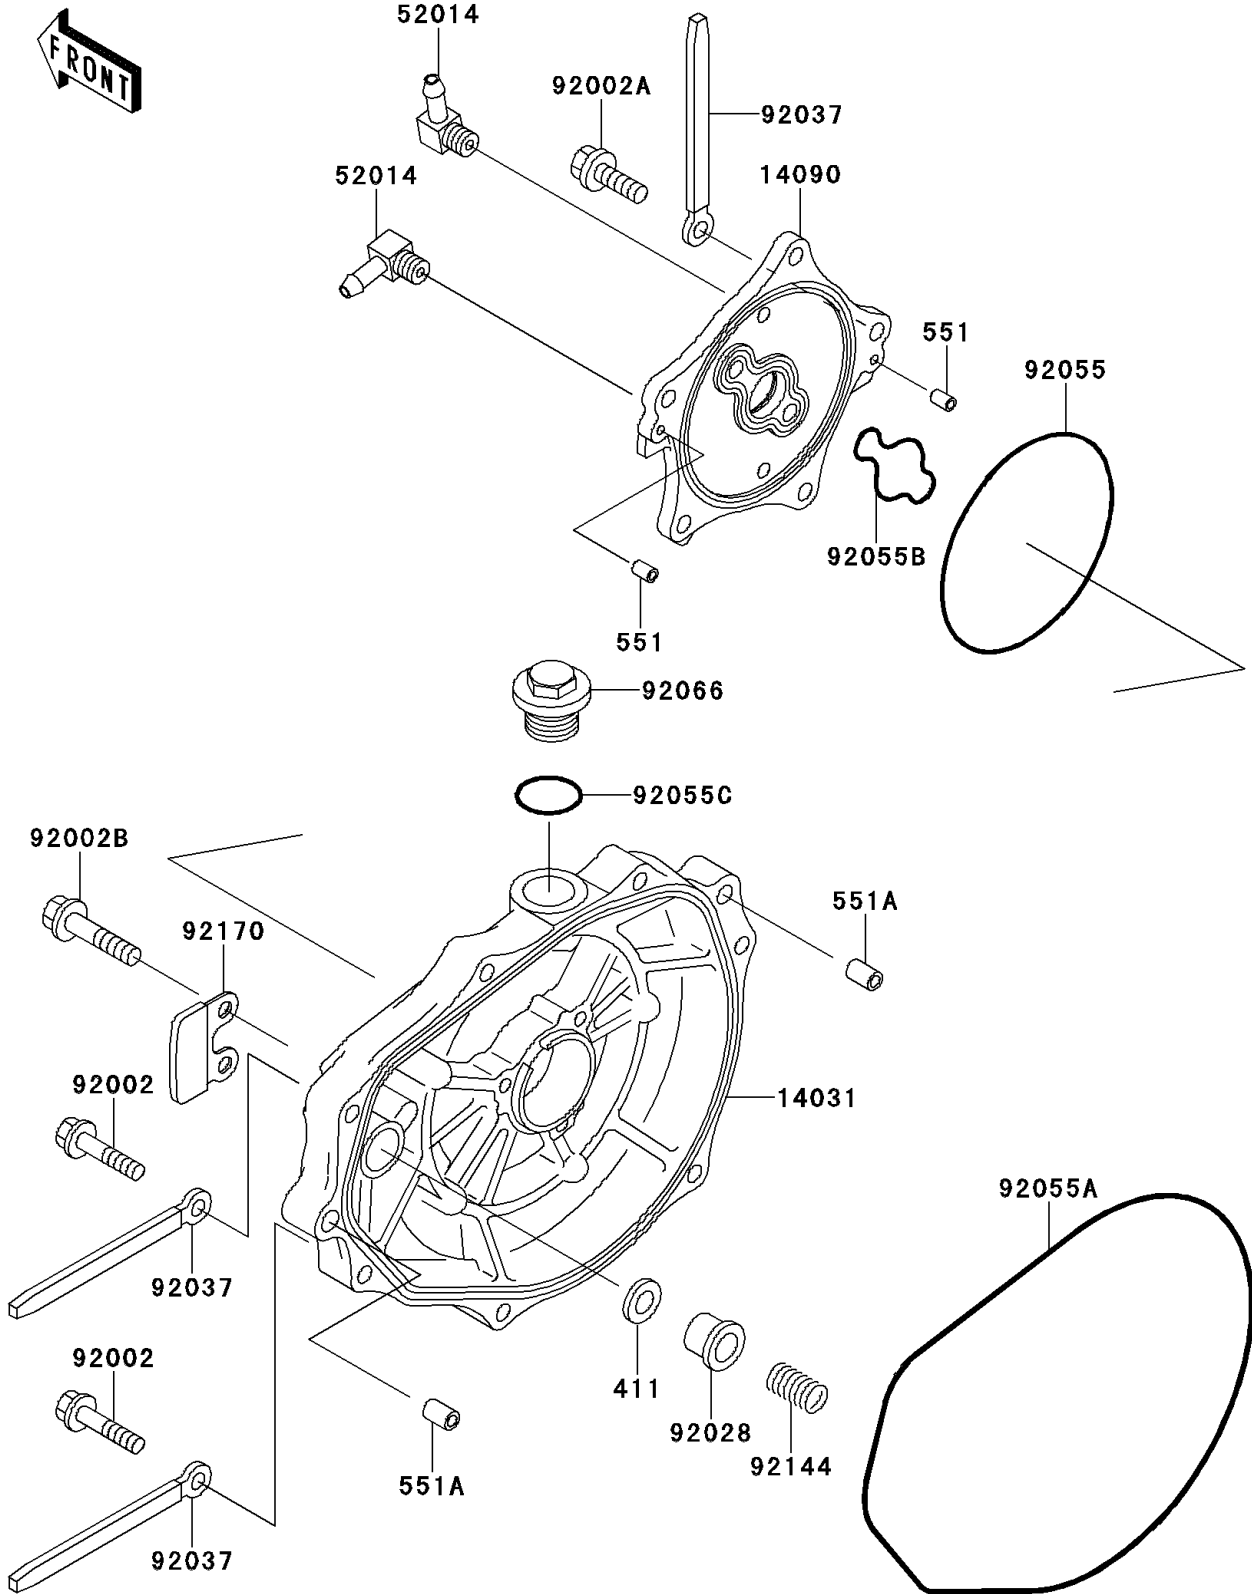

1997 JET SKI® 1100 STX® PARTS DIAGRAM

Engine Cover(s)

E1431

1997 JET SKI® 1100 STX® PARTS LIST

Engine Cover(s)

ITEM NAME	PART NUMBER	QUANTITY
WASHER-PLAIN,5MM (Ref # 411)	411S0500	1
PIN-DOWEL (Ref # 551)	551R0408	1
PIN-DOWEL (Ref # 551A)	551R0812	1
COVER-GENERATOR (Ref # 14031)	14031-3725	1
COVER (Ref # 14090)	14090-3773	1
ELBOW (Ref # 52014)	52014-3709	1
BOLT,6X30 (Ref # 92002)	92002-3726	1
BOLT,6X20 (Ref # 92002A)	92002-3755	1
BOLT,6X12 (Ref # 92002B)	92002-3763	1
BUSHING (Ref # 92028)	92028-3718	1
CLAMP,L=100 (Ref # 92037)	92037-3736	1
RING-O,BREATHER BODY (Ref # 92055)	92055-1284	1
RING-O,GENERATOR COVER (Ref # 92055A)	92055-3712	1
RING-O (Ref # 92055B)	92055-3739	1
RING-O (Ref # 92055C)	92055-515	1
PLUG (Ref # 92066)	92066-3739	1
SPRING (Ref # 92144)	92144-3728	1
CLAMP (Ref # 92170)	92170-3746	1