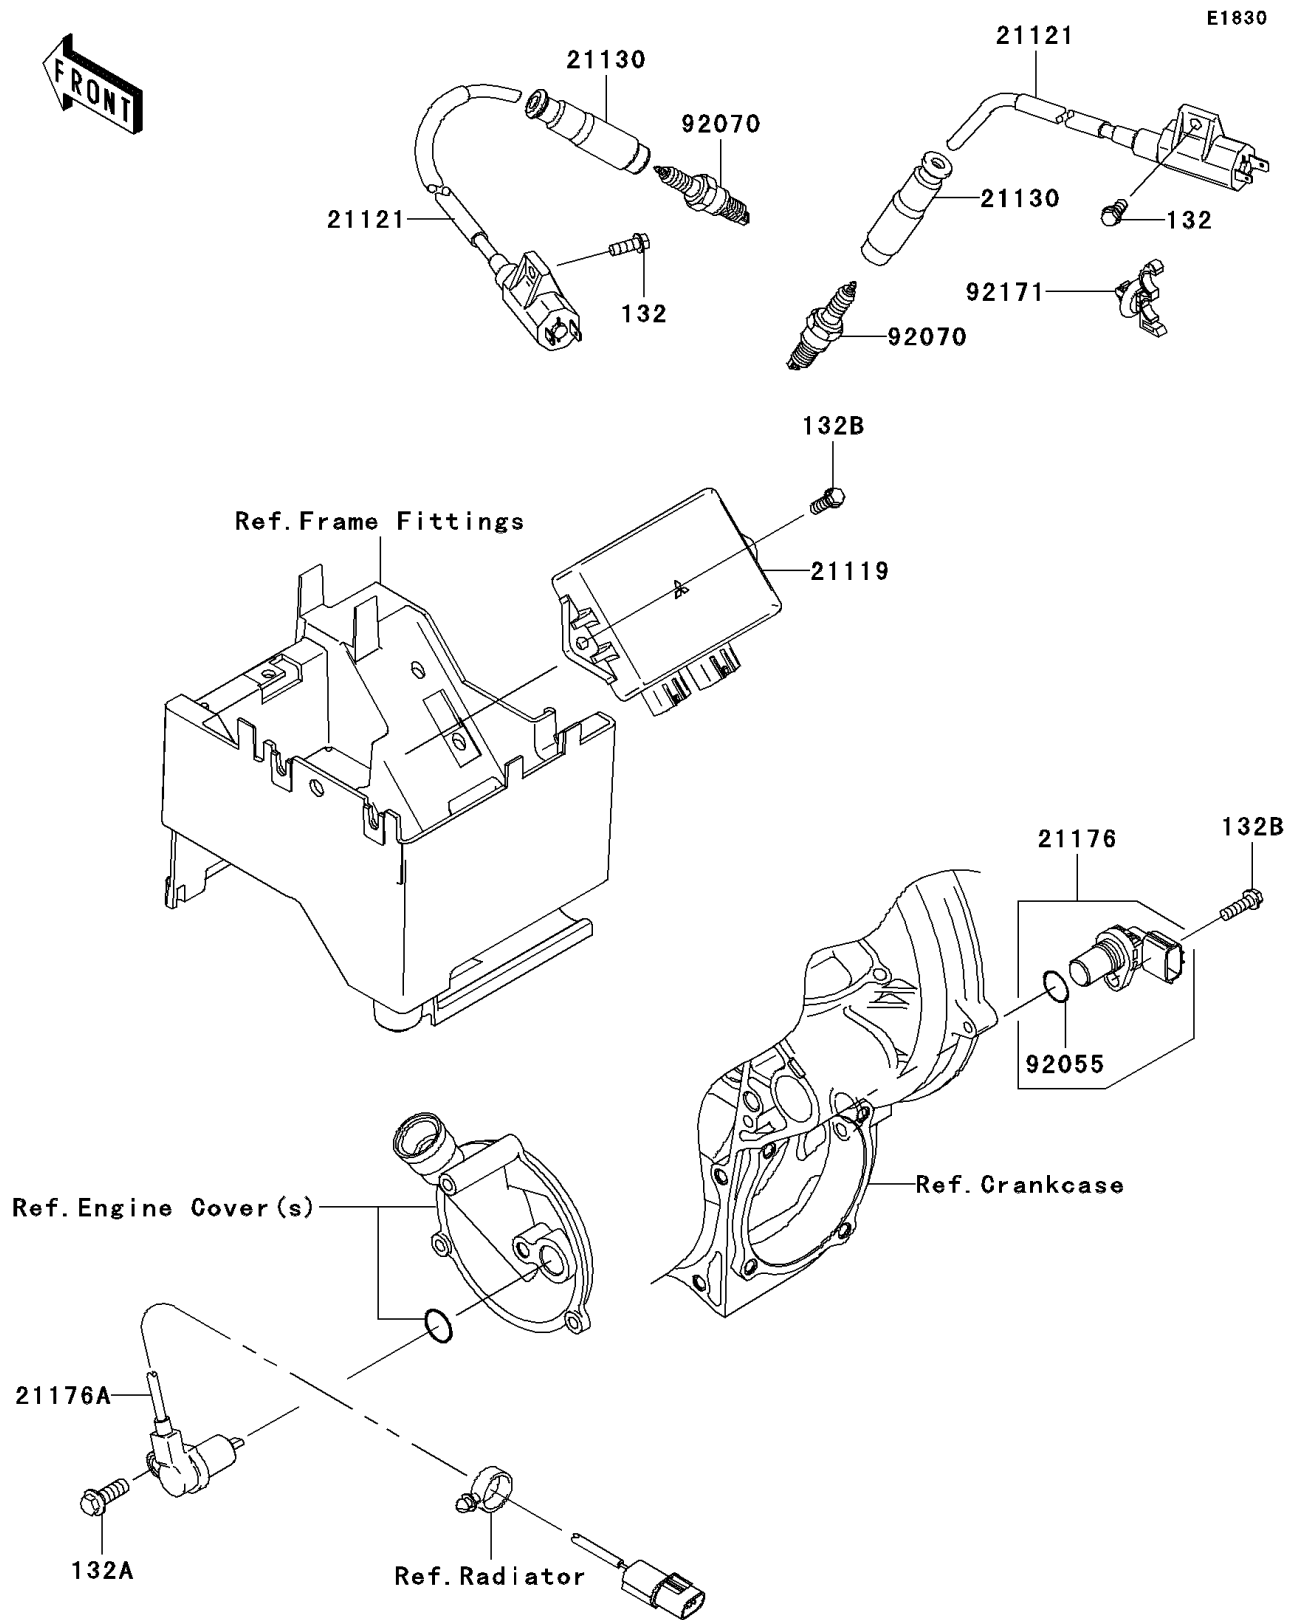

2008 Teryx[®] 750 4x4 PARTS DIAGRAM

Ignition System

2008 Teryx® 750 4x4 PARTS LIST

Ignition System

ITEM NAME	PART NUMBER	QUANTITY
BOLT-FLANGED-SMALL,6X16 (Ref # 132)	132BA0616	1
BOLT-FLANGED-SMALL,8X22 (Ref # 132A)	132BA0822	1
BOLT-FLANGED-SMALL,6X20 (Ref # 132B)	132BD0620	1
IGNITER (Ref # 21119)	21119-0092	1
COIL-IGNITION (Ref # 21121)	21121-1306	1
CAP-SPARK PLUG (Ref # 21130)	21130-1071	1
SENSOR,SPEED (Ref # 21176)	21176-1104	1
SENSOR,REVERSE (Ref # 21176A)	21176-1109	1
RING-O (Ref # 92055)	92055-1718	1
PLUG-SPARK,CR7E(NGK) (Ref # 92070)	92070-1209	1
CLAMP (Ref # 92171)	92171-0453	1