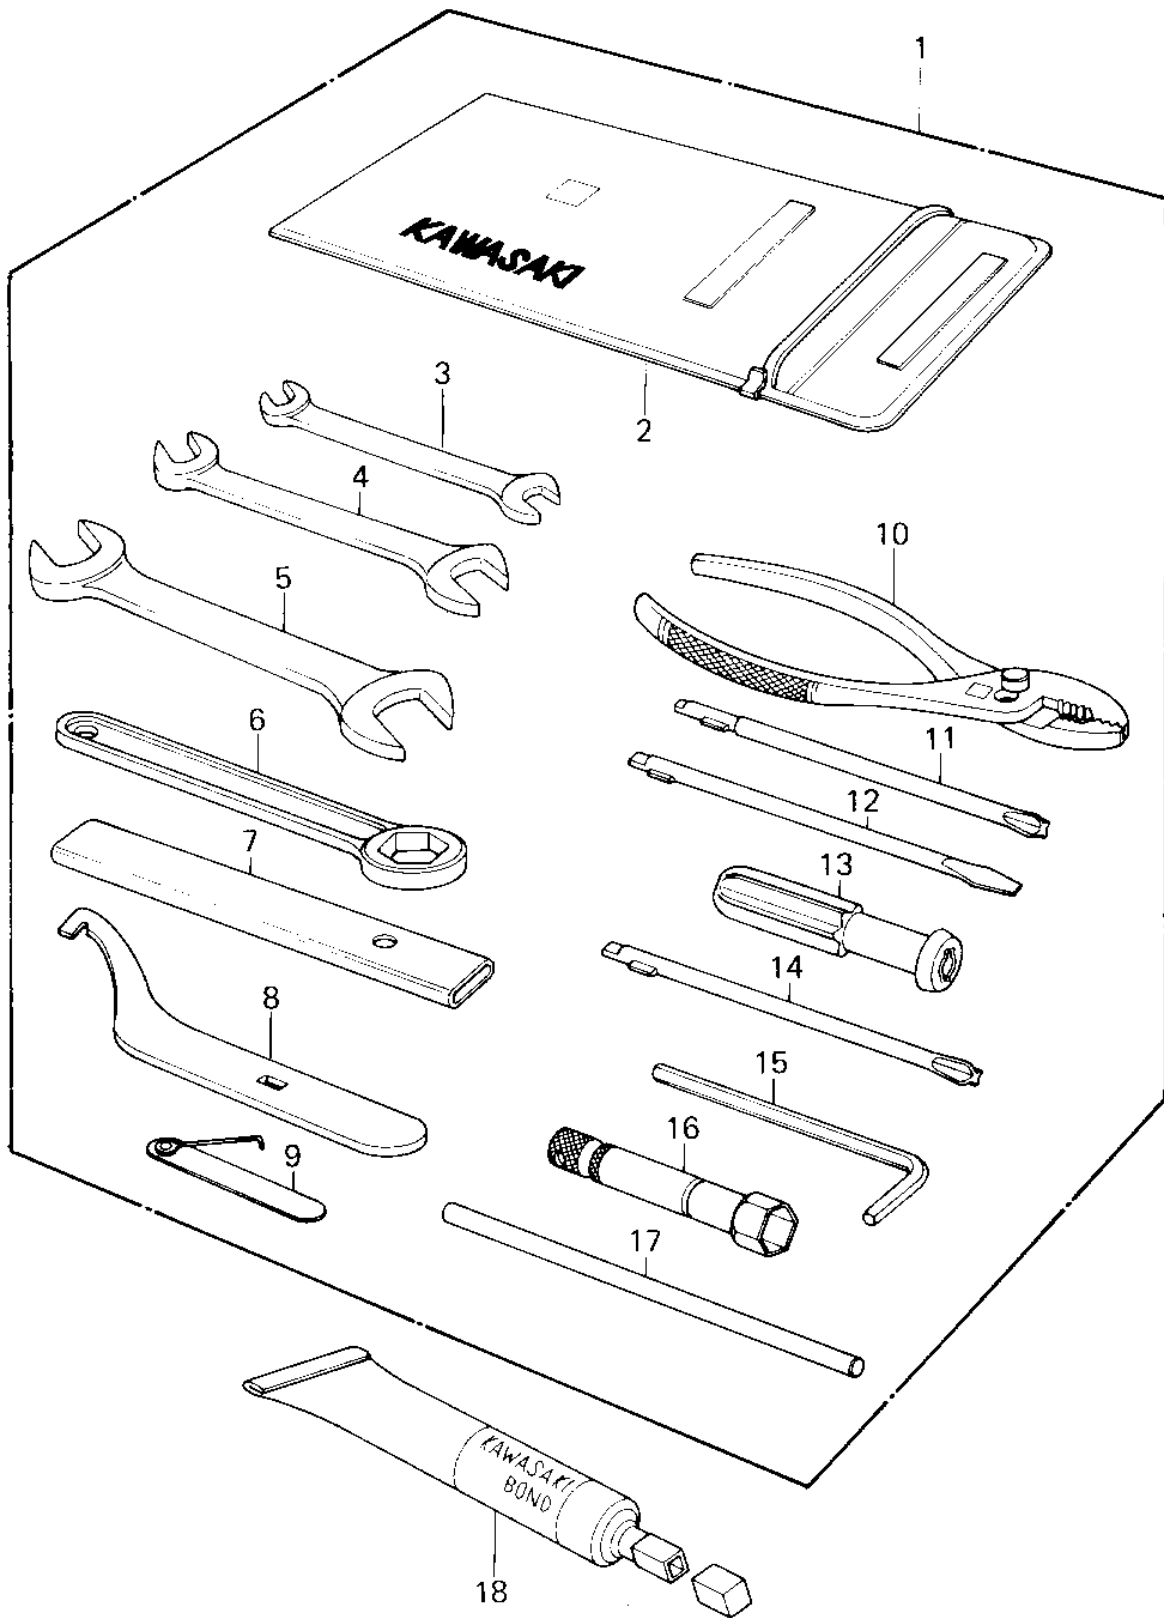

1980 Z1R PARTS DIAGRAM

OWNER TOOLS ('80 D3)

1980 Z1R PARTS LIST

OWNER TOOLS ('80 D3)

ITEM NAME	PART NUMBER	QUANTITY
*** N.L.A.*** (Canada) (Ref # 1)	56007-1018	1
BAG,TOOL (Ref # 2)	56008-006	1
WRENCH,OPEN,8X10 (Ref # 3)	92126-001	1
WRENCH,OPEN END,12X1 (Ref # 4)	92126-002	1
TOOL-WRENCH,OPEN END (Ref # 5)	92110-1153	1
TOOL-WRENCH,BOX END, (Ref # 6)	92110-1147	1
TOOL-WRENCH,BOX END,2 (Ref # 7)	92111-004	1
WRENCH,HOOK (Ref # 8)	92110-1014	1
GAUGE,THICKENSS (Ref # 9)	92128-001	1
PLIERS,160MM (Ref # 10)	92112-003	1
TOOL-DRIVER (Ref # 11)	92107-1052	1
92107-1052 (Canada) (Ref # 12)	92107-007	1
GRIP,SCREW DRIVER (Ref # 13)	92106-1001	1
92107-1002 (Canada) (Ref # 14)	92107-008	1
WRENCH,ALLEN (Ref # 15)	92110-1015	1
WRENCH,SPARK PLUG (Ref # 16)	92108-008	1
BAR,SPARK PLUG WRENC (Ref # 17)	92111-005	1
LIQUID GASKET (Ref # 18)	92104-002	1