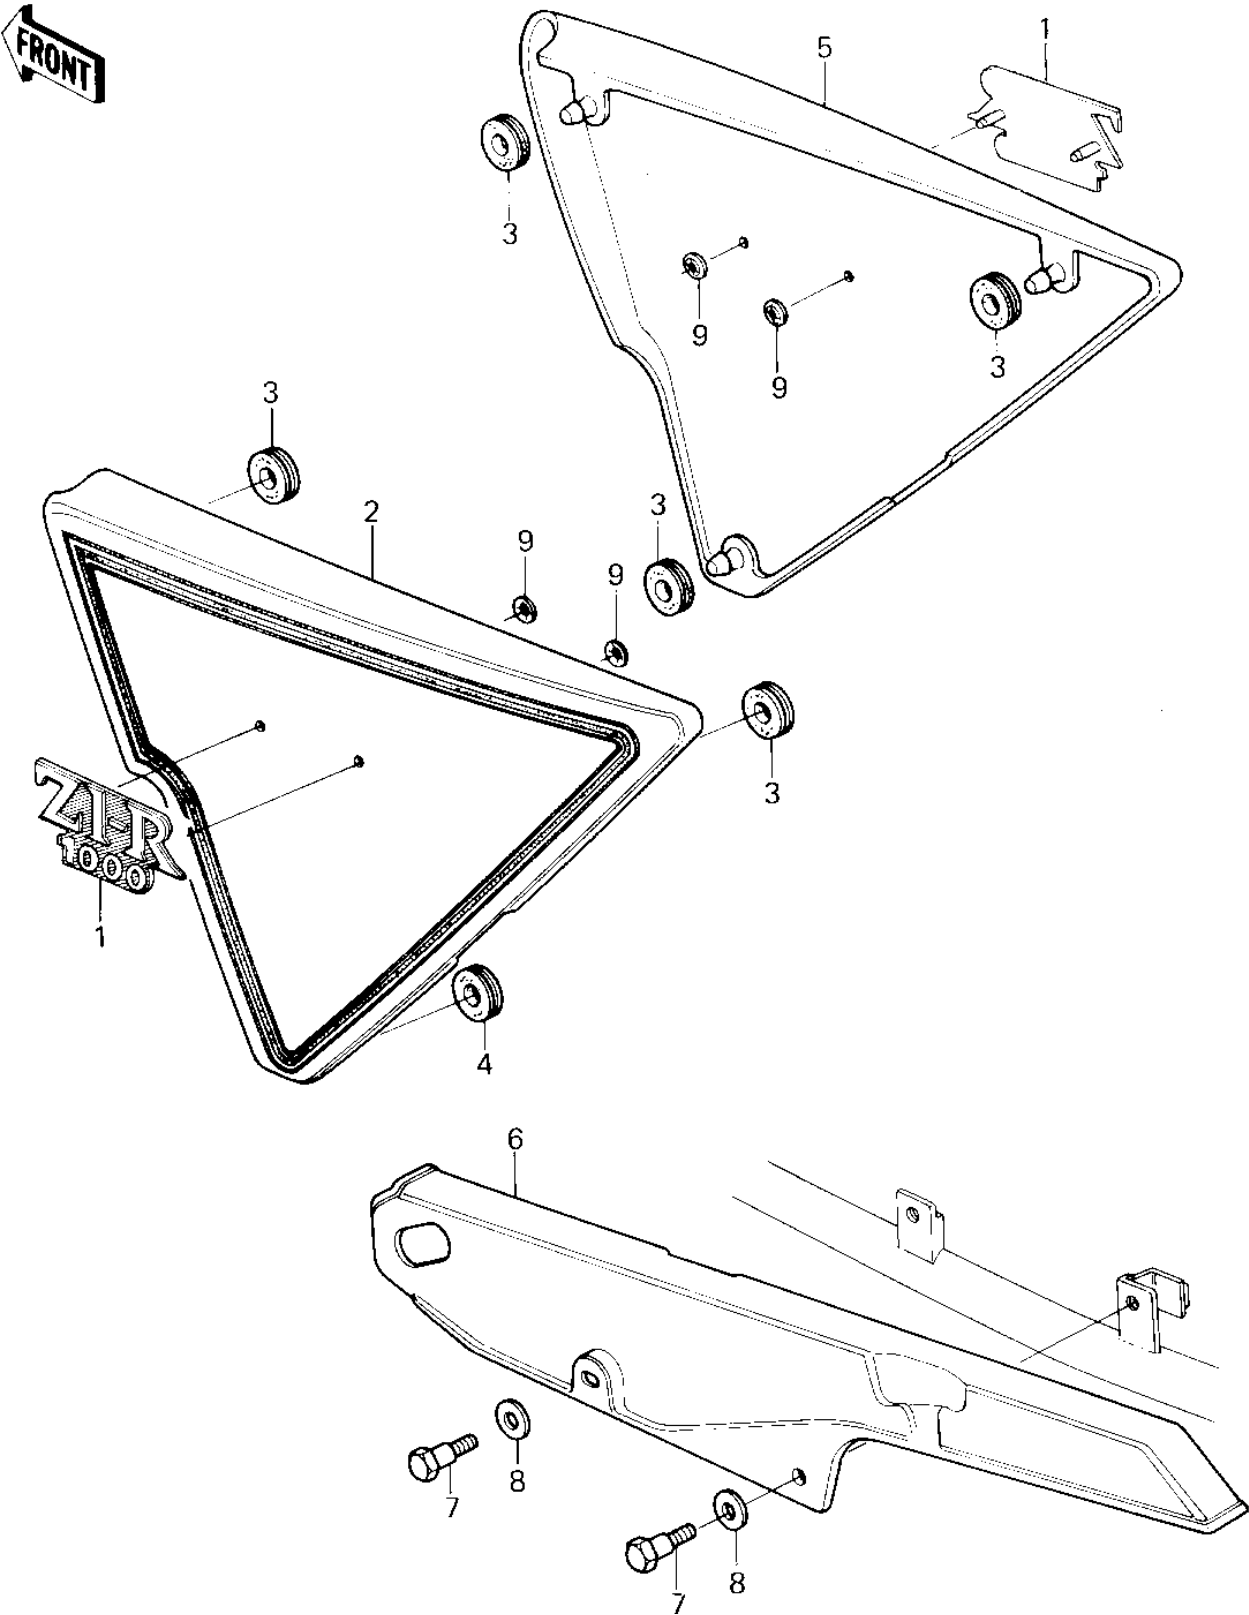

1980 Z1R PARTS DIAGRAM

SIDE COVERS/CHAIN COVER ('80 D3)

1980 Z1R PARTS LIST

SIDE COVERS/CHAIN COVER ('80 D3)

ITEM NAME	PART NUMBER	QUANTITY
EMBLEM,SIDE COVER (Ref # 1)	56018-1029	1
COVER,L.H SIDE,EBONY (Ref # 2)	36001-1038-8G	1
GROMMET (Ref # 3)	92071-056	1
GROMMET,SIDE COVER (Ref # 4)	92071-064	1
COVER,R.H SIDE,EBONY (Ref # 5)	36001-1039-8G	1
CASE-CHAIN (Ref # 6)	36014-1004	1
BOLT,HEAX HEAD,6X14 (Ref # 7)	92001-115	1
WASHER,8.5X20X1.6 (Ref # 8)	92022-1561	1
NUT,LOCK,3MM (Ref # 9)	92018-005	1