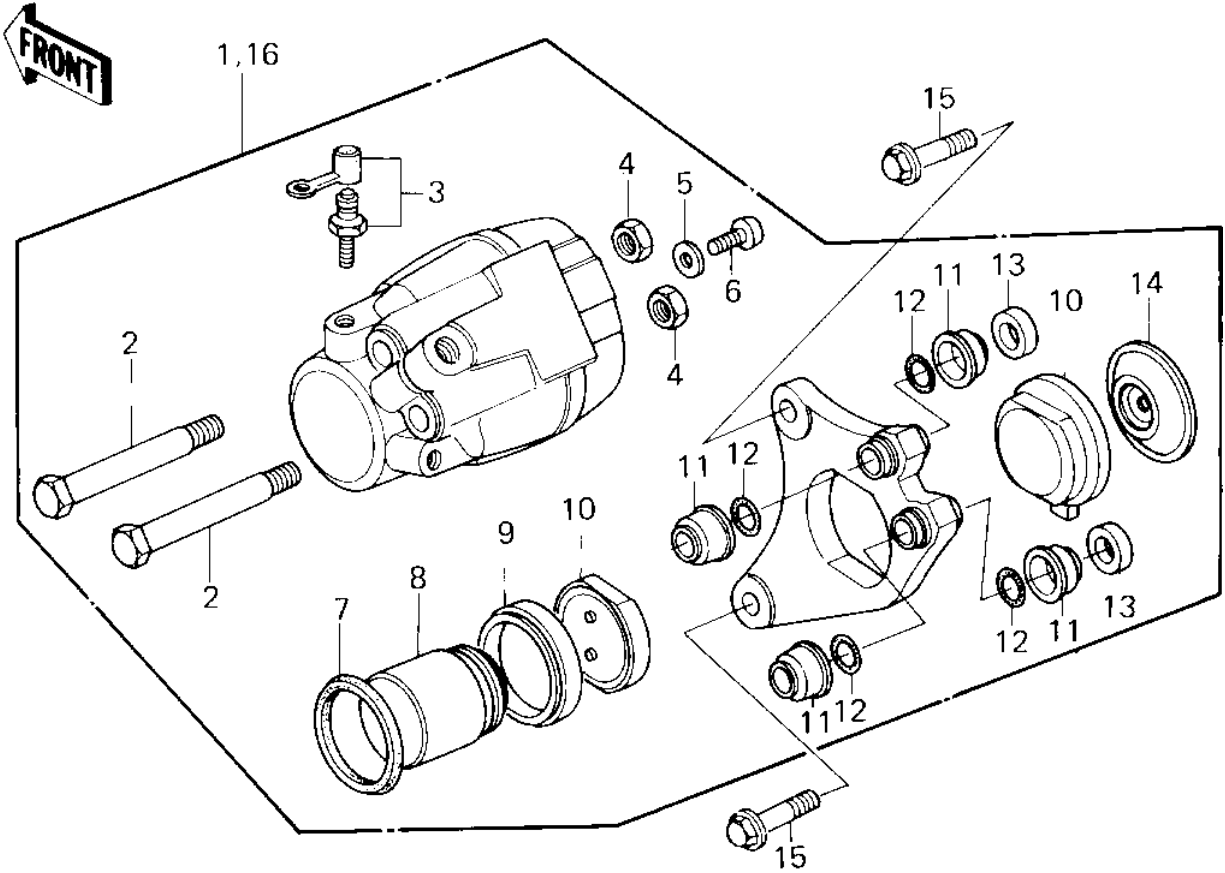

1980 Z1R PARTS DIAGRAM

FRONT BRAKE ('80 D3)

1980 Z1R PARTS LIST

FRONT BRAKE ('80 D3)

ITEM NAME	PART NUMBER	QUANTITY
CALIPER ASSY,L.H, (Ref # 1)	43041-1024	1
BOLT (Ref # 2)	43045-006	1
BLEEDER SET (Ref # 3)	43085-001	1
NUT 10MM (Ref # 4)	315B1000	1
WASHER SPRING 6MM (Ref # 5)	461F0600	1
SCREW PAN HEAD 6X12 (Ref # 6)	220B0612	1
RING,PISTON SEAL (Ref # 7)	43049-002	1
PISTON,BRAKE,42M/M (Ref # 8)	43020-1012	1
DUST SEALD,RUBBER (Ref # 9)	43054-003	1
PAD SET (Ref # 10)	43082-1001	1
DUST SHILD,SHAFT (Ref # 11)	43052-005	1
"O" RING (Ref # 12)	43053-006	1
PLUG (Ref # 13)	43088-002	1
SPACER (Ref # 14)	43040-004	1
BOLT,HEX HEAD,10X38 (Ref # 15)	92001-1293	1
CALIPER ASSY,R.H (Ref # 16)	43041-1025	1
DISC PLATE,FRONT BRA (Ref # 17)	41080-1022	1