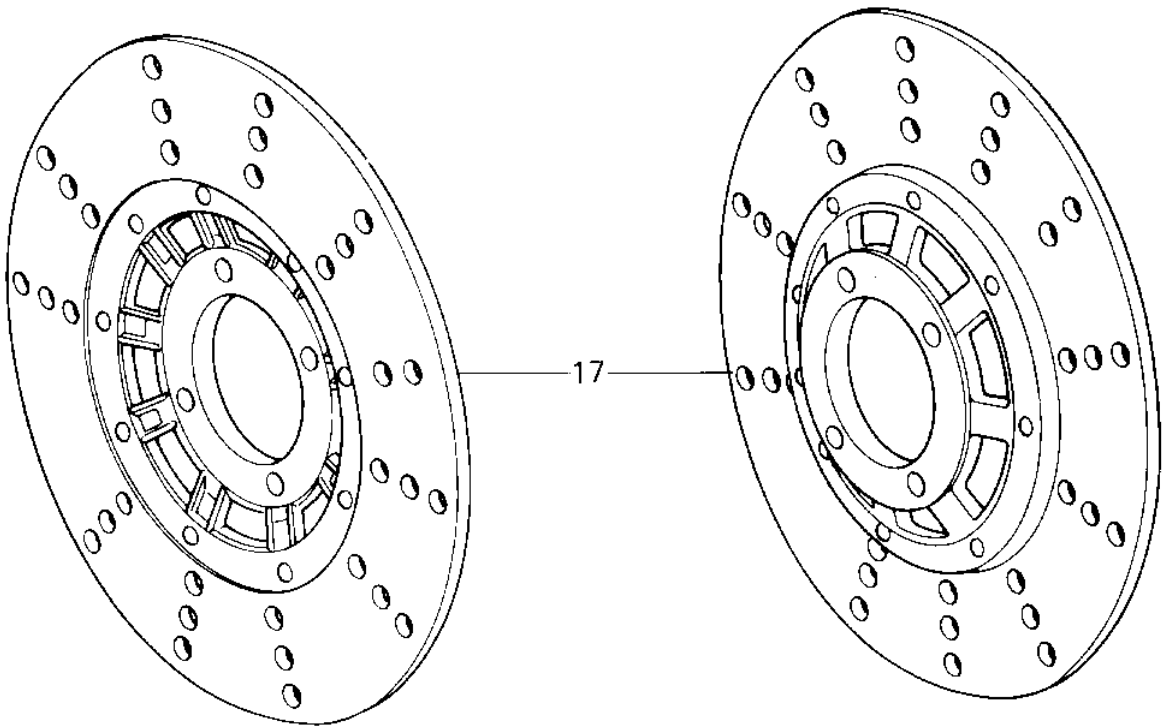

1980 Z1R PARTS DIAGRAM

FRONT BRAKE ('80 D3)

1980 Z1R PARTS LIST

FRONT BRAKE ('80 D3)

ITEM NAME	PART NUMBER	QUANTITY
CALIPER ASSY,L.H, (Ref # 1)	43041-1024	1
BOLT (Ref # 2)	43045-006	1
BLEEDER SET (Ref # 3)	43085-001	1
NUT 10MM (Ref # 4)	315B1000	1
WASHER SPRING 6MM (Ref # 5)	461F0600	1
SCREW PAN HEAD 6X12 (Ref # 6)	220B0612	1
RING,PISTON SEAL (Ref # 7)	43049-002	1
PISTON,BRAKE,42M/M (Ref # 8)	43020-1012	1
DUST SEALD,RUBBER (Ref # 9)	43054-003	1
PAD SET (Ref # 10)	43082-1001	1
DUST SHILD,SHAFT (Ref # 11)	43052-005	1
"O" RING (Ref # 12)	43053-006	1
PLUG (Ref # 13)	43088-002	1
SPACER (Ref # 14)	43040-004	1
BOLT,HEX HEAD,10X38 (Ref # 15)	92001-1293	1
CALIPER ASSY,R.H (Ref # 16)	43041-1025	1
DISC PLATE,FRONT BRA (Ref # 17)	41080-1022	1