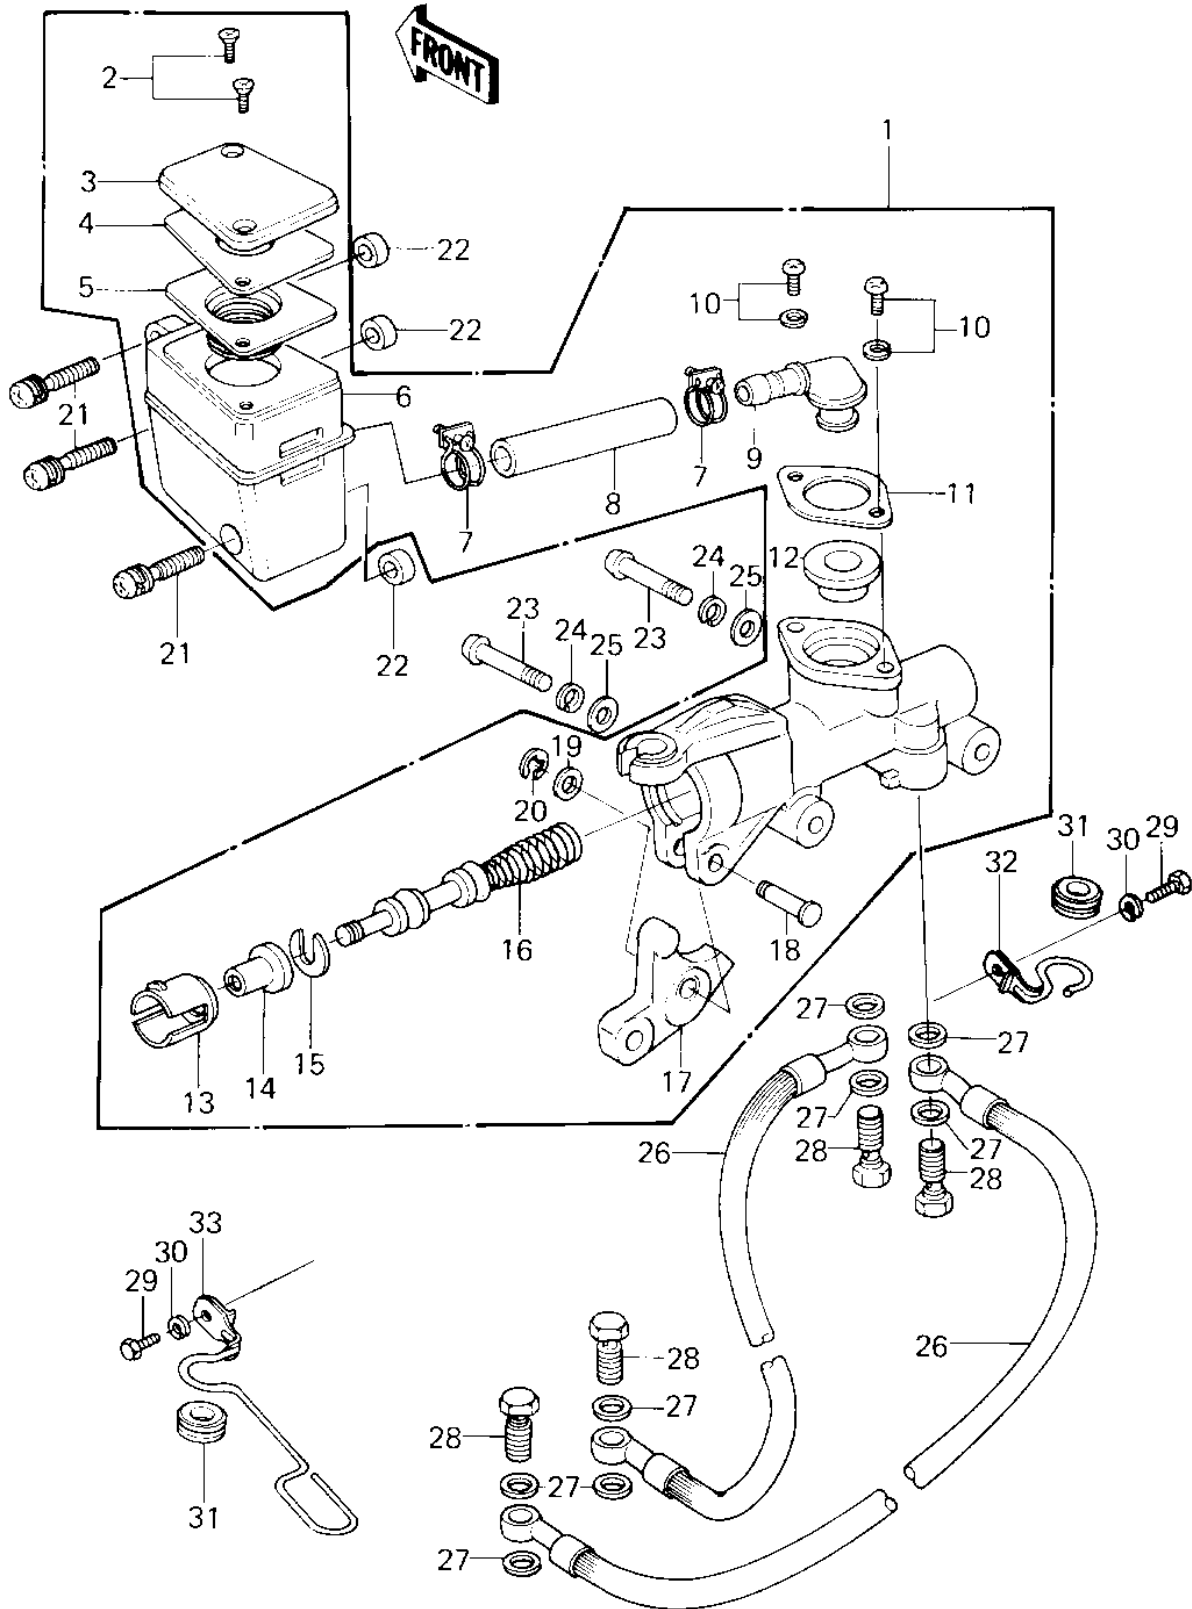

1980 Z1R PARTS DIAGRAM

FRONT MASTER CYLINDER ('80 D3)

1980 Z1R PARTS LIST

FRONT MASTER CYLINDER ('80 D3)

ITEM NAME	PART NUMBER	QUANTITY
CYLINDER ASSY,FR MAS (Ref # 1)	43015-1041	1
SCREW,COUNTERSUNK HE (Ref # 2)	92001-1055	1
CAP,BRAKE (Ref # 3)	43026-1004	1
PLATE,DIAPHRAGM (Ref # 4)	43027-1003	1
DIAPHRAGM (Ref # 5)	43028-1003	1
RESERVOIR (Ref # 6)	43078-1005	1
CLAMP (Ref # 7)	92033-1007	1
HOSE,BRAKE (Ref # 8)	43059-1009	1
CONNECTOR (Ref # 9)	13159-1003	1
BOLT,PLATE FITTING (Ref # 10)	92001-1081	1
PLATE (Ref # 11)	13169-1081	1
DUST SEAL (Ref # 12)	43049-1005	1
LINER,PISTON (Ref # 13)	14008-1007	1
DUST COVER (Ref # 14)	49016-1010	1
STOPER,PISTON (Ref # 15)	43022-1001	1
PISTON ASSY (Ref # 16)	43020-1008	1
LEVER,BRAKE (Ref # 17)	43001-1032	1
PIN,BRAKE LEVER FITT (Ref # 18)	92043-1017	1
WASHER,BRAKE LEVER F (Ref # 19)	92022-1042	1
CIRCLIP (Ref # 20)	92033-1006	1
SCREW,PAN HEAD,6X28 (Ref # 21)	92009-1031	1
DAMPER RUBBER (Ref # 22)	92075-1038	1
SCREW PAN HEAD 6X45 (Ref # 23)	220B0645	1
WASHER SPRING 6MM (Ref # 24)	461F0600	2
WASHER PLAIN 6MM (Ref # 25)	411B0600	1
HOSE,BRAKE (Ref # 26)	43059-1027	1
WASHER-OIL BOLT (Ref # 27)	43067-001	1
BOLT,OIL,L=23 (Ref # 28)	92002-1888	1
BOLT-UPSET,6X12 (Ref # 29)	112G0612	1

1980 Z1R PARTS LIST

FRONT MASTER CYLINDER ('80 D3)

ITEM NAME	PART NUMBER	QUANTITY
DAMPER RUBBER,CYL HS (Ref # 31)	43064-006	1
CLAMP,FRNT BRK HOSE (Ref # 32)	92037-1054	1
CLAMP,CABLE (Ref # 33)	92037-1116	1