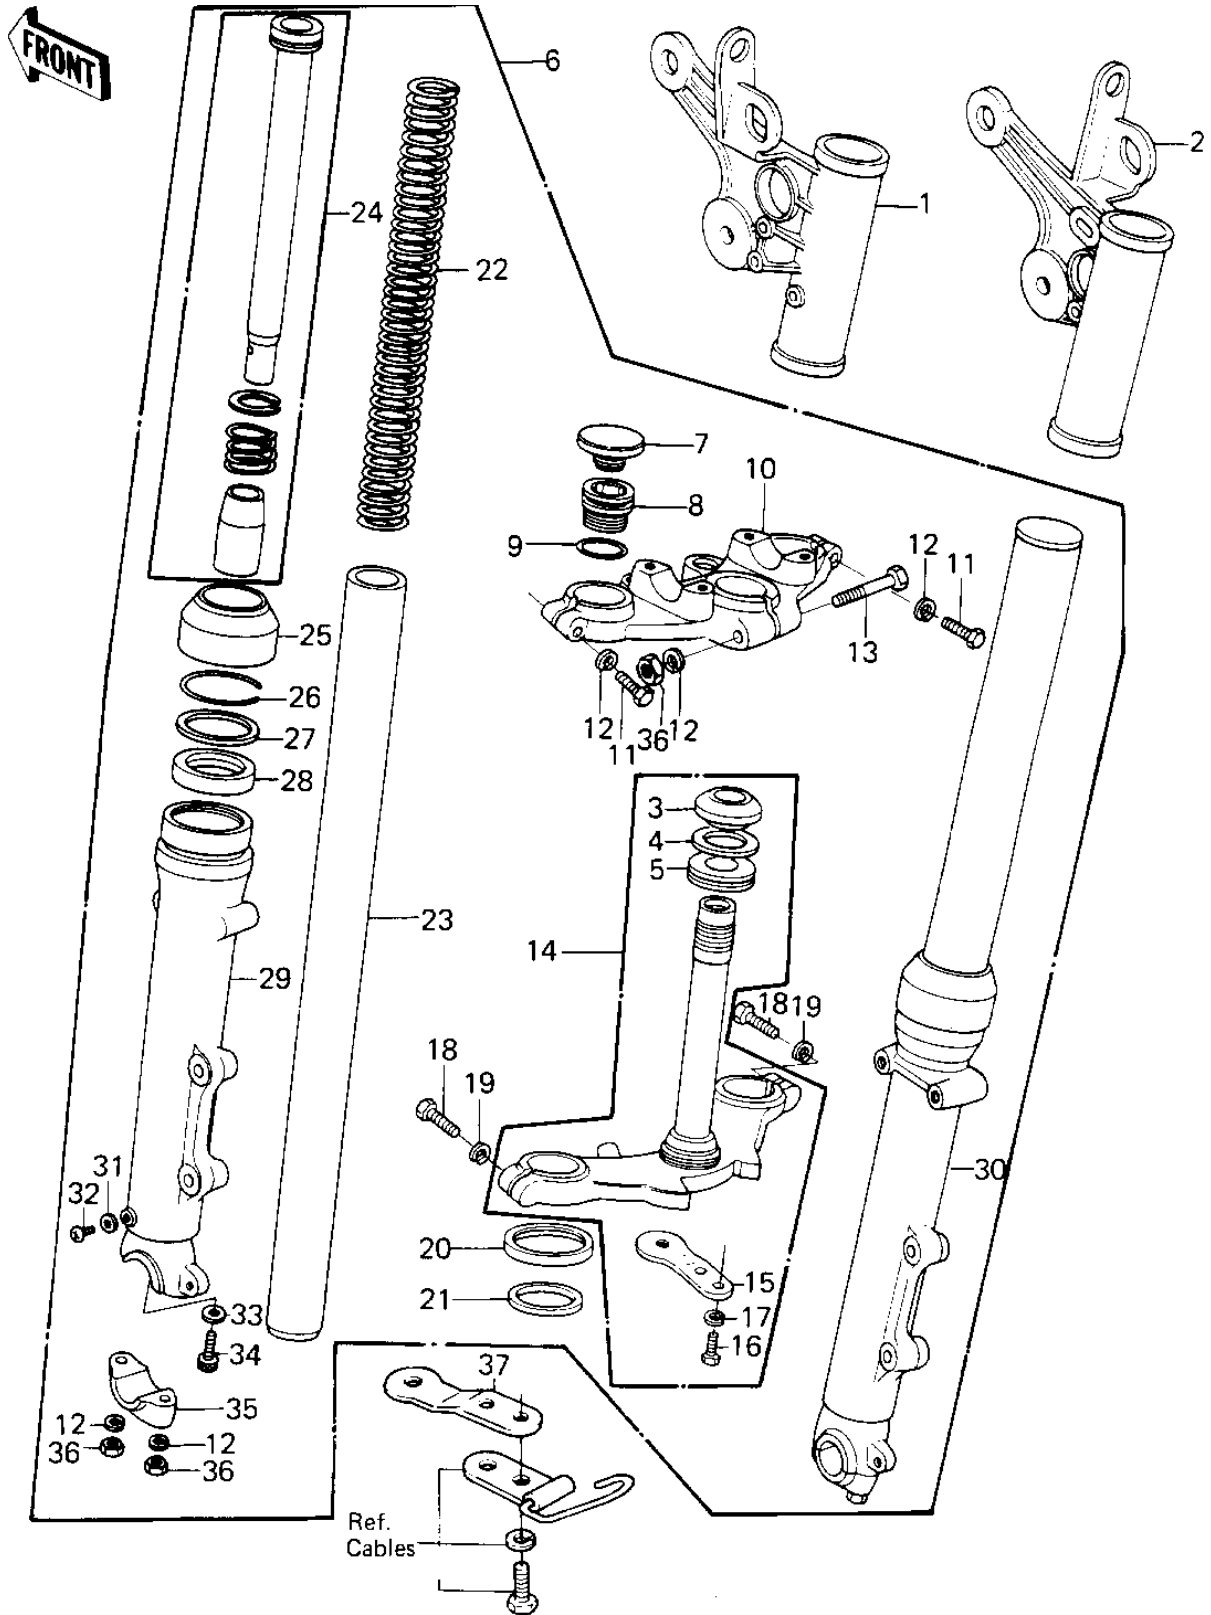

1980 Z1R PARTS DIAGRAM

FRONT FORK ('80 D3)

1980 Z1R PARTS LIST

FRONT FORK ('80 D3)

ITEM NAME	PART NUMBER	QUANTITY
COVER,L.H.FORK (Ref # 1)	44033-1011	1
COVER,R.H FORK (Ref # 2)	44033-1012	1
CONE,STEERING STEM (Ref # 3)	92047-012	1
WASHER,PLAIN (Ref # 4)	92022-231	1
OIL SEAL,STEERING ST (Ref # 5)	92056-003	1
FORK-FRONT (Ref # 6)	44001-1211	1
CAP,RUBBER (Ref # 7)	11012-1017	1
CAP,FORK SPRING (Ref # 8)	44029-1003	1
"O" RING,FORK TOP (Ref # 9)	92055-1009	1
HEAD,STEERING STEM (Ref # 10)	44039-1024	1
BOLT,8X40 (Ref # 11)	92001-1082	1
WASHER SPRING 8MM (Ref # 12)	461F0800	1
BOLT-HEX HEAD,8X55 (Ref # 13)	44041-038	1
STEM,STEELING (Ref # 14)	44037-1028	1
BRACKET (Ref # 15)	11034-1126	2
BOLT,6X14 (Ref # 16)	92001-1083	1
WASHER SPRING 6MM (Ref # 17)	461F0600	1
BOLT,HEX HEAD,12X40 (Ref # 18)	92001-1144	1
WASHER SPRING 12MM (Ref # 19)	461F1200	1
WASHER,FORK COVER (Ref # 20)	44043-049	1
GASKET,FORK COVER (Ref # 21)	44045-038	1
SPRING,FORK (Ref # 22)	44026-1039	1
TUBE,FORK INNER (Ref # 23)	44013-1003	1
CYLINDER-FORK (Ref # 24)	44022-1011	1
DUST SHEILD,FORK (Ref # 25)	44010-032	1
CIRCLIP-OIL SEAL FIT (Ref # 26)	44044-012	1
WASHER-OIL SEAL FIT (Ref # 27)	44043-044	1
OIL SEAL,FORK (Ref # 28)	44009-024	1
TUBE,LH,FORK OUTER (Ref # 29)	44005-1032	1

1980 Z1R PARTS LIST

FRONT FORK ('80 D3)

ITEM NAME	PART NUMBER	QUANTITY
TUBE,RH,FORK OUTER (Ref # 30)	44006-1032	1
GASKET FORK DRAIN PL (Ref # 31)	44045-002	1
SCREW PAN HEAD 4X8 (Ref # 32)	220B0408	1
GASKET,FORK CYLINDER (Ref # 33)	44045-057	1
BOLT-FORK CYLINDER (Ref # 34)	44041-040	1
HOLDER,FRONT AXLE (Ref # 35)	44063-014	1
NUT,LOCK,8MM (Ref # 36)	92015-1124	1