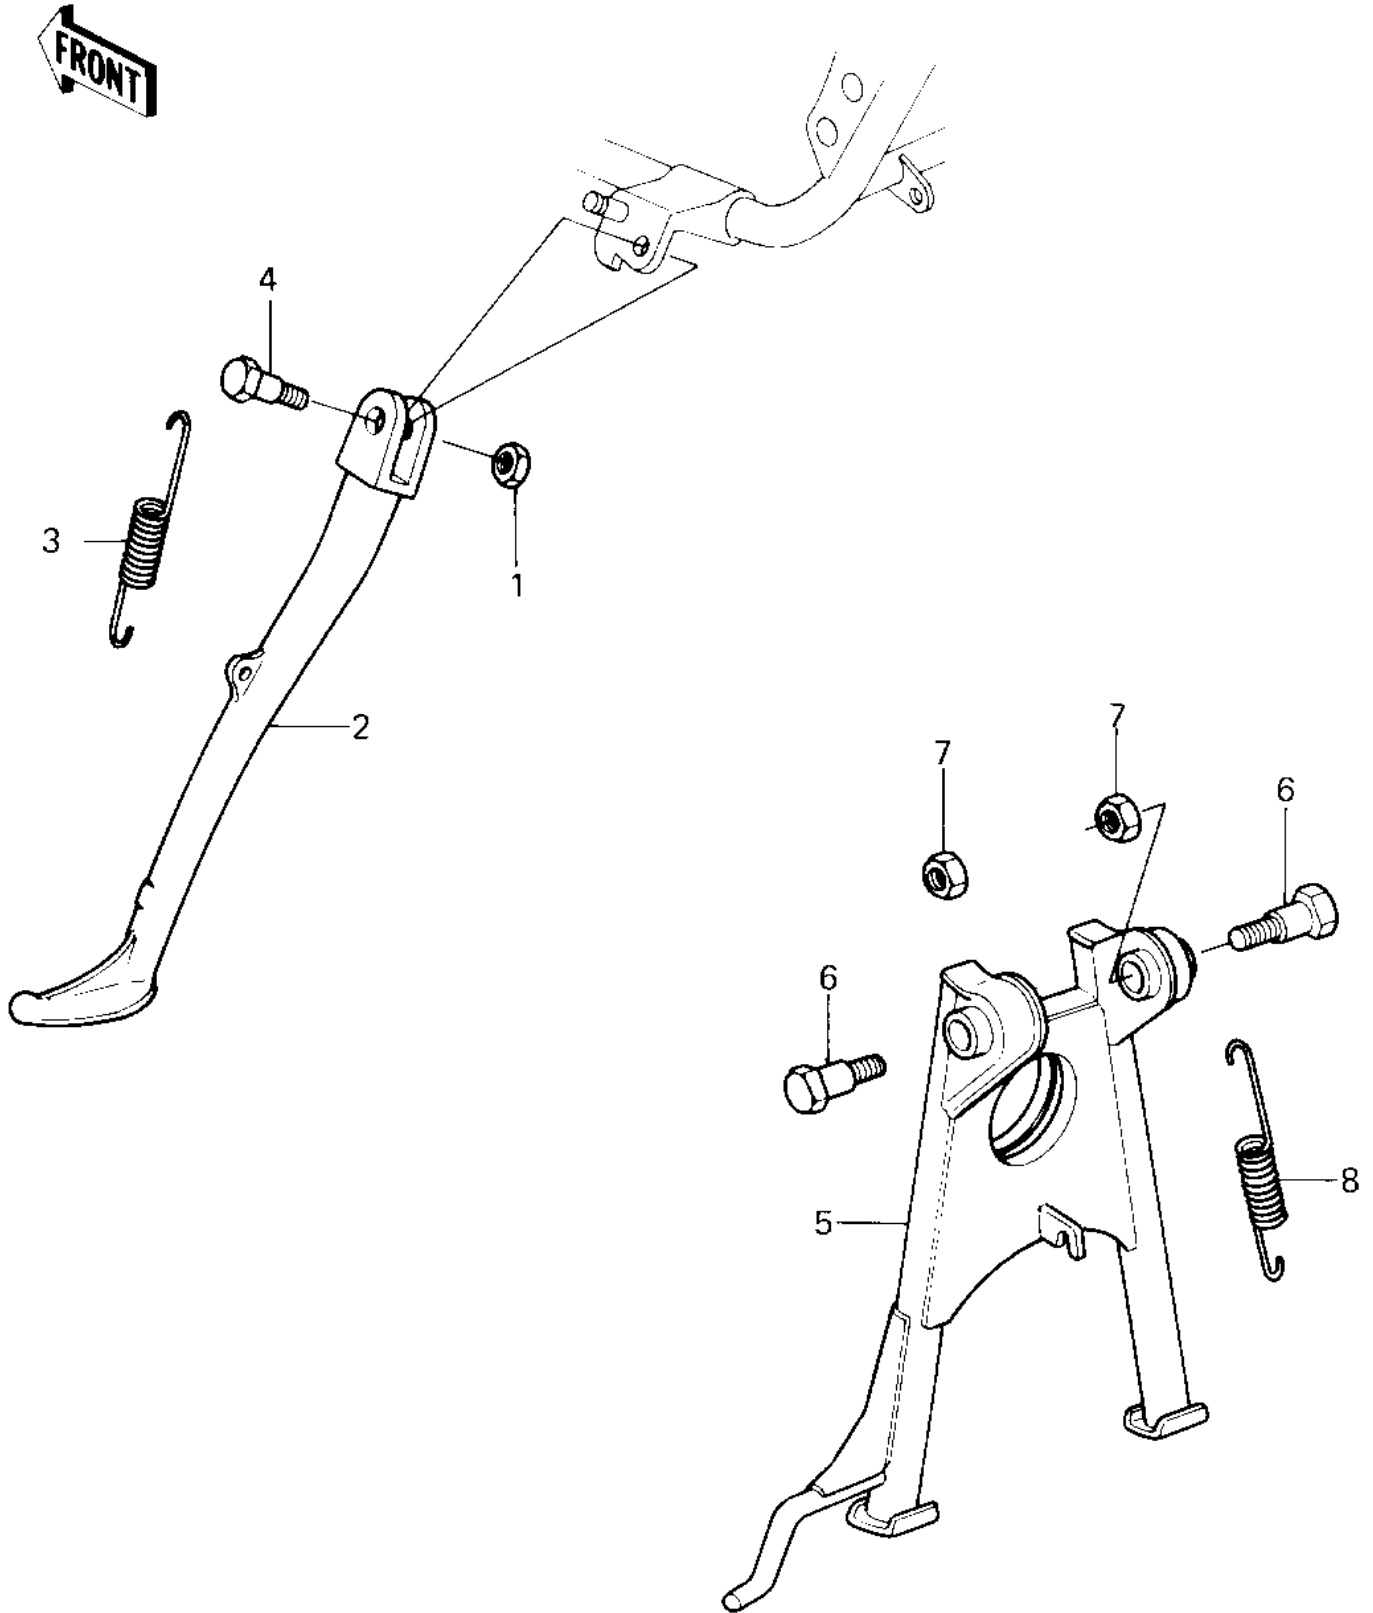

1980 Z1R PARTS DIAGRAM

STANDS ('80 D3)

1980 Z1R PARTS LIST

STANDS ('80 D3)

ITEM NAME	PART NUMBER	QUANTITY
NUT,LOCK,10MM (Ref # 1)	92019-021	1
STAND-SIDE (Ref # 2)	34024-1031	1
SPRING,SIDE STAND (Ref # 3)	34025-005	1
BOLT-SIDE STAND (Ref # 4)	92003-079	1
STAND-MAIN (Ref # 5)	34011-1015	1
SHAFT MAIN STAND (Ref # 6)	34019-014	1
NUT,MAIN STAND FITT (Ref # 7)	92016-044	1
SPRING,MAIN STAND (Ref # 8)	34023-012	1