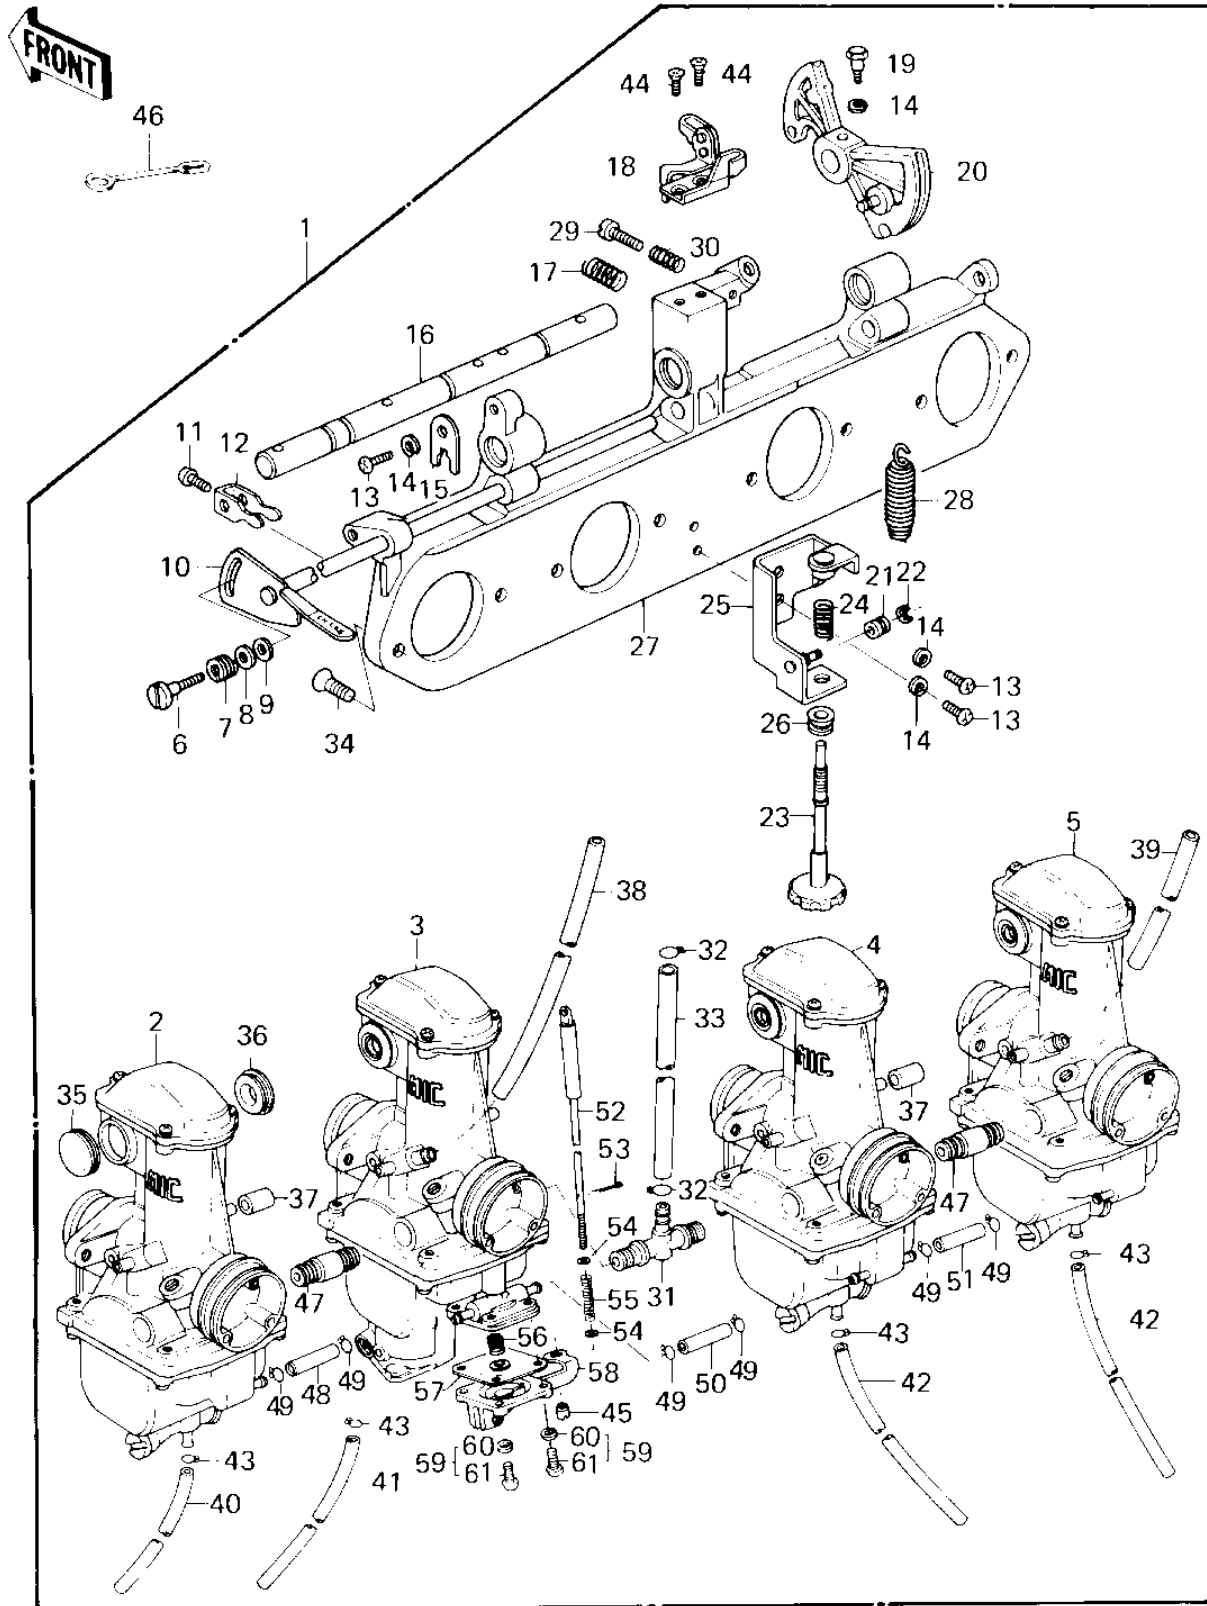

## 1980 Z1R PARTS LIST

CARBURETOR ASSY (USA) ('80 D3)

ITEM NAME	PART NUMBER	QUANTITY
CARBURETOR ASSY, (Ref # 1)	16001-1204	1
CARBURETOR,L.H OUTSI (Ref # 2)	16001-1227	1
CARBURETOR,L.H INSID (Ref # 3 & 56)	16001-1228	1
CARBURETOR,R.H,INSID (Ref # 4)	16001-1233	1
CARBURETOR,R.H OUTSI (Ref # 5)	16001-1230	1
SCREW (Ref # 6)	16046-005	1
SPRING,F (Ref # 7)	16040-009	1
WASHER,PLAIN (Ref # 8)	16039-020	1
WASHER PLAIN 5MM (Ref # 8)	410B0500	1
WASHER,PLAIN (Ref # 9)	16039-019	1
SHAFT,STARTER PLUNGE (Ref # 10)	16041-021	1
SCREW,PAN HEAD,5X7 (Ref # 11)	16046-007	1
LEVER,STARTER PLUNGE (Ref # 12)	13168-1026	1
SCREW-PAN-CROS (Ref # 13)	220B0514	1
WASHER SPRING 5MM (Ref # 14)	461F0500	1
PLATE,SHAFT STOPPER (Ref # 15)	16055-012	1
SHAFT,CARB CONNECTIO (Ref # 16)	16041-017	1
SPRING,CABLE PULLY (Ref # 17)	16040-022	1
BRACKET,THROTTLE CAB (Ref # 18)	16077-017	1
BOLT,HEX HEAD,5X14 (Ref # 19)	16067-006	1
PULLY,THROTTLE CABLE (Ref # 20)	13236-1015	1
RING (Ref # 21)	16073-016	1
CIRCLIP 3MM (Ref # 22)	482K3000	1
SCREW,THROTTLE STOP (Ref # 23)	16021-1020	1
SPRING,THRTL STP SCR (Ref # 24)	92081-1200	1
BRACKET THRTL CBL PL (Ref # 25)	11034-1667	1
BUSHING (Ref # 26)	92028-1071	1
HOLDER,CARB MOUNTING (Ref # 27)	16065-1009	1
SPRING,THROTTLE PULL (Ref # 28)	92081-1028	1

## 1980 Z1R PARTS LIST

CARBURETOR ASSY (USA) ('80 D3)

ITEM NAME	PART NUMBER	QUANTITY
WASHER SPRING 4MM (Ref # 60)	461F0400	1
SCREW-PAN-CROS (Ref # 61)	220B0414	1