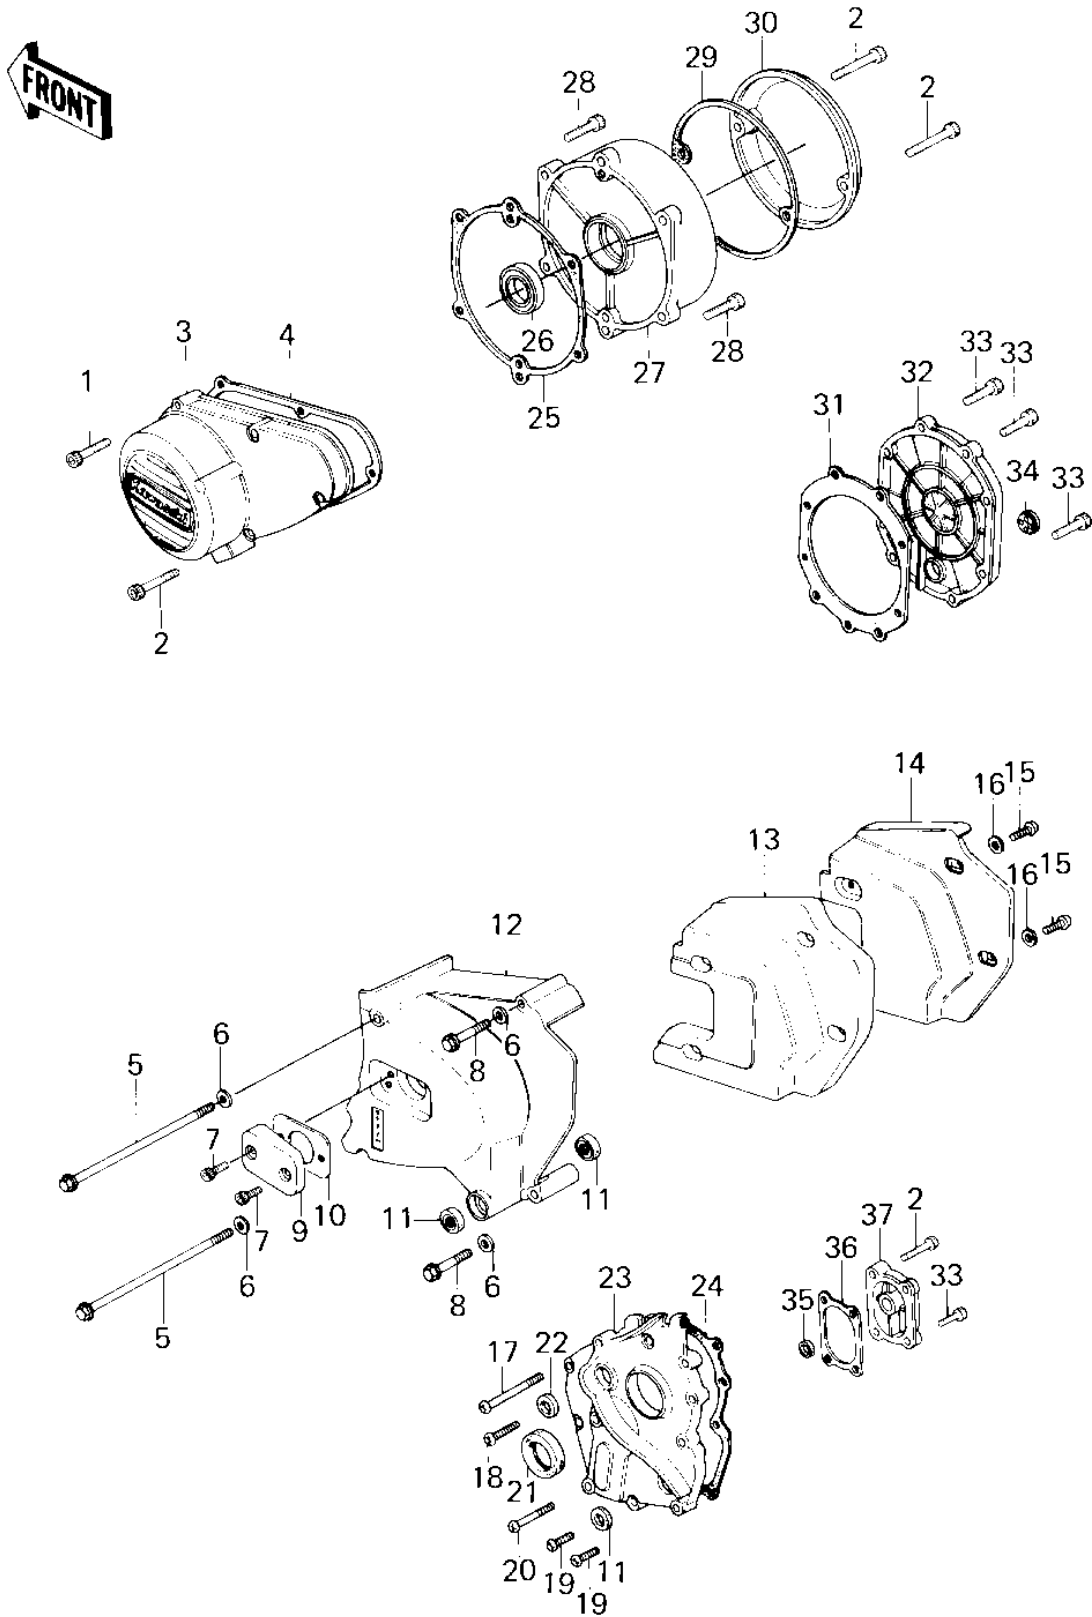

1980 Z1R PARTS DIAGRAM

ENGINE COVERS ('80 D3)

1980 Z1R PARTS LIST

ENGINE COVERS ('80 D3)

ITEM NAME	PART NUMBER	QUANTITY
BOLT,SOCKET,6X30 (Ref # 1)	120P0630	1
BOLT,SOCKET,6X40 (Ref # 2)	120P0640	1
COVER,GENERATOR (Ref # 3)	14031-1015	1
GASKET,GENERATOR COV (Ref # 4)	11060-1075	1
BOLT-UPSET,6X125 (Ref # 5)	112G06125	1
WASHER PLAIN 6MM (Ref # 6)	410B0600	2
BOLT,SOCKET,6X16 (Ref # 7)	120P0616	1
BOLT,6X70 (Ref # 8)	110G0670	1
COVER,CLUTCH ADJUSTI (Ref # 9)	14025-1038	1
GASKET,CLUTCH ADJ CO (Ref # 10)	11009-1126	1
OIL SEAL SB12205 (Ref # 11)	92049-004	1
COVER,FRONT CHAIN (Ref # 12)	14026-1017	1
ARRESTER,SOUND (Ref # 13)	92075-1064	1
COVER,SOUND ARRESTER (Ref # 14)	14025-1044	1
SCREW PAN HEAD 6X12 (Ref # 15)	220B0612	1
SCREW PAN HEAD 6X60 (Ref # 17)	220B0660	1
SCREW PAN HEAD 6X28 (Ref # 18)	220B0628	1
SCREW PAN HEAD 6X22 (Ref # 19)	220B0622	1
SCREW PAN HEAD 6X40 (Ref # 20)	220B0640	1
OIL SEAL SC325210 (Ref # 21)	92050-024	1
OIL SEAL,TC7187 (Ref # 22)	92050-048	1
COVER,TRANSMISSION (Ref # 23)	14025-5028	1
GASKET,TRANSMISSION (Ref # 24)	11060-1069	1
GASKET,RH ENGINE COV (Ref # 25)	11060-1071	1
OIL SEAL,S25407R (Ref # 26)	92050-047	1
COVER,R.H ENGINE (Ref # 27)	14032-083	1
BOLT,SOCKET,6X22 (Ref # 28)	120P0622	1
GASKET,POINT CAP (Ref # 29)	14050-006	1
COVER,CENTACK BREAKE (Ref # 30)	14025-1037	1

1980 Z1R PARTS LIST

ENGINE COVERS ('80 D3)

ITEM NAME	PART NUMBER	QUANTITY
GASKET,CLUTCH (Ref # 31)	14046-024	1
COVER,CLUTCH (Ref # 32)	14032-1006	1
BOLT,6X25 (Ref # 33)	120P0625	1
GAUGE,OIL LEVEL (Ref # 34)	52015-004	1
OIL SEAL,SC22325 (Ref # 35)	92049-1048	1
GASKET,KICK COVER (Ref # 36)	14046-025	1
COVER,KICKSTARTER, (Ref # 37)	14032-075-21	1