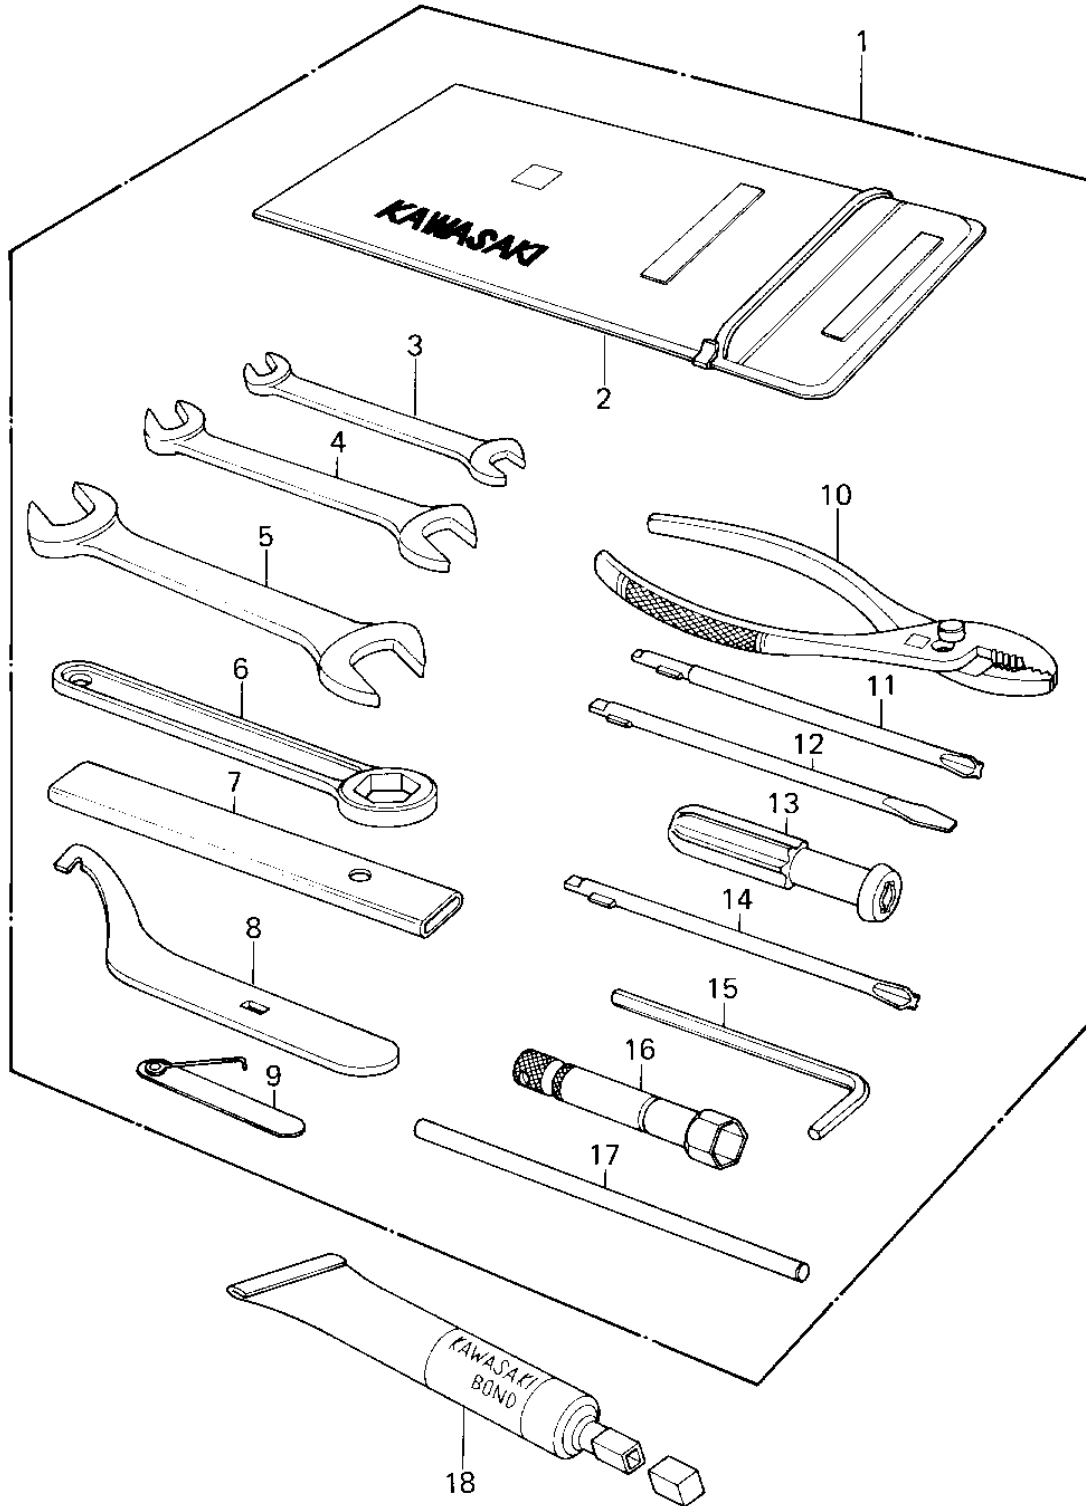

1978 Z1R PARTS DIAGRAM

OWNER TOOLS ('78 D1)

1978 Z1R PARTS LIST

OWNER TOOLS ('78 D1)

ITEM NAME	PART NUMBER	QUANTITY
*** N.L.A.*** (Canada) (Ref # 1)	56007-1018	1
BAG,TOOL (Ref # 2)	56008-006	1
WRENCH,OPEN,8X10 (Ref # 3)	92126-001	1
WRENCH,OPEN END,12X1 (Ref # 4)	92126-002	1
TOOL-WRENCH,OPEN END (Ref # 5)	92110-1153	1
TOOL-WRENCH,BOX END, (Ref # 6)	92110-1147	1
TOOL-WRENCH,BOX END,2 (Ref # 7)	92111-004	1
WRENCH,HOOK (Ref # 8)	92110-1014	1
GAUGE,THICKENSS (Ref # 9)	92128-001	1
PLIERS,160MM (Ref # 10)	92112-003	1
TOOL-DRIVER (Ref # 11)	92107-1052	1
92107-1052 (Canada) (Ref # 12)	92107-007	1
92106-1001 (Canada) (Ref # 13)	92106-004	1
92107-1002 (Canada) (Ref # 14)	92107-008	1
WRENCH,ALLEN (Ref # 15)	92110-1015	1
WRENCH,SPARK PLUG (Ref # 16)	92108-008	1
BAR,SPARK PLUG WRENC (Ref # 17)	92111-005	1
LIQUID GASKET (Ref # 18)	92104-002	1