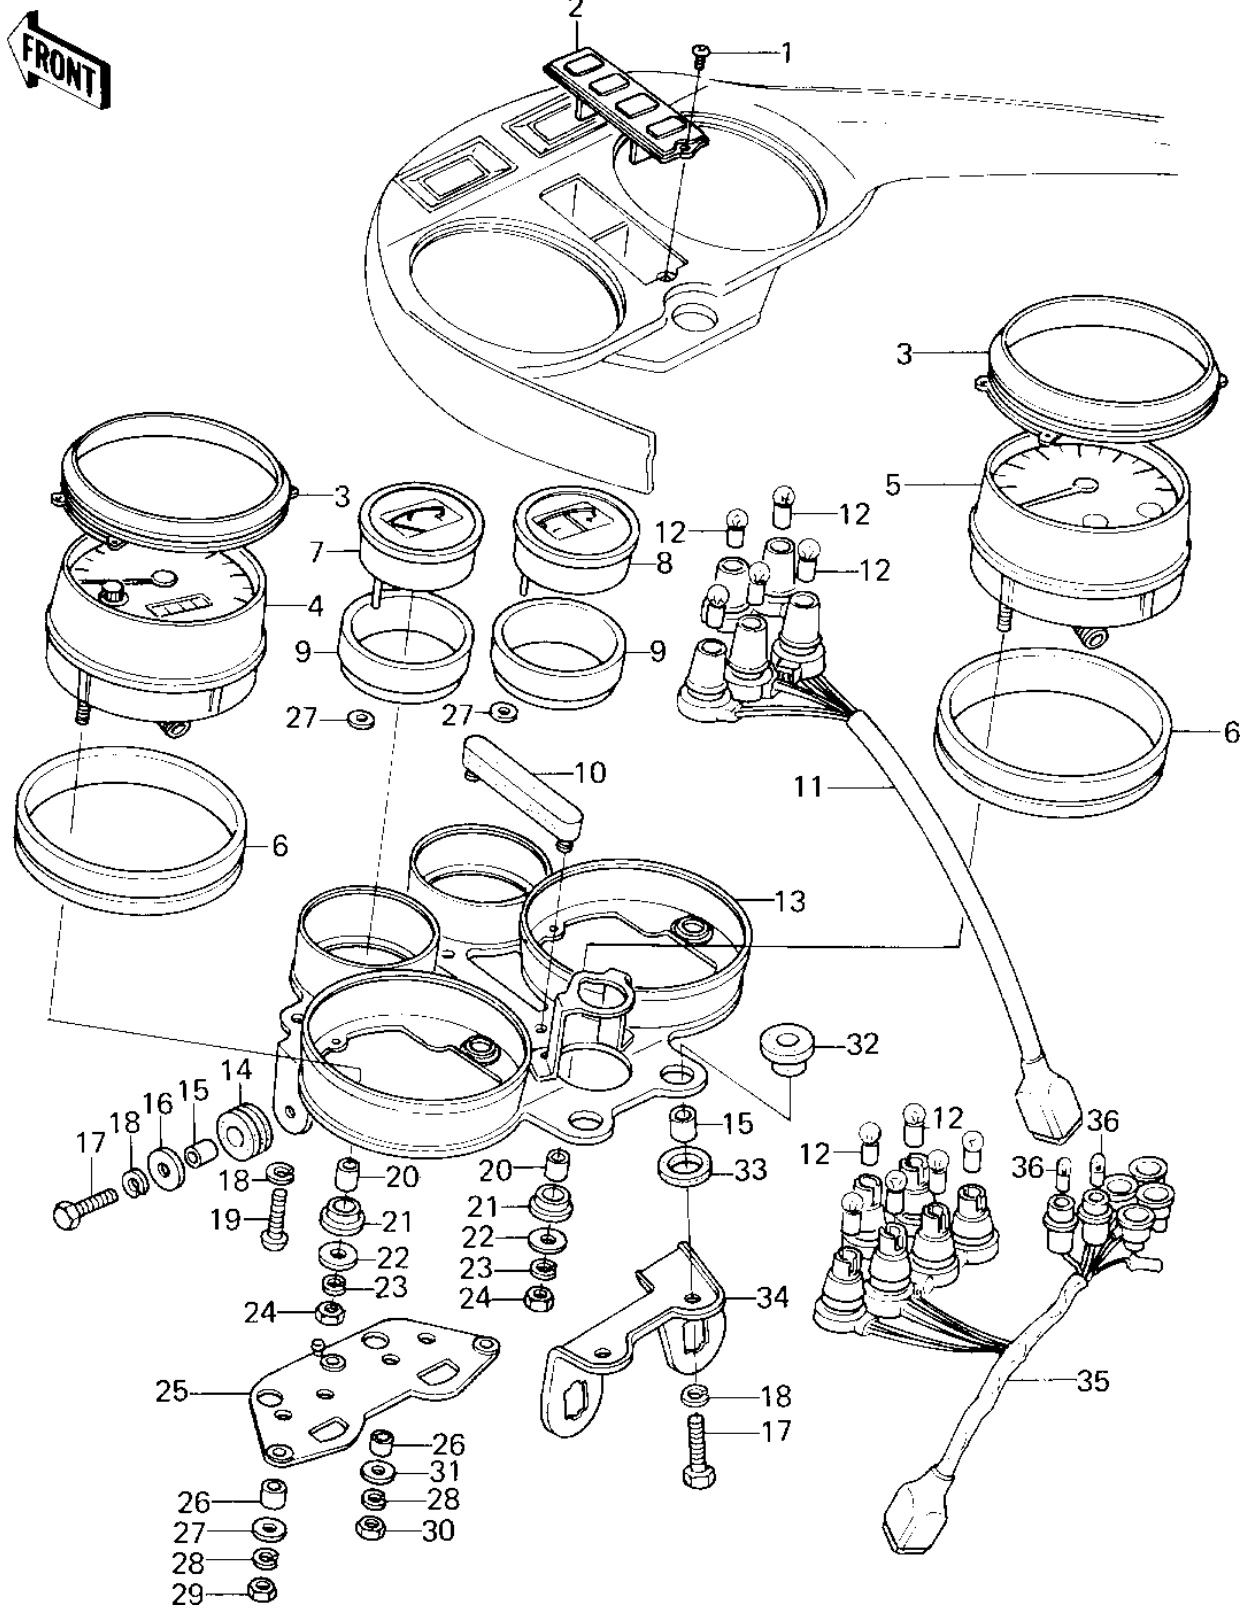

1978 Z1R PARTS DIAGRAM

METERS ('78 D1)

1978 Z1R PARTS LIST

METERS ('78 D1)

ITEM NAME	PART NUMBER	QUANTITY
SCREW,TAPPING,3X12,B (Ref # 1)	92009-1028	1
COVER,METER INDICATE (Ref # 2)	25023-1004	1
DAMPER RUBBER,METER (Ref # 3)	92075-1049	1
SPEEDOMETER ASSY,MPH (Ref # 4)	25005-1022	1
SPEEDOMETER ASSY,KPH (Canada) (Ref # 4)	25005-1023	1
TACHOMETER ASSY (Ref # 5)	25015-1014	1
DAMPER RUBBER,METER (Ref # 6)	92075-1050	1
METER,FUEL GAUGE (Ref # 7)	28011-1001	1
METER,AMMETER (Ref # 8)	28011-1002	1
DAMPER RUBBER,METER (Ref # 9)	92075-1051	1
DAMPER RUBBER,METER (Ref # 10)	92075-1053	1
SOCKET ASY,METR INDI (Ref # 11)	23008-1021	1
BULB 12V 3W (Ref # 12)	92069-018	1
BRACKET,METER (Ref # 13)	25008-1008	1
DAMPER RUBBER (Ref # 14)	92075-1035	1
COLLAR 6.8X10X14.5 (Ref # 15)	92027-156	1
WASHER,PLAIN,7MM (Ref # 16)	92022-228	1
BOLT-UPSET (Ref # 17)	112G0625	1
WASHER SPRING 6MM (Ref # 18)	461F0600	1
SCREW PAN HEAD 6X12 (Ref # 19)	220B0612	1
COLLAR,METER (Ref # 20)	92027-211	1
RUBBER,METER (Ref # 21)	92075-172	1
WASHER,PLAIN,5MM (Ref # 22)	92022-241	1
WASHER SPRING 5MM (Ref # 23)	461F0500	1
NUT 5MM (Ref # 24)	312B0500	1
DAMPER RUBBER,METER (Ref # 25)	92075-1052	1
COLLAR (Ref # 26)	92027-1075	1
WASHER,PLAIN (Ref # 27)	92022-1052	1
WASHER SPRING 4MM (Ref # 28)	461F0400	1

1978 Z1R PARTS LIST

METERS ('78 D1)

ITEM NAME	PART NUMBER	QUANTITY
NUT,4MM (Ref # 29)	311B0400	2
WASHER,PLAIN (Ref # 31)	92022-1051	1
DAMPER RUBBER (Ref # 32)	92075-1036	1
DAMPER RUBBER (Ref # 33)	92075-1037	1
BRACKET (Ref # 34)	11034-1149	1
SOCKET ASSY,METER (Ref # 35)	23008-1020	1
BULB,12V2W (Ref # 36)	92069-1003	1