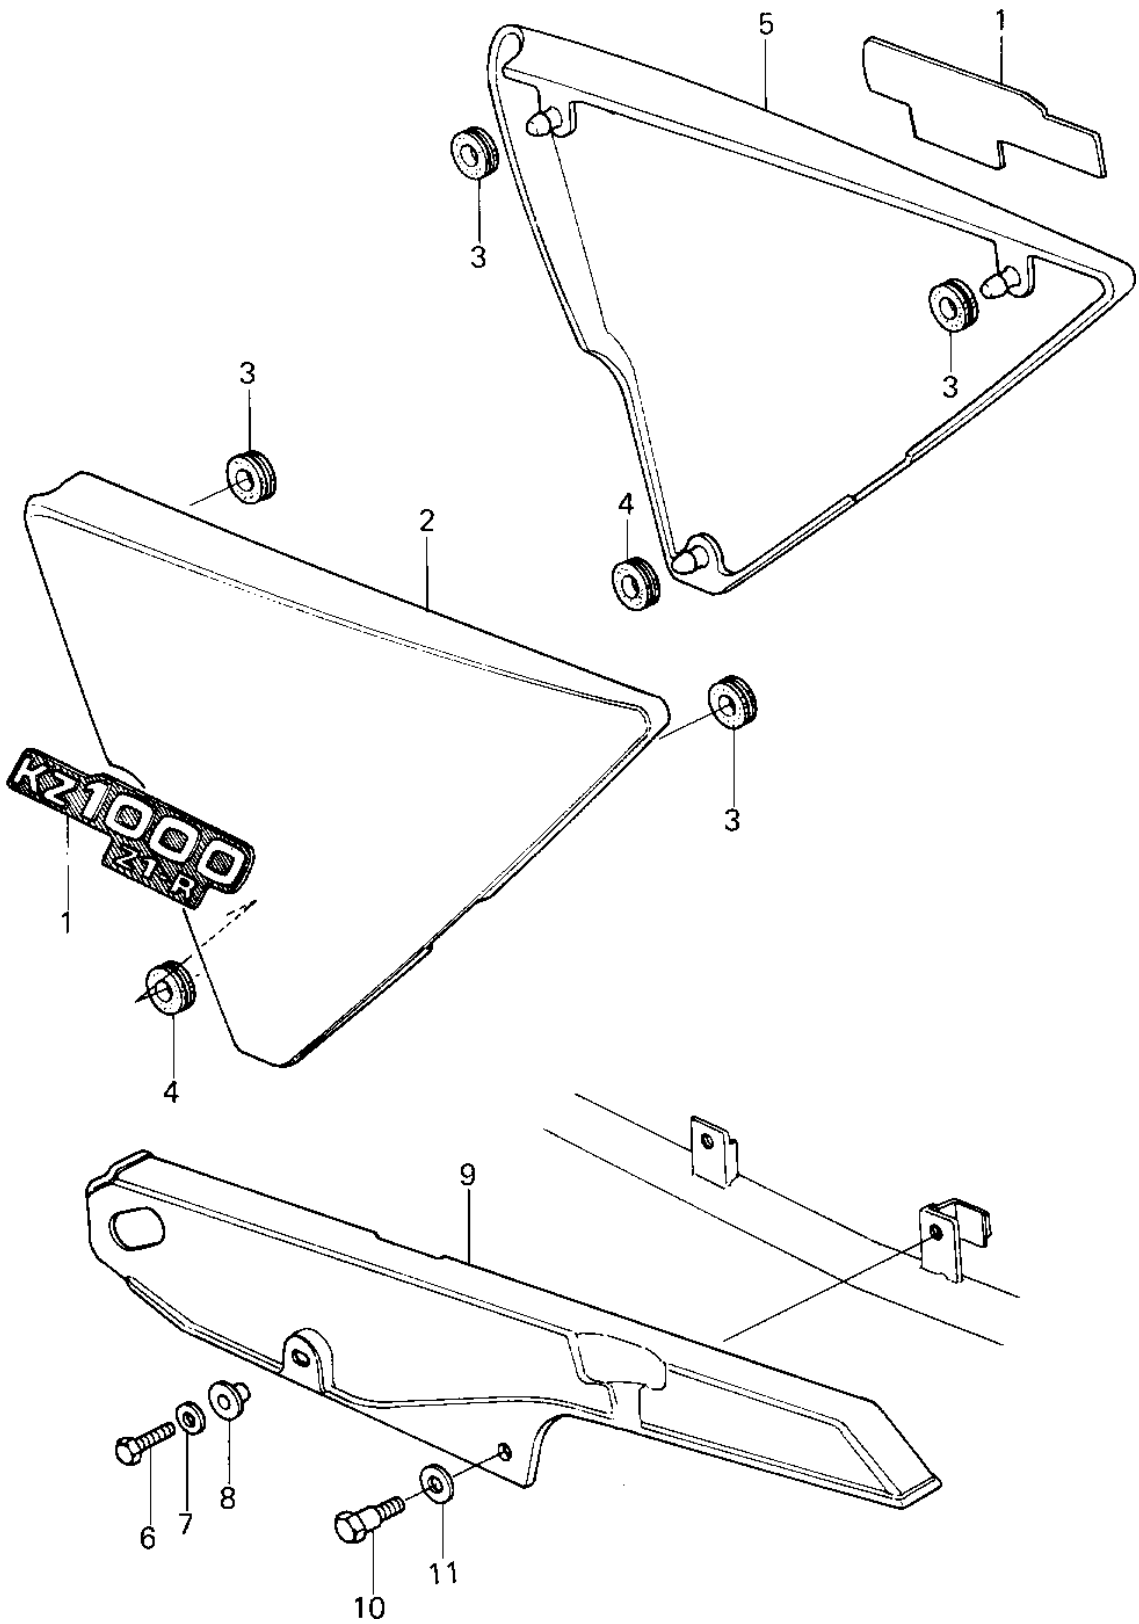

## 1978 Z1R PARTS DIAGRAM

SIDE COVERS/CHAIN COVER ('78 D1)

## 1978 Z1R PARTS LIST

SIDE COVERS/CHAIN COVER ('78 D1)

ITEM NAME	PART NUMBER	QUANTITY
EMBLEM,SIDE COVER (Ref # 1)	56018-1020	1
COVER-SIDE,LH,SILVER (Ref # 2)	36001-1038-7W	1
GROMMET (Ref # 3)	92071-056	1
GROMMET,SIDE COVER (Ref # 4)	92071-064	1
COVER,R.H SIDE,M.S.S (Ref # 5)	36001-1018-7W	1
BOLT HEX HEAD 6X18 (Ref # 6)	110N0618	1
WASHER 6.5X20X1.6T (Ref # 7)	92022-125	1
COLLAR (Ref # 8)	92027-260	1
CASE-CHAIN (Ref # 9)	36014-1004	1
BOLT,HEAX HEAD,6X14 (Ref # 10)	92001-115	1
WASHER,8.5X20X1.6 (Ref # 11)	92022-1561	1