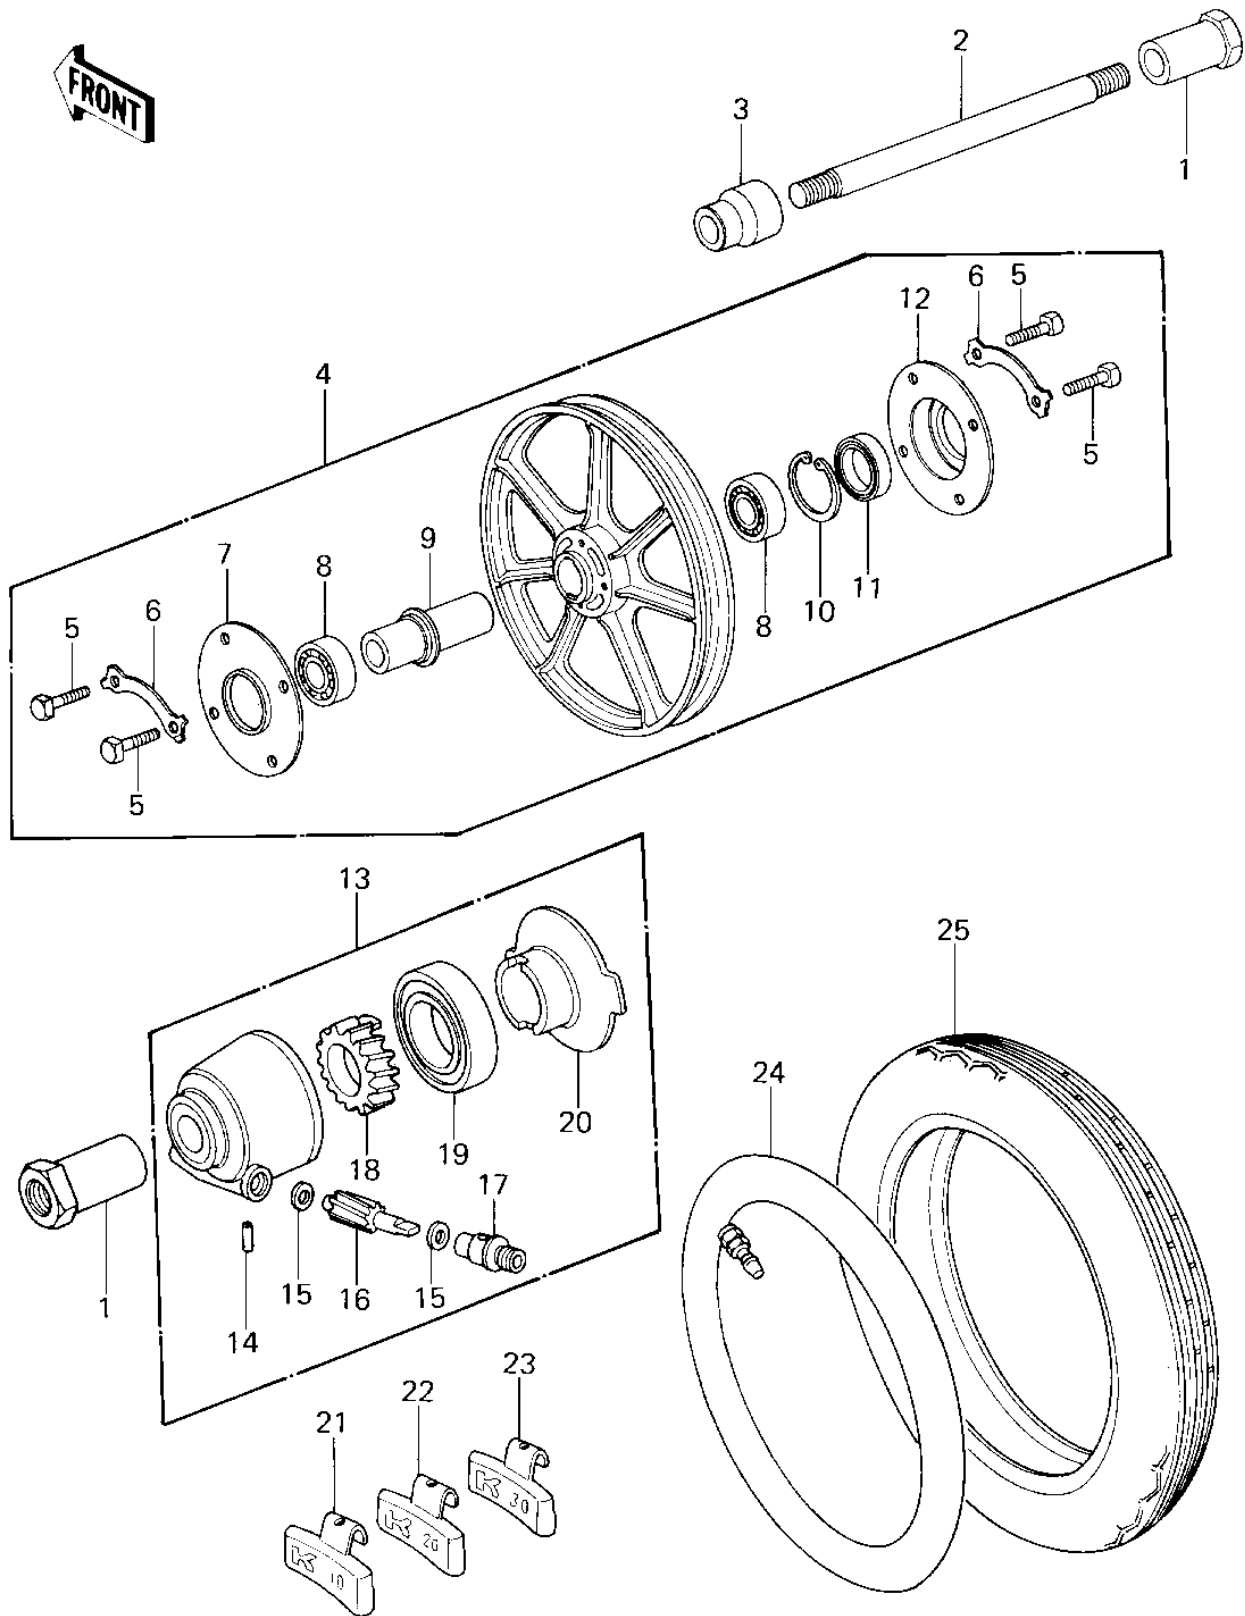

1978 Z1R PARTS DIAGRAM

FRONT WHEEL/TIRE/HUB ('78 D1)

1978 Z1R PARTS LIST

FRONT WHEEL/TIRE/HUB ('78 D1)

ITEM NAME	PART NUMBER	QUANTITY
COLLAR,FRONT AXLE (Ref # 1)	41069-033	1
AXLE,FRONT (Ref # 2)	41068-049	1
COLLAR,FRONT AXLE (Ref # 3)	41069-032	1
SOLID WHEEL ASSY,FRN (Ref # 4)	41073-1037	1
BOLT (Ref # 5)	92001-158	1
WASHER,LOCK (Ref # 6)	92088-023	1
DUST COVER (Ref # 7)	41042-014	1
BEARING BALL #6203 (Ref # 8)	601B6203	1
COLLAR,BRG (Ref # 9)	41039-028	1
RING, SNAP,43.5M/M (Ref # 10)	92033-1040	1
OIL SEAL (Ref # 11)	654A254008	1
DUST COVER (Ref # 12)	41042-015	1
GEAR BOX ASSY (Ref # 13)	41078-1004	1
PIN,SPRING (Ref # 14)	41082-001	1
WASHER THRST SPD PIN (Ref # 15)	41063-001	1
PINION,SPEEDOMETER (Ref # 16)	41060-017	1
BUSH,SPEEDMETER CABL (Ref # 17)	41062-005	1
GEAR,SPEEDOMETER (Ref # 18)	41060-1010	1
OIL SEAL,BJN30427-C3 (Ref # 19)	92049-1057	1
RECEIVER,GEAR (Ref # 20)	41064-013	1
BALANCER-WHEEL,10G (Ref # 21)	41075-1011	1
BALANCER-WHEEL,20G (Ref # 22)	41075-1012	1
BALANCER-WHEEL,30G (Ref # 23)	41075-1013	1
TUBE 300/325/360-18 (Ref # 24)	41022-028	1
TIRE 350H-18 F6 (Ref # 25)	41002-1027	1