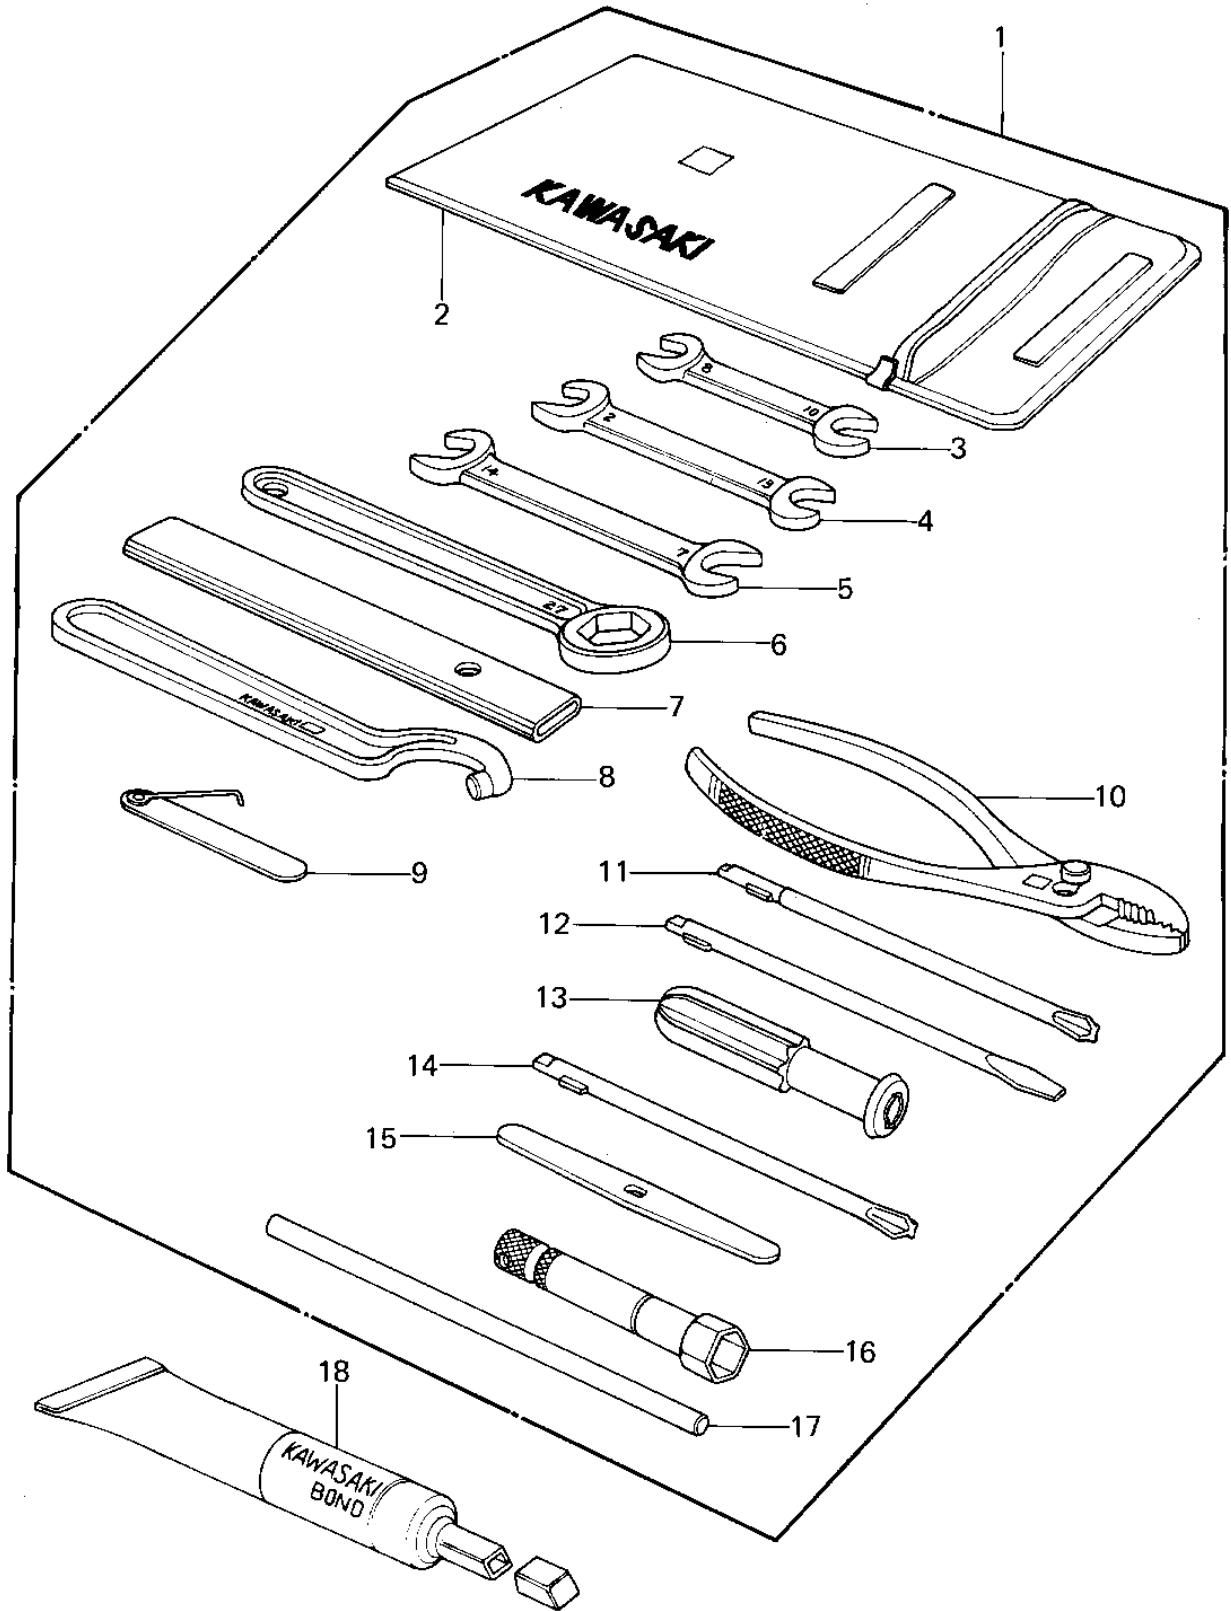

1977 KZ1000 PARTS DIAGRAM

OWNER TOOLS ('77-'78 A1/A2/A2A)

1977 KZ1000 PARTS LIST

OWNER TOOLS ('77-'78 A1/A2/A2A)

ITEM NAME	PART NUMBER	QUANTITY
TOOL KIT (Ref # 1)	56007-049	1
BAG,TOOL (Ref # 2)	56008-006	1
WRENCH,OPEN,8X10 (Ref # 3)	92126-001	1
WRENCH,OPEN END,12X1 (Ref # 4)	92126-002	1
TOOL-WRENCH,OPEN END (Ref # 5)	92110-1153	1
TOOL-WRENCH,BOX END, (Ref # 6)	92110-1147	1
TOOL-WRENCH,BOX END,2 (Ref # 7)	92111-004	1
92110-1035 (Canada) (Ref # 8)	92108-007	1
GAUGE,THICKENSS (Ref # 9)	92128-001	1
PLIERS,160MM (Ref # 10)	92112-003	1
TOOL-DRIVER (Ref # 11)	92107-1052	1
92107-1052 (Canada) (Ref # 12)	92107-007	1
92106-1001 (Canada) (Ref # 13)	92106-004	1
92107-1002 (Canada) (Ref # 14)	92107-008	1
LEVER,SCREW DRIVER (Ref # 15)	92111-006	1
WRENCH,SPARK PLUG (Ref # 16)	92108-008	1
BAR,SPARK PLUG WRENC (Ref # 17)	92111-005	1
LIQUID GASKET (Ref # 18)	92104-002	1