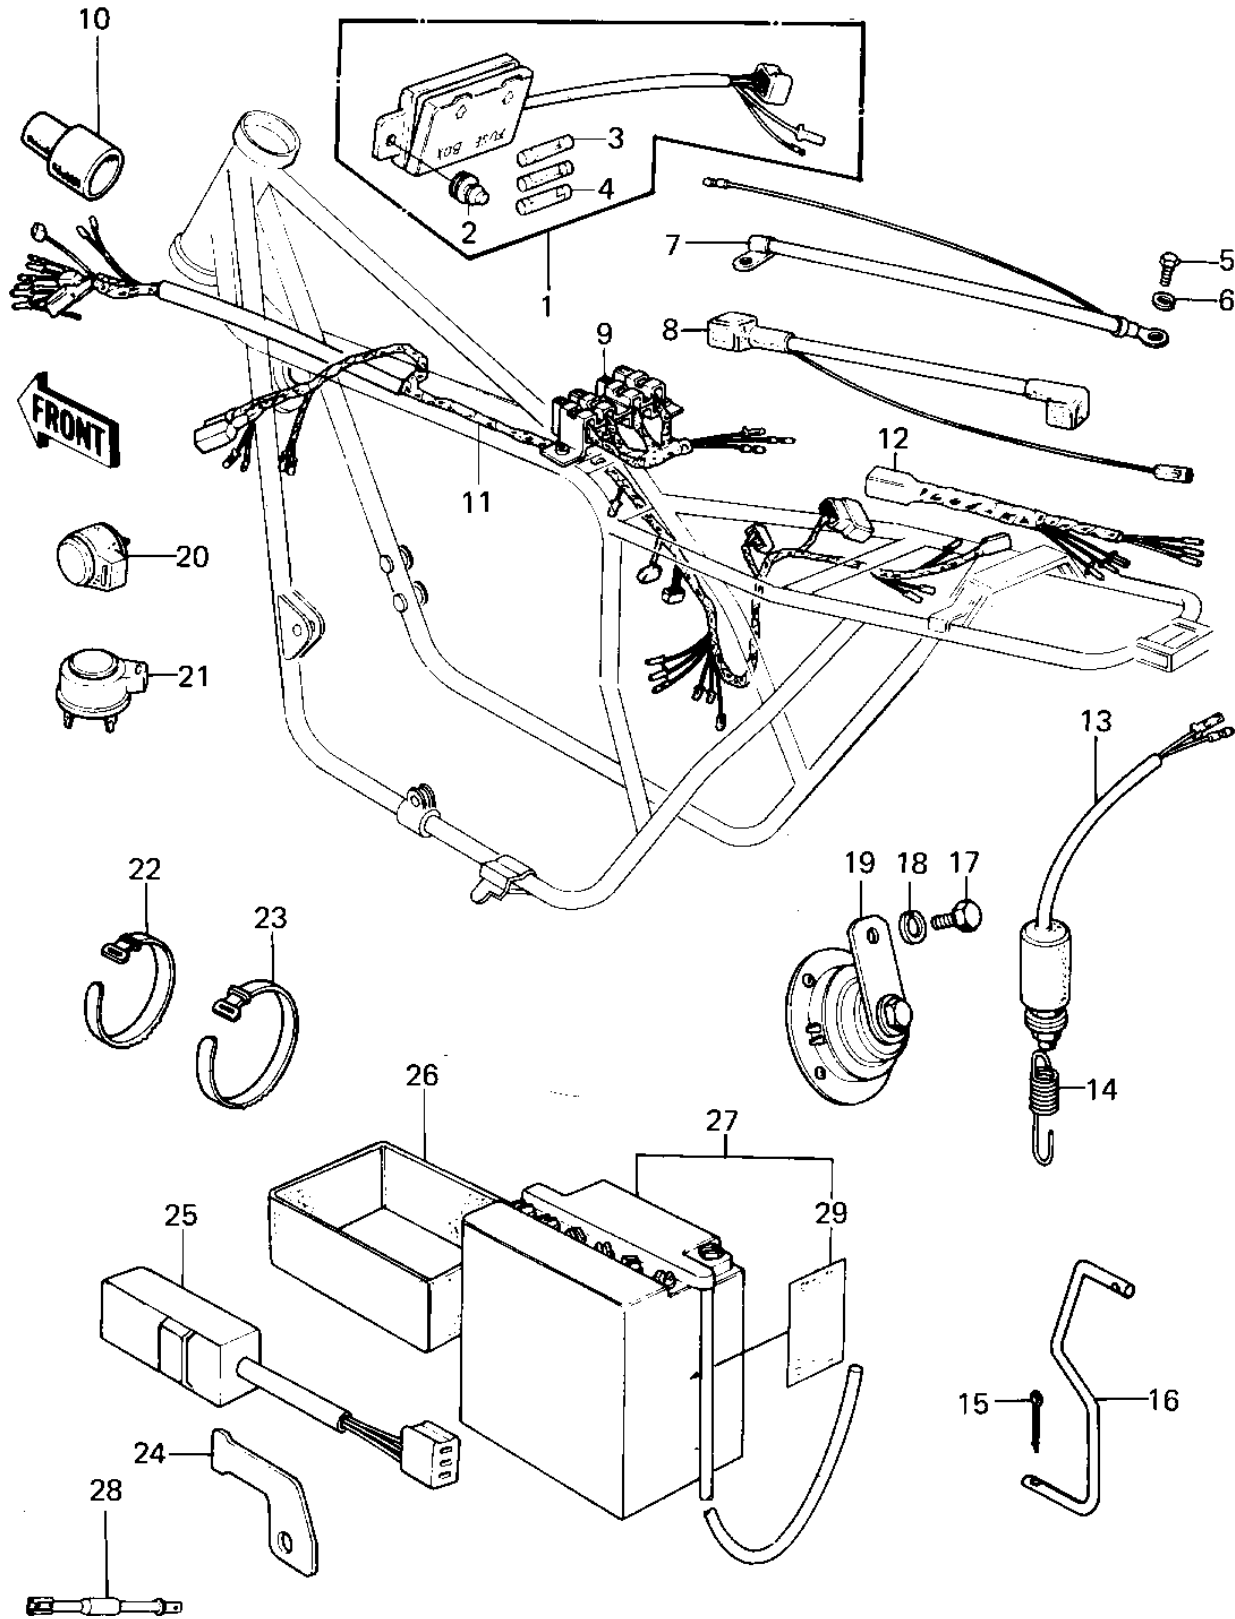

## 1977 KZ1000 PARTS DIAGRAM

CHASSIS ELECTRICAL EQUIPMENT ('77-'78 A1)

## 1977 KZ1000 PARTS LIST

CHASSIS ELECTRICAL EQUIPMENT ('77-'78 A1)

ITEM NAME	PART NUMBER	QUANTITY
FUSE ASSY (Ref # 1)	26004-035	1
DAMPER RUBBER,FUSE (Ref # 2)	92075-279	1
FUSE-20A (Ref # 3)	26006-005	1
FUSE 10A (Ref # 4)	26006-003	1
BOLT,HEX HEAD,6MM (Ref # 5)	92001-137	1
WASHER SPRING 6MM (Ref # 6)	461F0600	1
WIRE,BATTERY GROUND (Ref # 7)	26010-054	1
WIRE,STARTER LEAD (Ref # 8)	26010-053	1
WIRING HARNESS,CENTE (Ref # 9)	26002-057	1
COVER WIRING HARNESS (Ref # 10)	26009-003	1
WIRING HARNESS,MAIN (Ref # 11)	26001-145	1
WIRING HARNESS,MAIN (Ref # 11)	26001-1035	1
WIRING HARNESS,REAR (Ref # 12)	26002-031	1
SWITCH-BRAKE LAMP (Ref # 13)	27010-017	1
SPRING BRAKE LAMP SW (Ref # 14)	27011-009	1
PIN COTTER 1.6X10 (Ref # 15)	550D1610	1
HOOK,BRK LAMP SW SPR (Ref # 16)	27012-010	1
BOLT-SMALL-UPSET,8X1 (Ref # 17)	115G0816	1
WASHER SPRING 8MM (Ref # 18)	461F0800	1
HORN (Ref # 19)	27003-1006	2
RELAY-TURN SIGNAL (Ref # 20)	27002-011	1
RELAY,TURN SIGNAL (Ref # 21)	27002-016	1
BAND,SHORT (Ref # 22)	92072-030	2
BAND,WIRING HARNESS (Ref # 23)	92072-056	2
BRACKET,OUTAGE SWITC (Ref # 24)	32060-014	1
SWITCH,OUTAGE,INDICT (Ref # 25)	28019-001	1
CASE,BATTERY (Ref # 26)	32099-015	1
YUA BAT YB14L-A2 (Ref # 27)	26012-1008	2
REGULATOR (Ref # 28)	21066-026	1

## 1977 KZ1000 PARTS LIST

CHASSIS ELECTRICAL EQUIPMENT ('77-'78 A1)

ITEM NAME	PART NUMBER	QUANTITY
LABEL-WARNING,BATTER (Ref # 29)	56040-1036	1