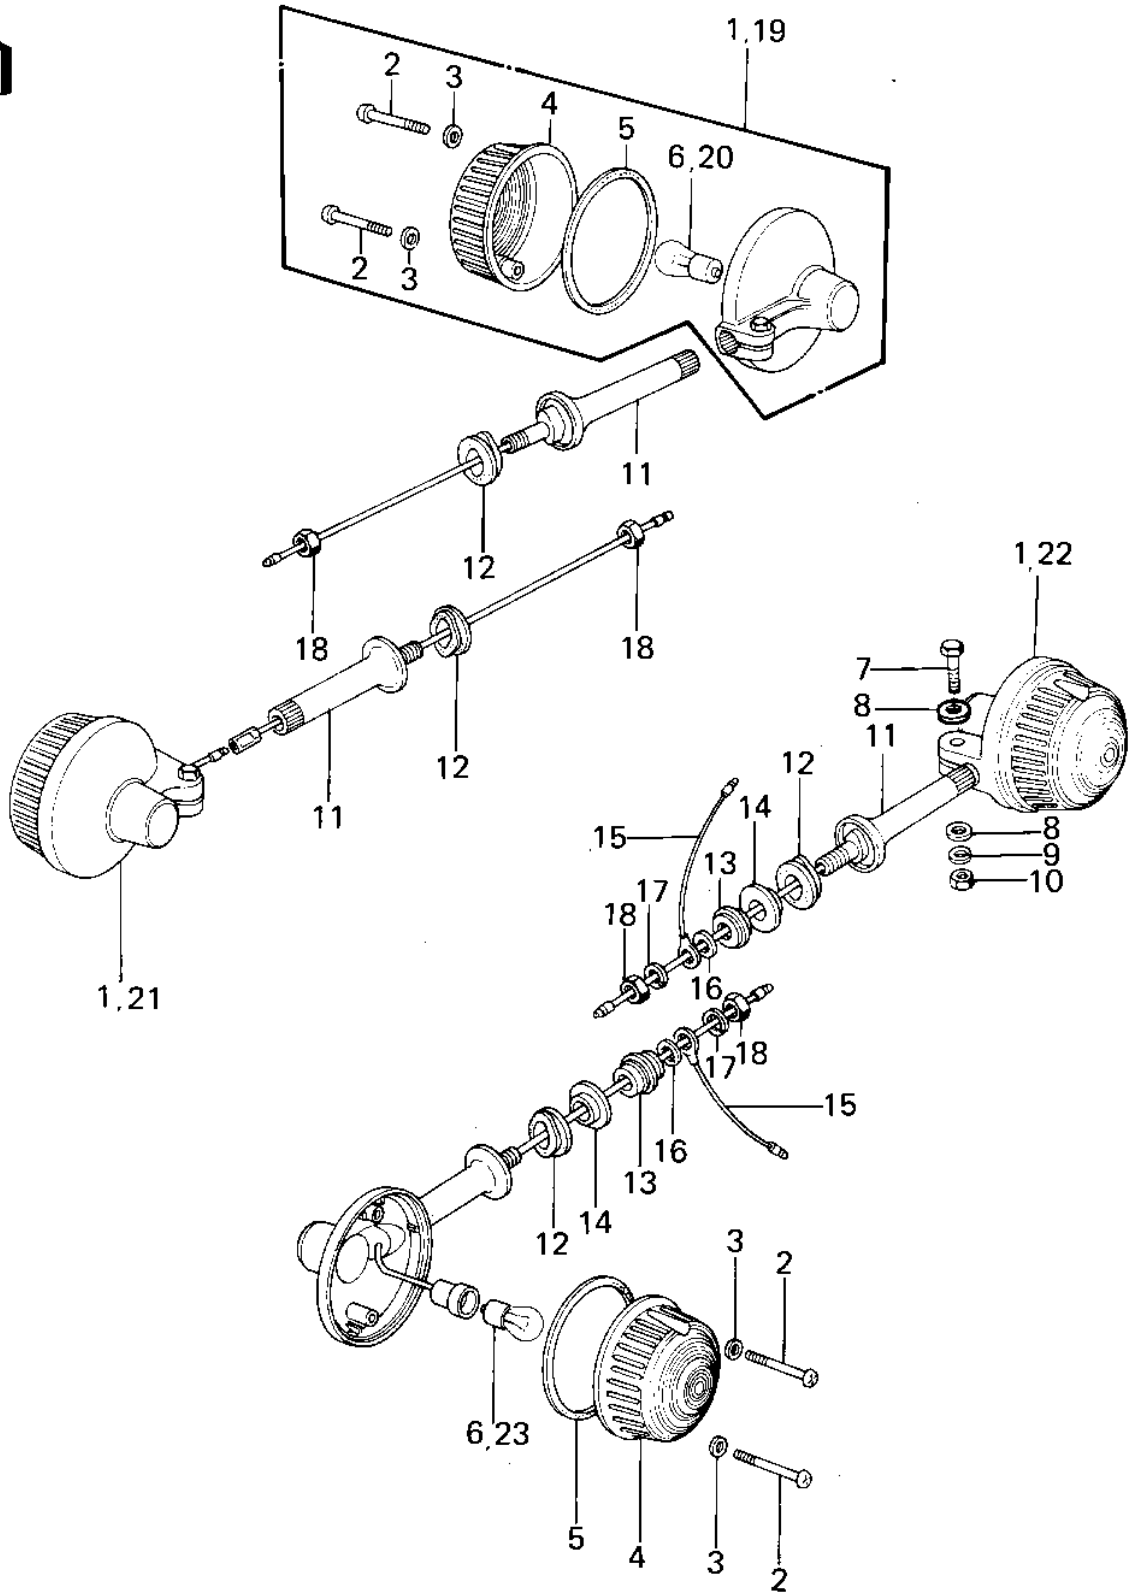

## 1977 KZ1000 PARTS DIAGRAM

TURN SIGNALS ('77-'78 A1/A2/A2A)

## 1977 KZ1000 PARTS LIST

TURN SIGNALS ('77-'78 A1/A2/A2A)

ITEM NAME	PART NUMBER	QUANTITY
LAMP ASSY,TURN SIGNA (Ref # 1)	23040-034	1
SCREW-PAN HEAD,4X35 (Ref # 2)	220E0435A	1
WASHER-PLAIN,4MM (Ref # 3)	23058-002	1
LENS-SIGNAL LAMP (Ref # 4)	23048-1024	1
GASKET,TURN SIG LAMP (Ref # 5)	23050-002	1
BULB 12V 32CP (Ref # 6)	92069-055	2
BOLT-UPSET (Ref # 7)	112G0630	1
WASHER PLAIN 6MM (Ref # 8)	411B0600	1
WASHER SPRING 6MM (Ref # 9)	461F0600	1
NUT 6MM (Ref # 10)	311B0600	1
BRACKET-TURN SIG LAM (Ref # 11)	23078-001	1
BRACKET,TURN SIG LAM (Ref # 11)	23051-1006	1
DAMPER RUBBER (Ref # 12)	92075-128	1
COLLAR (Ref # 13)	92027-147	1
DAMPER RUBBER,SIG LM (Ref # 14)	92075-158	1
LEAD WIRE,SIGNAL LAM (Ref # 15)	26011-063	1
WASHER,PLAIN (Ref # 16)	92022-239	1
WASHER SPRING 10MM (Ref # 17)	461F1000	1
NUT 10MM (Ref # 18)	315B1000	1
LIGHT ASSY,TRN SG,R. (Ref # 19)	23040-1005	1
BULB,12V 23/8W (Ref # 20)	92069-060	1
LIGHT ASSY,TRN,SG,L. (Ref # 21)	23040-1006	1
LAMP-TURN SIGNAL (Ref # 22)	23040-029	1