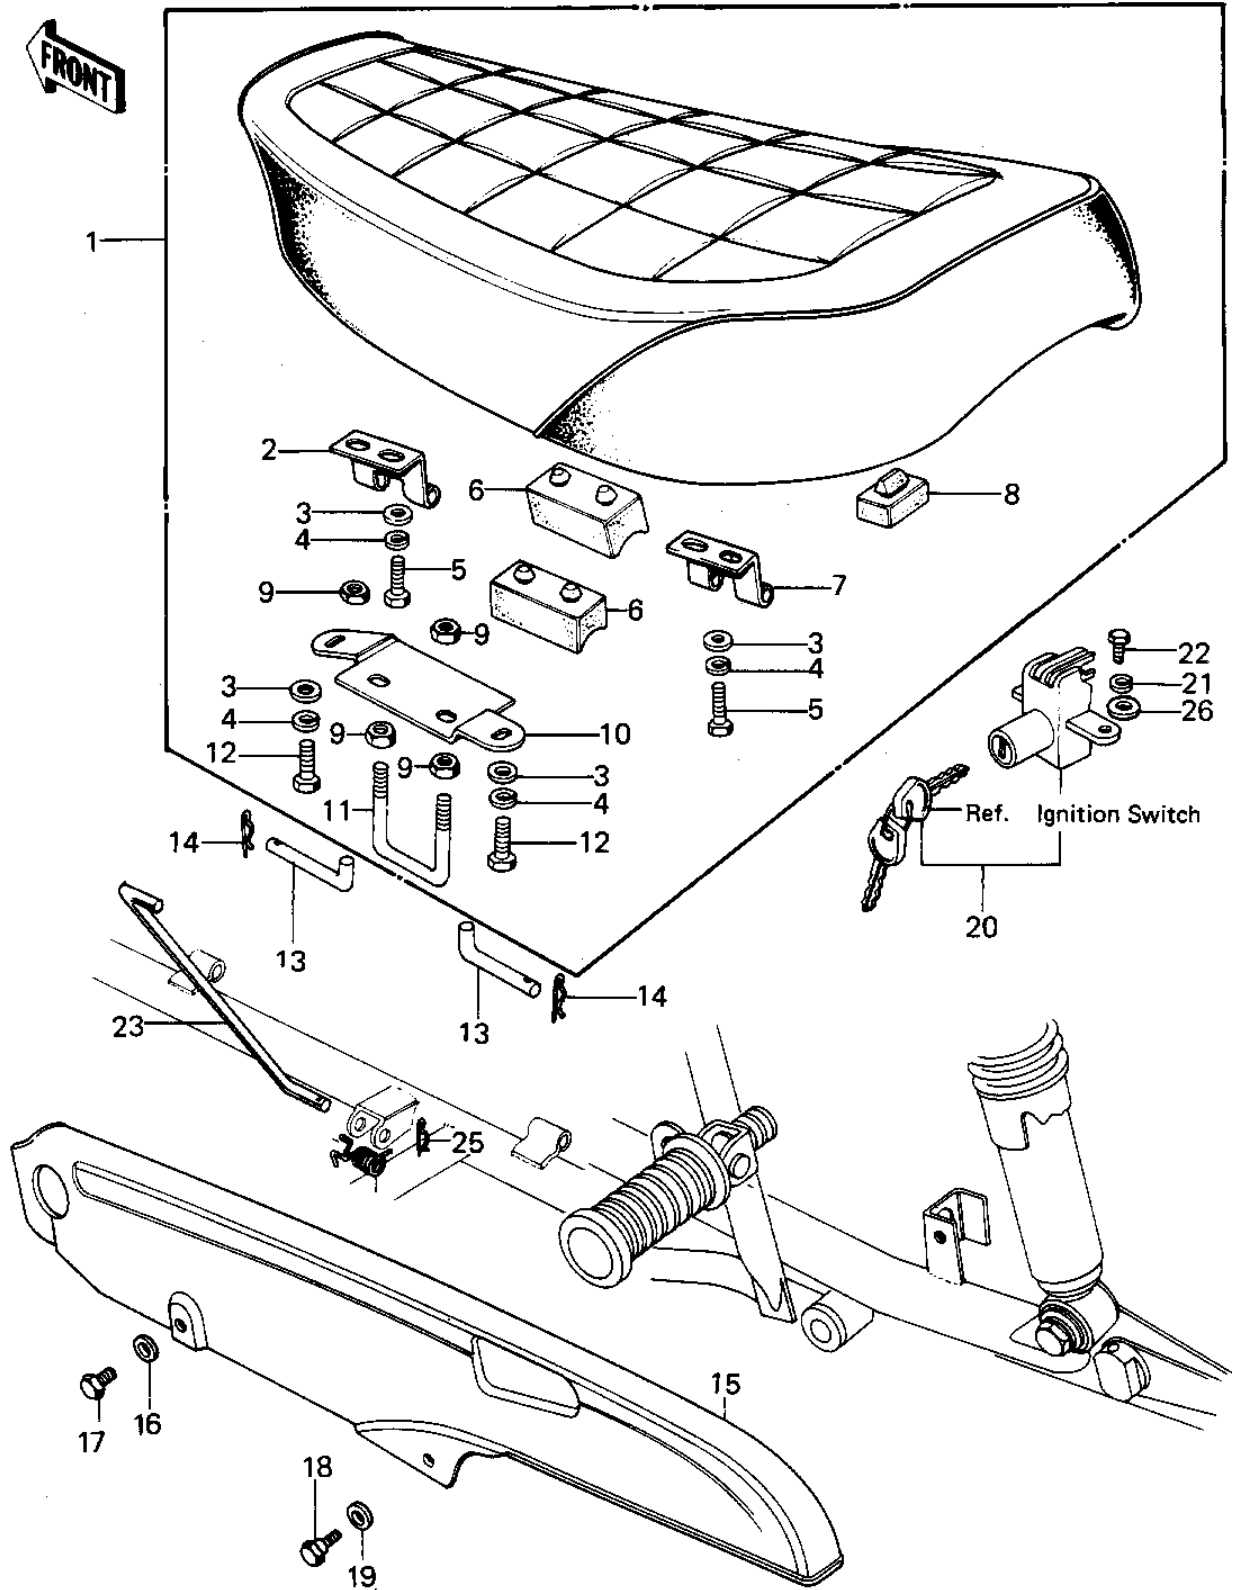

## 1977 KZ1000 PARTS DIAGRAM

SEAT/CHAIN COVER ('77-'78 A1/A2/A2A)

## 1977 KZ1000 PARTS LIST

SEAT/CHAIN COVER ('77-'78 A1/A2/A2A)

ITEM NAME	PART NUMBER	QUANTITY
SEAT-ASSY,DUAL (Ref # 1)	53001-119	1
SEAT-ASSY,DUAL (Ref # 1)	53001-1009	1
HINGE,REAR (Ref # 2)	53009-030	1
WASHER PLAIN 6MM (Ref # 3)	411B0600	2
WASHER SPRING 6MM (Ref # 4)	461F0600	2
BOLT-UPSET,6X16 (Ref # 5)	112G0616	1
DAMPER RUBBER,SEAT (Ref # 6)	92075-139	1
HINGE,REAR (Ref # 7)	53009-032	1
SEAT DUAL (Ref # 7)	53001-034	1
DAMPER RUBBER (Ref # 8)	92075-099	1
NUT 6MM (Ref # 9)	311B0600	1
BRACKET,SEAT CATCH (Ref # 10)	53058-003	1
CATCH, SEAT (Ref # 11)	53056-002	1
BOLT-UPSET 6X14 (Ref # 12)	112B0614	2
PIN,DUAL SEAT PIVOT (Ref # 13)	53011-008	1
COTTER PIN (Ref # 14)	92041-003	2
CASE-CHAIN (Ref # 15)	36014-061	1
WASHER 6.5X20X1.6T (Ref # 16)	92022-125	1
BOLT-UPSET (Ref # 17)	112G0618	1
BOLT,HEAX HEAD,6X14 (Ref # 18)	92001-115	1
WASHER,8.5X20X1.6 (Ref # 19)	92022-1561	1
LOCK,SEAT (Ref # 20)	27030-005	1
HOOK SEAT (Ref # 23)	53054-001	1
SPRING,SEAT HOOK (Ref # 24)	53055-001	1
SPRING,SEAT HOOK (Ref # 24)	92081-1053	1