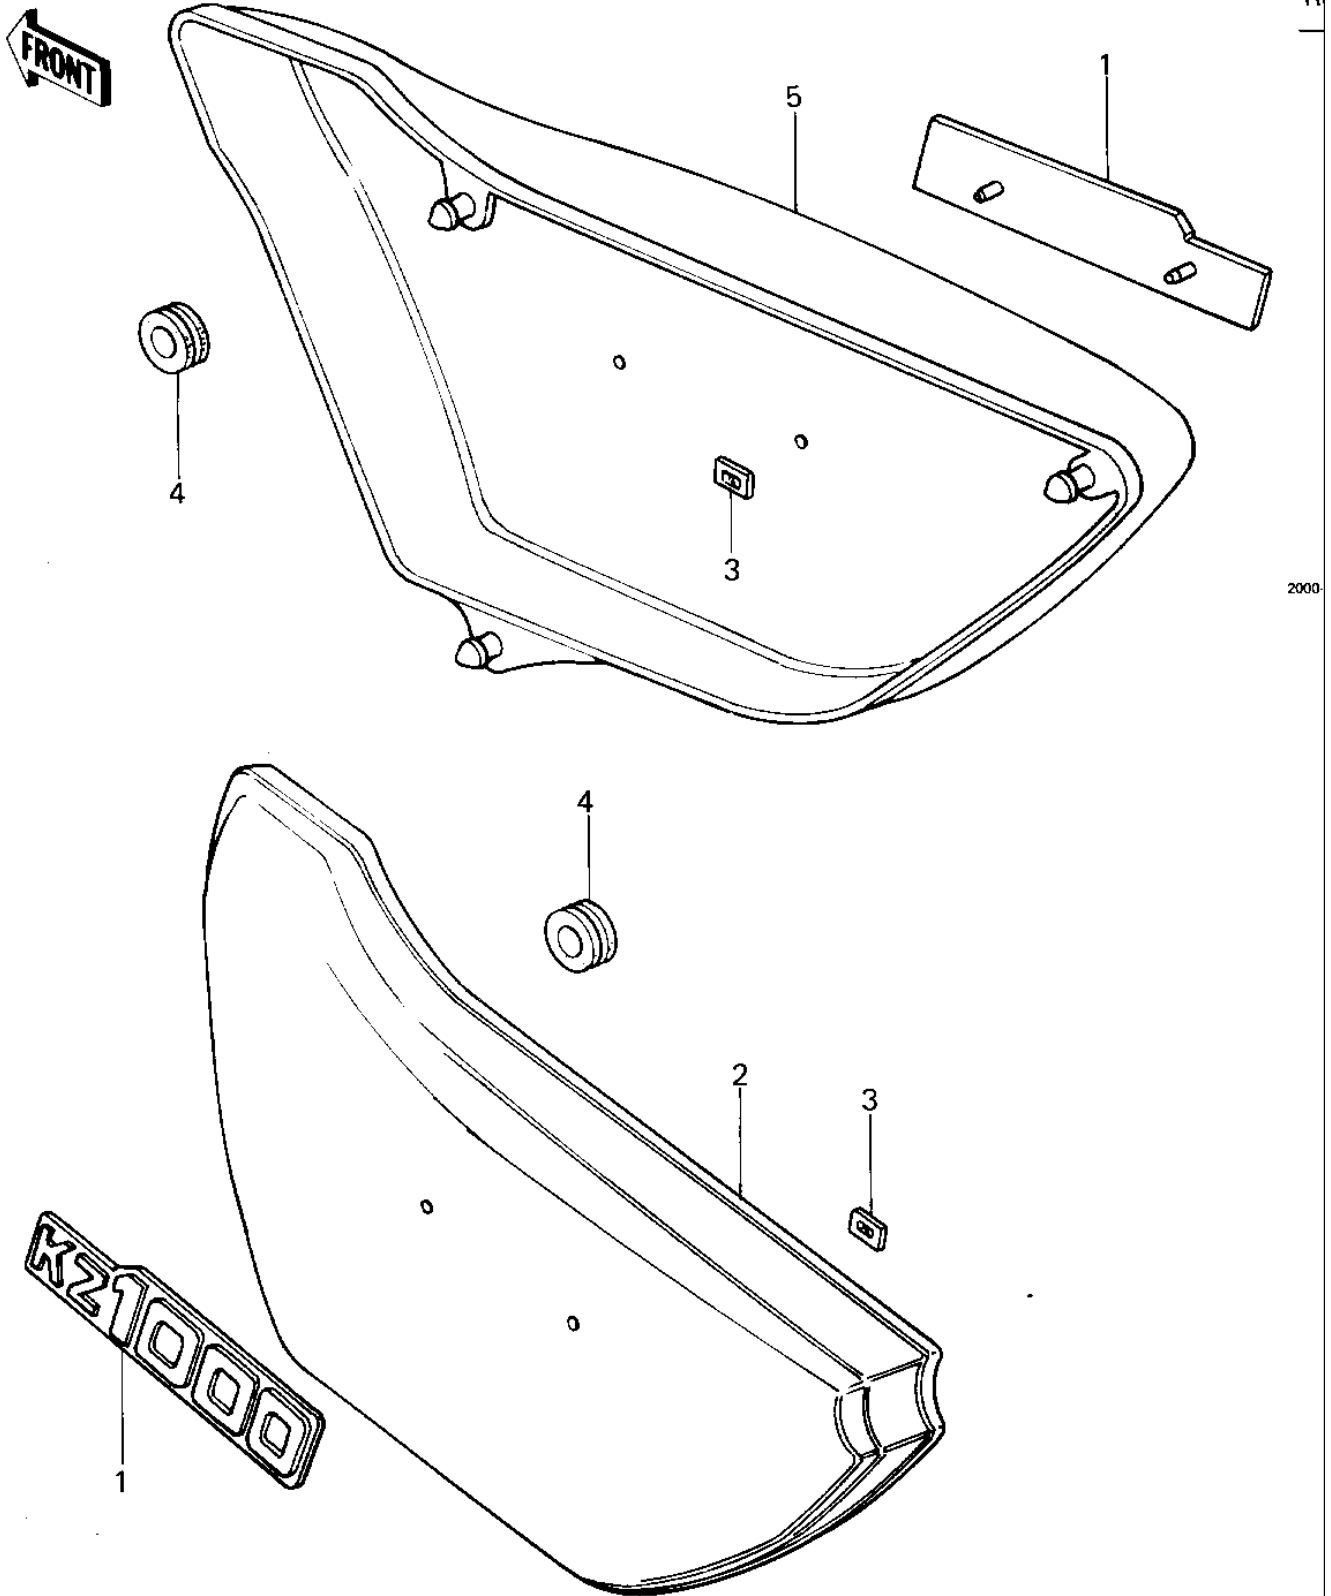

## 1977 KZ1000 PARTS DIAGRAM

SIDE COVERS ('77-'78 A1/A2/A2A)

## 1977 KZ1000 PARTS LIST

SIDE COVERS ('77-'78 A1/A2/A2A)

ITEM NAME	PART NUMBER	QUANTITY
EMBLEM,SIDE COVER (Ref # 1)	56018-261	1
COVER,L.H SIDE,D.W.R (Ref # 2)	36001-054-4H	1
COVER,L.H. SIDE D.BL (Ref # 2)	36001-054-4J	1
COVER,L.H.SIDE,GREEN (Ref # 2)	36001-054-7T	1
COVER,L.H.SIDE,L.RED (Ref # 2)	36001-054-7V	1
NUT,LOCK,3MM (Ref # 3)	92018-005	1
GROMMET (Ref # 4)	92071-056	1
COVER,RH SIDE,D.W.RE (Ref # 5)	36007-058-4H	1
COVER,RH SIDE,D.SKY (Ref # 5)	36007-058-4J	1
COVER,RH SIDE,GREEN (Ref # 5)	36007-058-7T	1
COVER,RH SIDE,L.RED (Ref # 5)	36007-058-7V	1
COVER,RH SIDE,EBONY (Ref # 5)	36007-058-8G	1