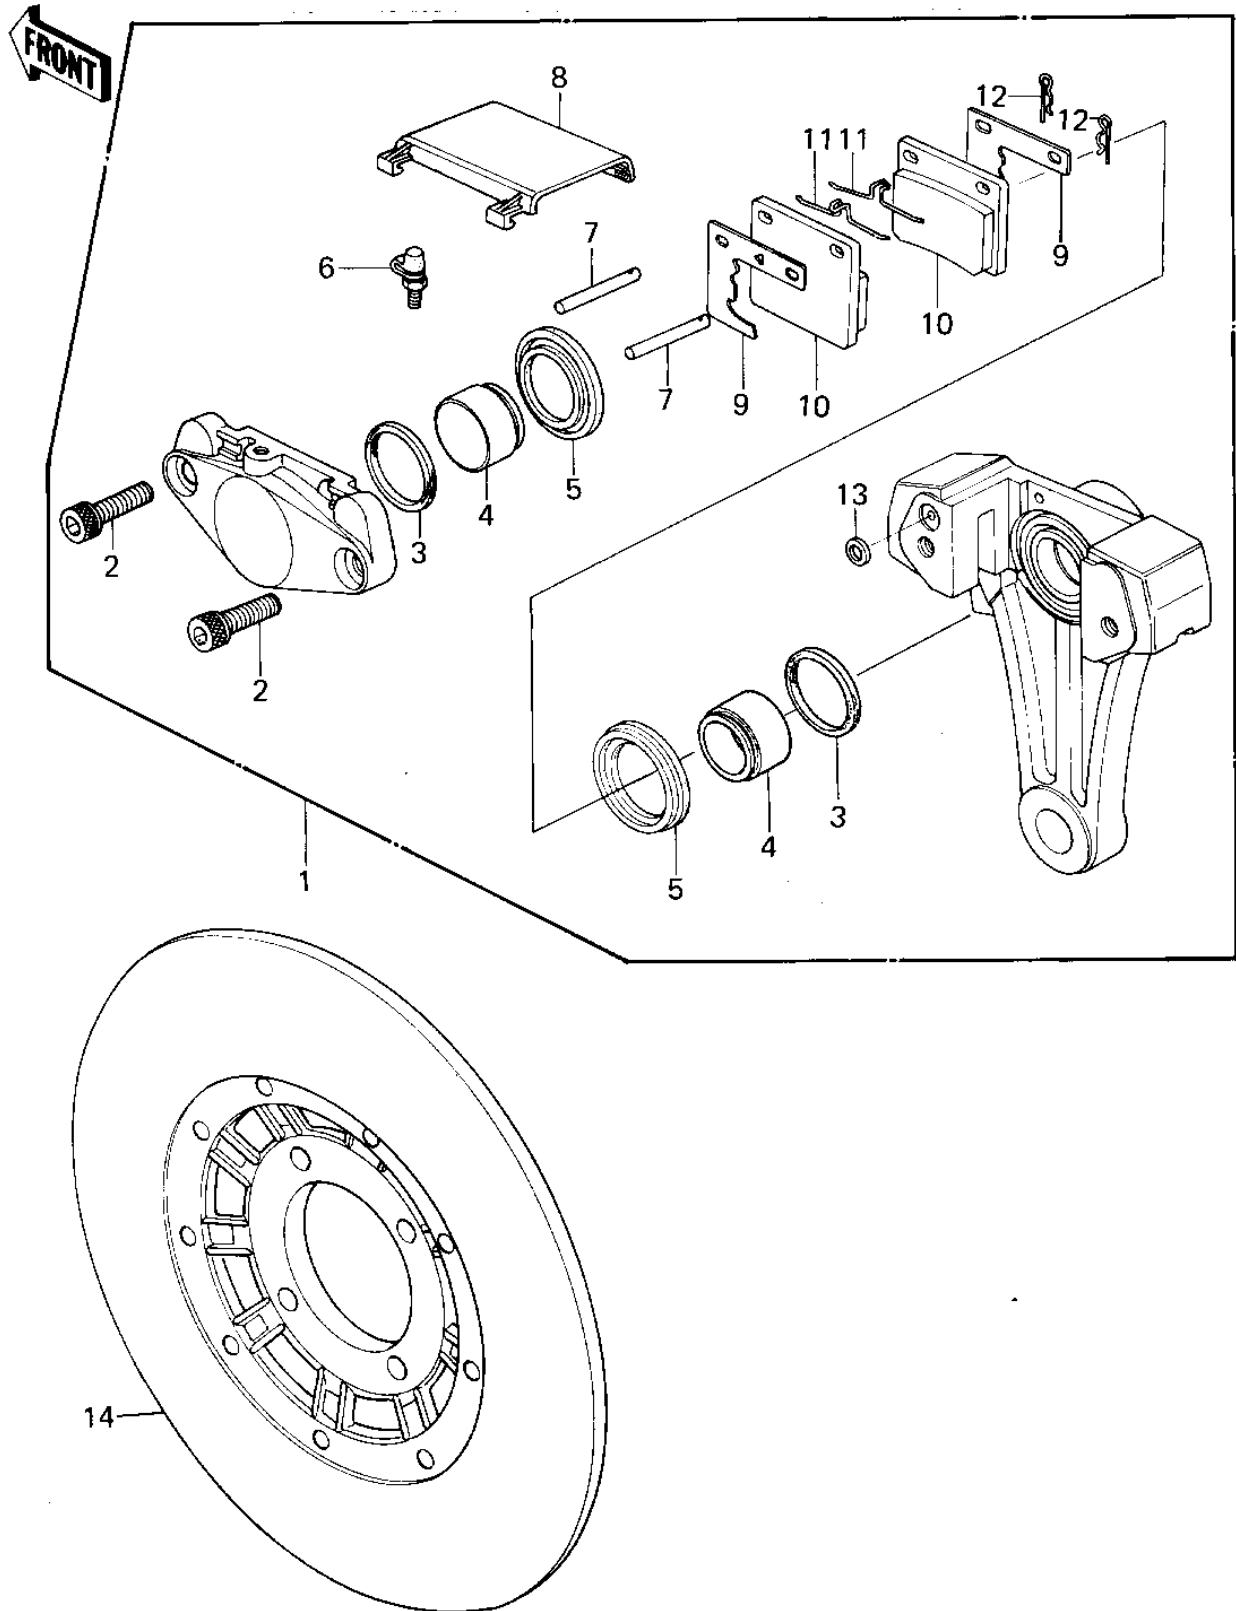

1977 KZ1000 PARTS DIAGRAM

REAR BRAKE ('77-'78 A1/A2/A2A)

1977 KZ1000 PARTS LIST

REAR BRAKE ('77-'78 A1/A2/A2A)

ITEM NAME	PART NUMBER	QUANTITY
CALIPER ASSY,REAR (Ref # 1)	43041-025	1
BOLT,REAR CALIPER (Ref # 2)	43033-005	1
RING,PISTON SEAL (Ref # 3)	43049-002	1
PISTON,REAR CALIPER (Ref # 4)	43048-008	1
DUST SEAL,PISTON (Ref # 5)	43054-004	1
BLEEDER SET (Ref # 6)	43085-001	1
PIN (Ref # 7)	43045-007	1
CAP (Ref # 8)	43024-004	1
SHIM (Ref # 9)	43076-004	1
PAD (Ref # 10)	43050-010	1
SPRING (Ref # 11)	43086-002	1
CLIP (Ref # 12)	43084-003	1
RING,SEAL (Ref # 13)	43053-008	1
DISC PLATE,REAR DISC (Ref # 14)	41080-010	1