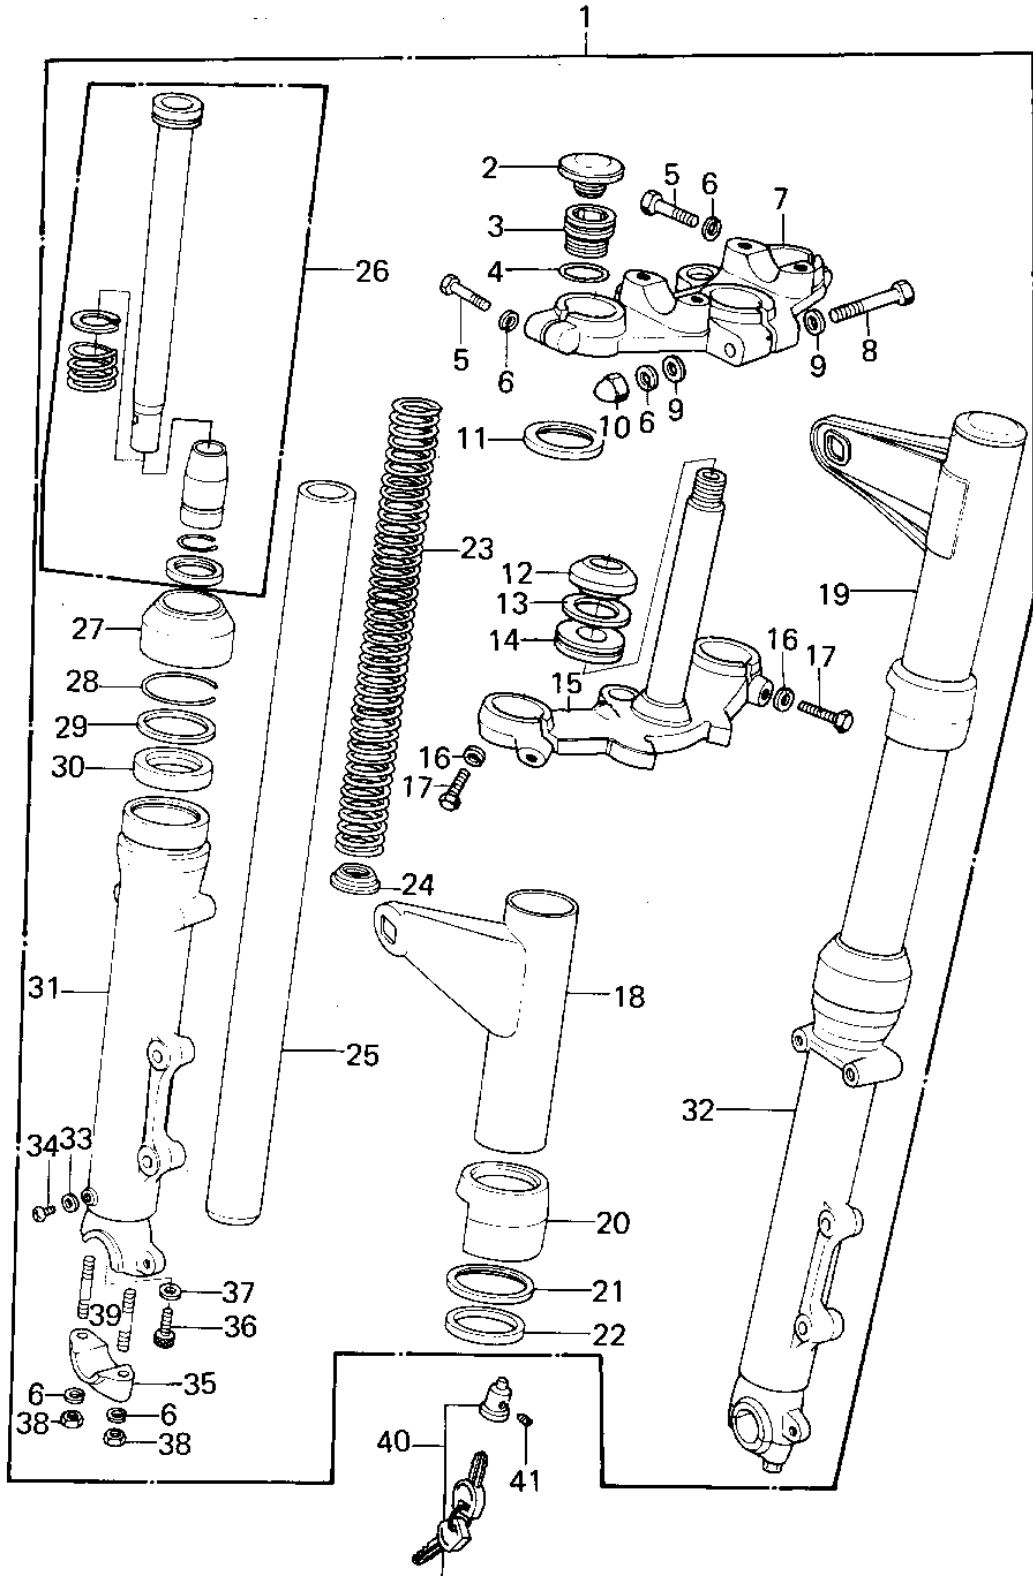

1977 KZ1000 PARTS DIAGRAM

FRONT FORK (KZ1000-A2/A2A)

Ref. Ignition Switch

1977 KZ1000 PARTS LIST

FRONT FORK (KZ1000-A2/A2A)

ITEM NAME	PART NUMBER	QUANTITY
FORK-FRONT (Ref # 1)	44001-1007	1
CAP,RUBBER (Ref # 2)	11012-1017	1
CAP,FORK SPRING (Ref # 3)	44029-1003	1
"O" RING,FORK TOP (Ref # 4)	92055-1009	1
BOLT-HEX HEAD.8M/M (Ref # 5)	44041-045	1
WASHER SPRING 8MM (Ref # 6)	461F0800	1
HEAD,STEERING (Ref # 7)	44039-073	1
BOLT-STEERING STEM H (Ref # 8)	44041-042	1
WASHER PLAIN 8MM (Ref # 9)	410B0800	1
NUT FUEL TANK FRONT (Ref # 10)	92020-007	1
WASHER,FORK COVER (Ref # 11)	44064-005	1
CONE,STEERING STEM (Ref # 12)	92047-012	1
WASHER,PLAIN (Ref # 13)	92022-231	1
OIL SEAL,STEERING ST (Ref # 14)	92056-003	1
STEM,STEERING (Ref # 15)	44037-098	1
WASHER SPRING 12MM (Ref # 16)	461F1200	1
BOLT-HEX HEAD,12X36 (Ref # 17)	92003-064	1
COVER,L.H FORK (Ref # 18)	44033-072	1
COVER,R.H FORK (Ref # 19)	44034-072	1
GUIDE,FORK COVER (Ref # 20)	44064-025	1
WASHER,FORK COU GUID (Ref # 21)	44064-008	1
GASKET,FORK COVER (Ref # 22)	44045-038	1
SPRING,FORK (Ref # 23)	44026-1003	1
GUIDE,FORK SPRING (Ref # 24)	44028-1001	1
TUBE,FORK INNER (Ref # 25)	44013-1003	1
CYLINDER-FORK (Ref # 26)	44022-1002	1
DUST SHEILD,FORK (Ref # 27)	44010-032	1
CIRCLIP-OIL SEAL FIT (Ref # 28)	44044-012	1
WASHER-OIL SEAL FIT (Ref # 29)	44043-044	1

1977 KZ1000 PARTS LIST

FRONT FORK (KZ1000-A2/A2A)

ITEM NAME	PART NUMBER	QUANTITY
OIL SEAL,FORK (Ref # 30)	44009-024	1
TUBE,LH,FORK OUTER (Ref # 31)	44005-1031	1
TUBE,RH,FORK OUTER (Ref # 32)	44006-1031	1
GASKET FORK DRAIN PL (Ref # 33)	44045-002	1
SCREW PAN HEAD 4X8 (Ref # 34)	220B0408	2
BOLT-FORK CYLINDER (Ref # 36)	44041-040	1
GASKET,FORK CYLINDER (Ref # 37)	44045-057	1
NUT,LOCK,8MM (Ref # 38)	92017-013	1
STUD,8X35 (Ref # 39)	92004-1009	1
LOCK,STEERING (Ref # 40)	27016-048	1
UNAVAILABLE IN PRICE BOOK (Ref # 41)	92014016	1