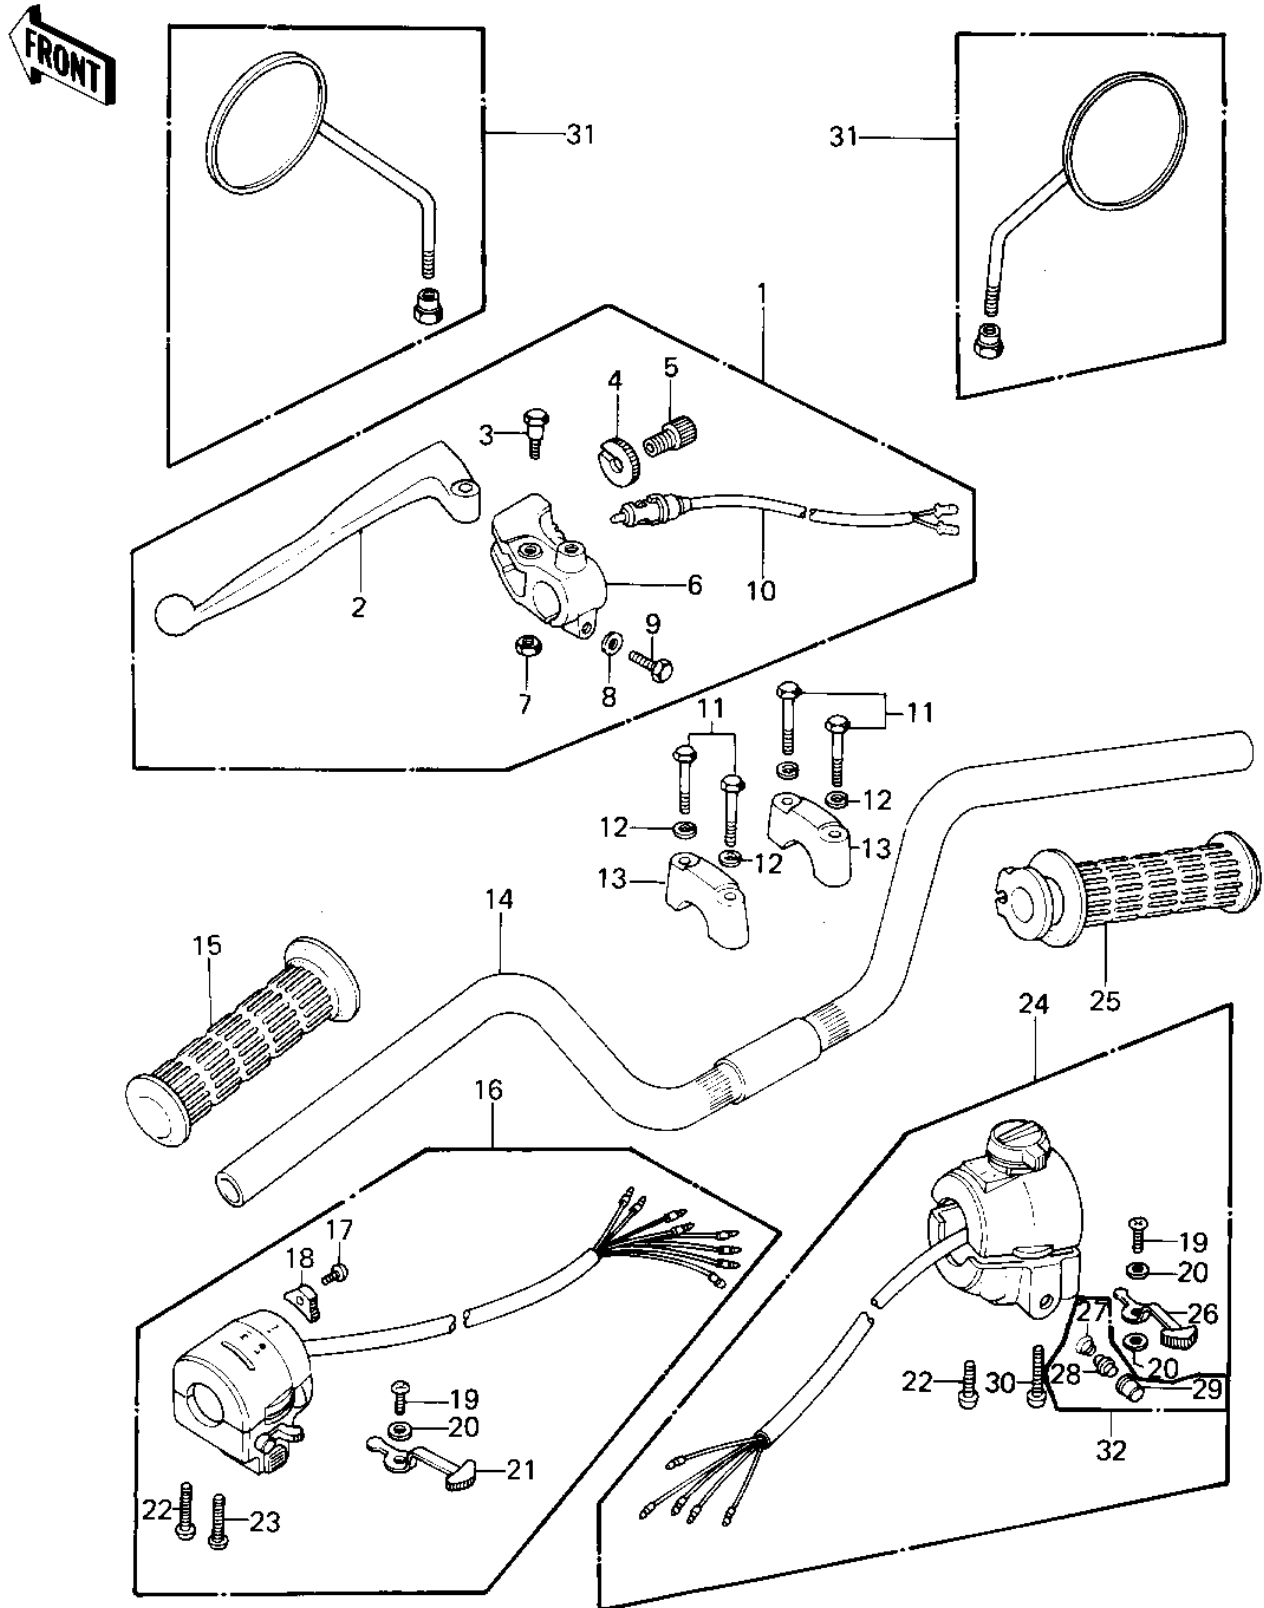

1977 KZ1000 PARTS DIAGRAM

HANDLEBAR ('77-'78 A1/A2/A2A)

1977 KZ1000 PARTS LIST

HANDLEBAR ('77-'78 A1/A2/A2A)

ITEM NAME	PART NUMBER	QUANTITY
LEVER ASSY,CLUTCH (Ref # 1)	46076-054	1
LEVER,CLUTCH (Ref # 2)	46092-023	1
BOLT,HEX HEAD (Ref # 3)	92007-047	1
NUT,CABLE ADJUST NUT (Ref # 4)	46056-007	1
SCREW CABLE ADJUST (Ref # 5)	46055-003	1
HOLDER,CLUTCH LEVER (Ref # 6)	46094-019	1
WASHER PLAIN 6MM (Ref # 8)	410B0600	1
BOLT HEX HEAD 6X25 (Ref # 9)	110N0625	1
SWITCH,CLUTCH (Ref # 10)	27043-002	1
BOLT 8X38 (Ref # 11)	92001-1405	1
WASHER SPRING 8MM (Ref # 12)	461F0800	1
HOLDER-HANDLEBAR (Ref # 13)	46012-008	1
HANDLEBAR (Ref # 14)	46003-039	1
RUBBER,L.H GRIP (Ref # 15)	46075-028	1
CASE ASSY,L.H (Ref # 16)	46091-055	1
SCREW CNTSNK HD 3X8 (Ref # 17)	221B0308A	1
KNOB,LIGHTING SW L.H (Ref # 18)	46044-013	1
SCREW PAN HEAD 3X5 (Ref # 19)	220B0305A	1
WASHER (Ref # 20)	92095-010	1
KNOB,LIGHTING SW L.H (Ref # 21)	46043-005	1
SCREW PAN HEAD 5X30 (Ref # 22)	220B0530	1
SCREW-PAN-CROS (Ref # 23)	220B0540	2
HOUSING ASSY,R.H. CO (Ref # 24)	46091-1031	2
HOUSING ASSY,R.H. (Ref # 24)	46091-1038	3
UNAVAILABLE IN PRICE BOOK (Ref # 25)	46019-308	1
KNOB,LIGHTING SW R.H (Ref # 26)	46043-004	1
SWITCH ASSY,HORN BUT (Ref # 27)	27010-1009	4
REAR VIEW MIRROR (Ref # 31)	56001-1030	1