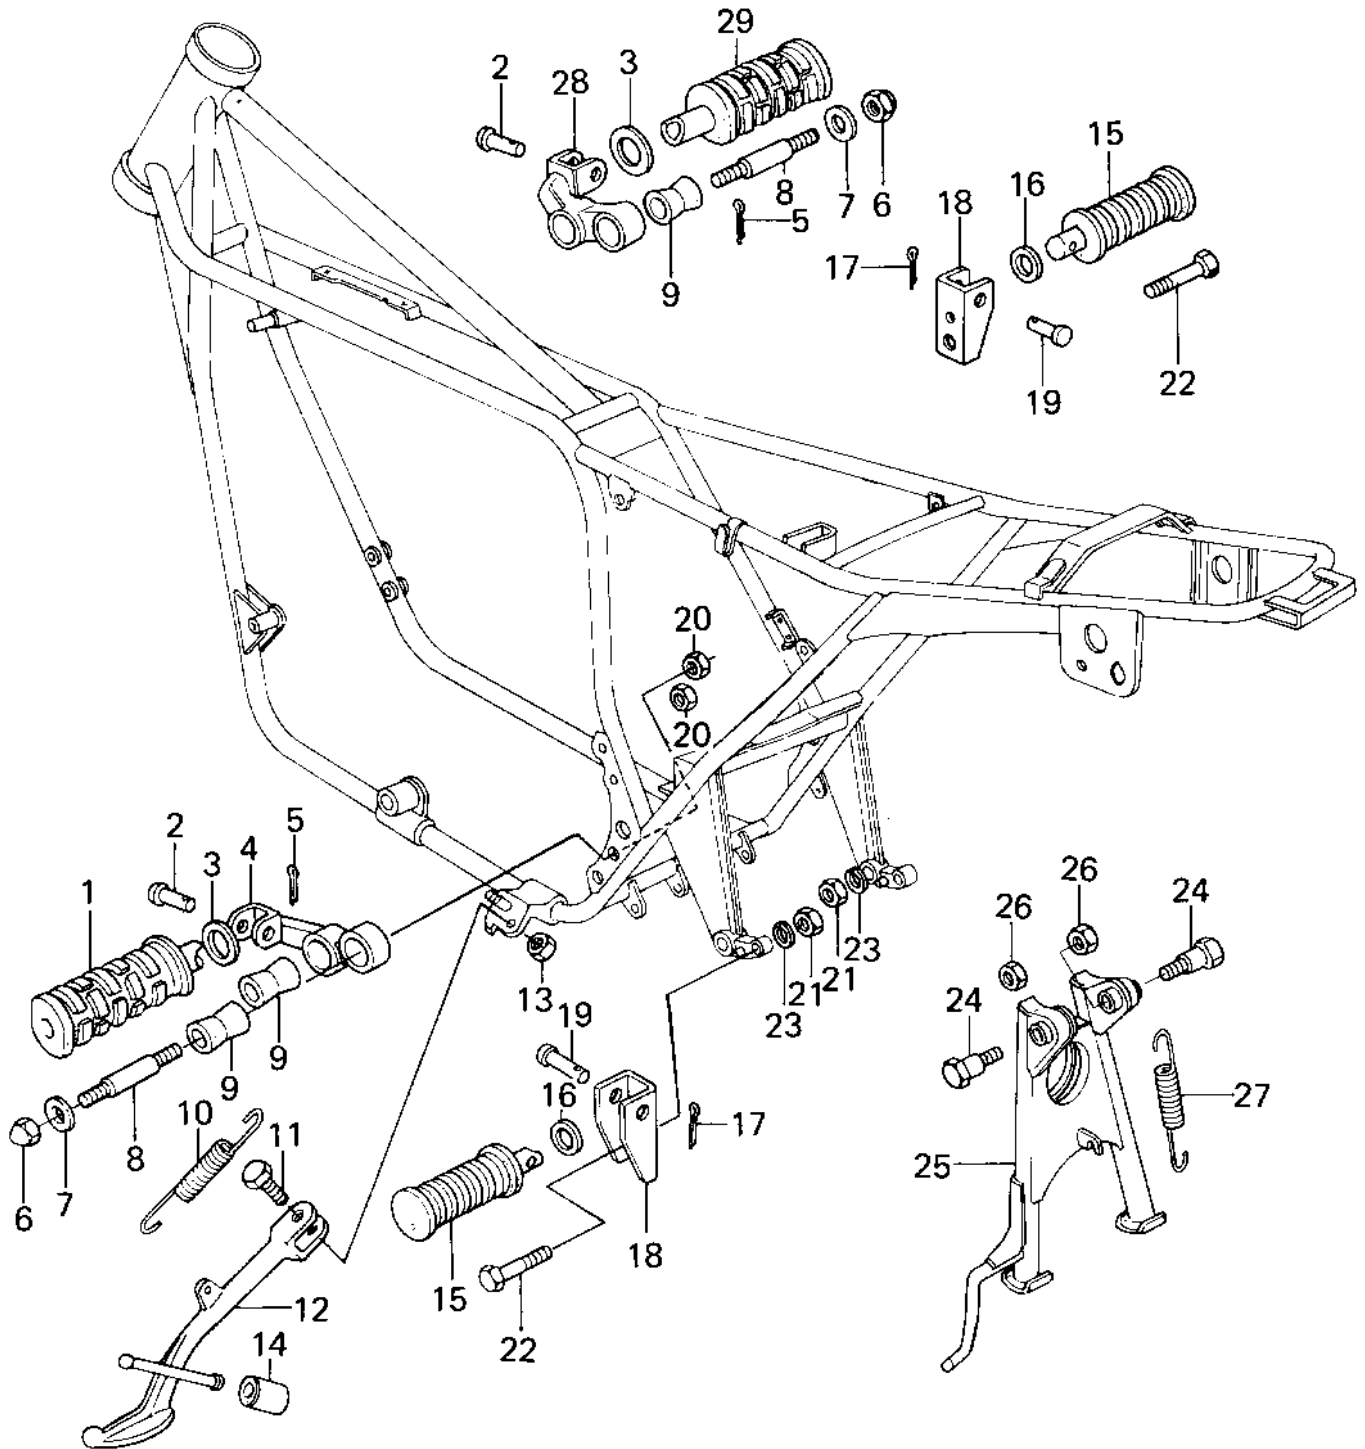

1977 KZ1000 PARTS DIAGRAM

FOOTRESTS/STANDS ('77-'78 A1/A2/A2A)

1977 KZ1000 PARTS LIST

FOOTRESTS/STANDS ('77-'78 A1/A2/A2A)

ITEM NAME	PART NUMBER	QUANTITY
BAR-FOOTREST,L.H (Ref # 1)	34028-011	1
PIN-FOOTREST BAR FIT (Ref # 2)	92043-080	1
WASHER,PLAIN (Ref # 3)	92022-250	1
BRACKET,FOOTREST,L.H (Ref # 4)	34003-036	1
NUT,CAP AND LOCK,8MM (Ref # 5)	92019-013	2
CAP,FOOTRESTBAR (Ref # 7)	92102-010	1
STUD,FOOTREST BAR FI (Ref # 8)	92004-048	1
DAMPER RUBBER,FOOTRS (Ref # 9)	92075-140	1
SPRING,SIDE STAND (Ref # 10)	34025-005	1
BOLT-SIDE STAND (Ref # 11)	92003-079	1
STAND-SIDE (Ref # 12)	34024-1038	1
NUT 10MM (Ref # 13)	315B1000	3
DAMPER RUBB SIDE STN (Ref # 14)	92075-031	1
RUBBER,FOOTREST (Ref # 15)	92076-027	1
WASHER-PLAIN (OPT) (Ref # 16)	92022-199	1
PIN,COTTER,2.0X12 (Ref # 17)	550D2012	1
BRACKET,STEP (Ref # 18)	32054-1021	1
PIN (Ref # 19)	92043-1464	1
NUT,10MM (Ref # 21)	314B1000	1
BOLT,10X28 (Ref # 22)	113G1028	1
WASHER SPRING 10MM (Ref # 23)	461F1000	1
SHAFT MAIN STAND (Ref # 24)	34019-014	1
STAND-MAIN (Ref # 25)	34011-1015	1
NUT,MAIN STAND FITT (Ref # 26)	92016-044	1
SPRING,MAIN STAND (Ref # 27)	34023-012	2
BRACKET,FOOTREST,R.H (Ref # 28)	34003-037	1