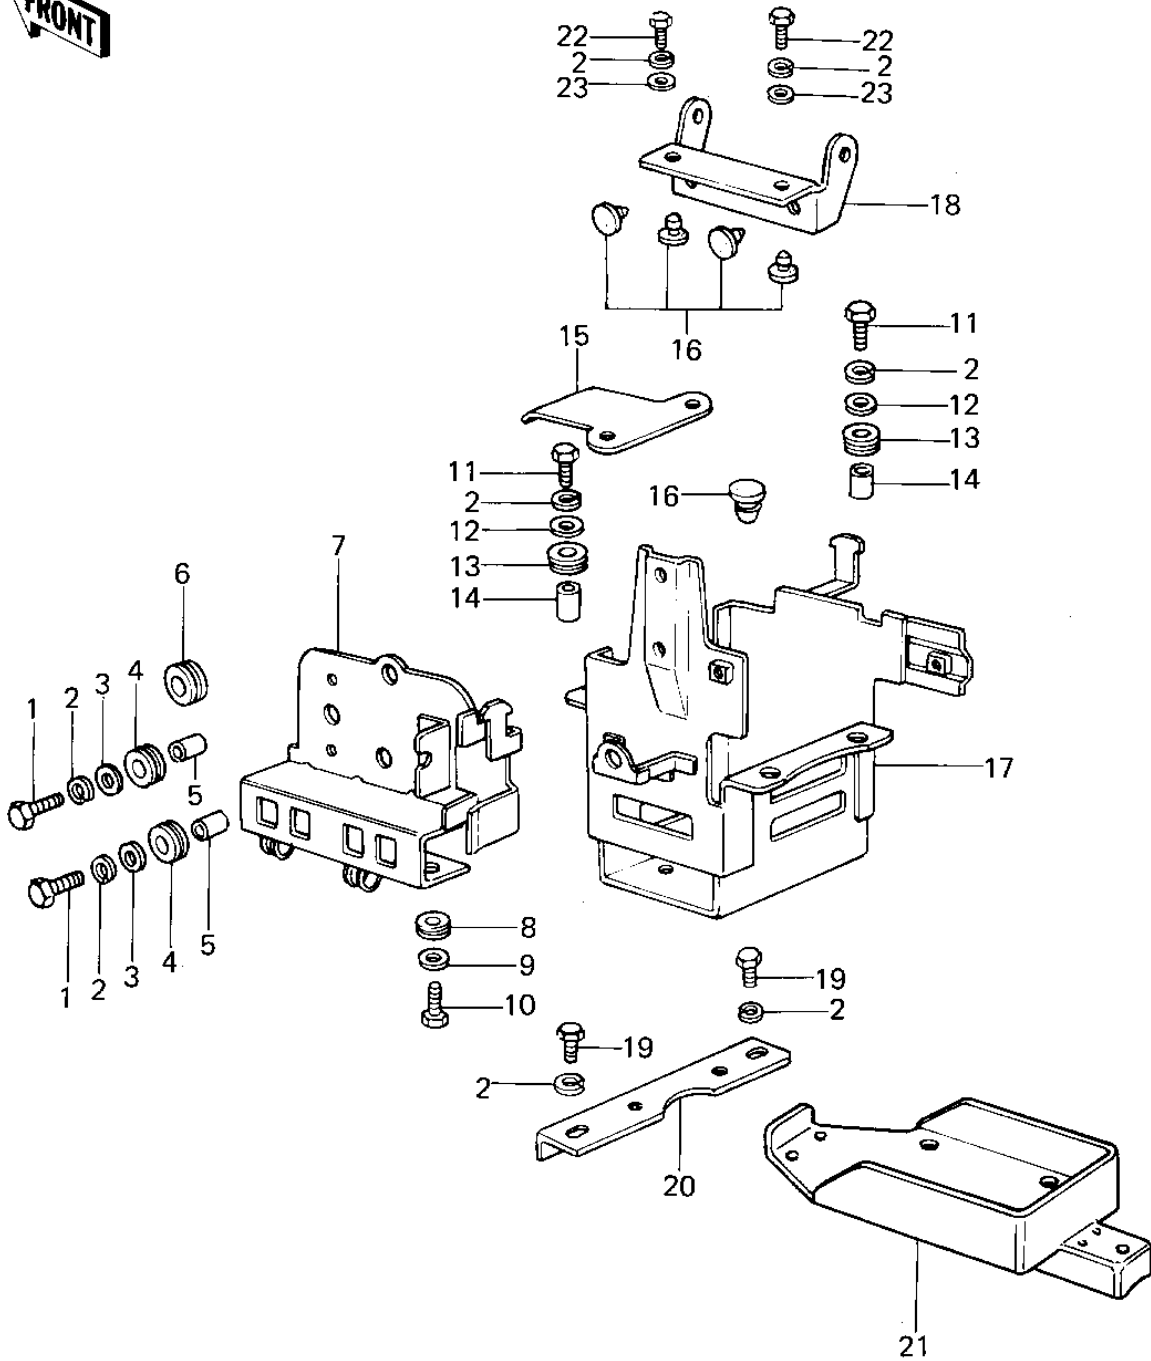

1977 KZ1000 PARTS DIAGRAM

BATTERY CASE/TOOL CASE ('77-'78 A1/A2/A2)

1977 KZ1000 PARTS LIST

BATTERY CASE/TOOL CASE ('77-'78 A1/A2/A2)

ITEM NAME	PART NUMBER	QUANTITY
BOLT-UPSET,6X20 (Ref # 1)	112G0620	1
WASHER SPRING 6MM (Ref # 2)	461F0600	1
WASHER 6.5X22X1.6T (Ref # 3)	92022-237	1
DAMPER RUBBER (Ref # 4)	92075-149	1
COLLAR (Ref # 5)	92027-165	1
DAMPER RUBBER (Ref # 6)	92075-051	2
DAMPER RUBBER,BATTER (Ref # 8)	92075-161	1
WASHER PLAIN 8MM (Ref # 9)	410B0800	1
BOLT,HEAX HEAD,6X14 (Ref # 10)	92001-115	1
BOLT-UPSET (Ref # 11)	112G0630	1
UNAVAILABLE IN PRICE BOOK (Ref # 12)	92022 116	1
UNAVAILABLE IN PRICE BOOK (Ref # 13)	92075 146	1
UNAVAILABLE IN PRICE BOOK (Ref # 14)	92027 156	1
UNAVAILABLE IN PRICE BOOK (Ref # 15)	32105 007	1
UNAVAILABLE IN PRICE BOOK (Ref # 16)	92075 078	1
UNAVAILABLE IN PRICE BOOK (Ref # 17)	32097 044	1
BOLT-UPSET,6X16 (Ref # 19)	112G0616	1
PLATE (Ref # 20)	32113-004	1
CASE,TOOL (Ref # 21)	32098-1001	1
BOLT-UPSET,6X12 (Ref # 22)	112G0612	1
WASHER PLAIN 6MM (Ref # 23)	411B0600	1