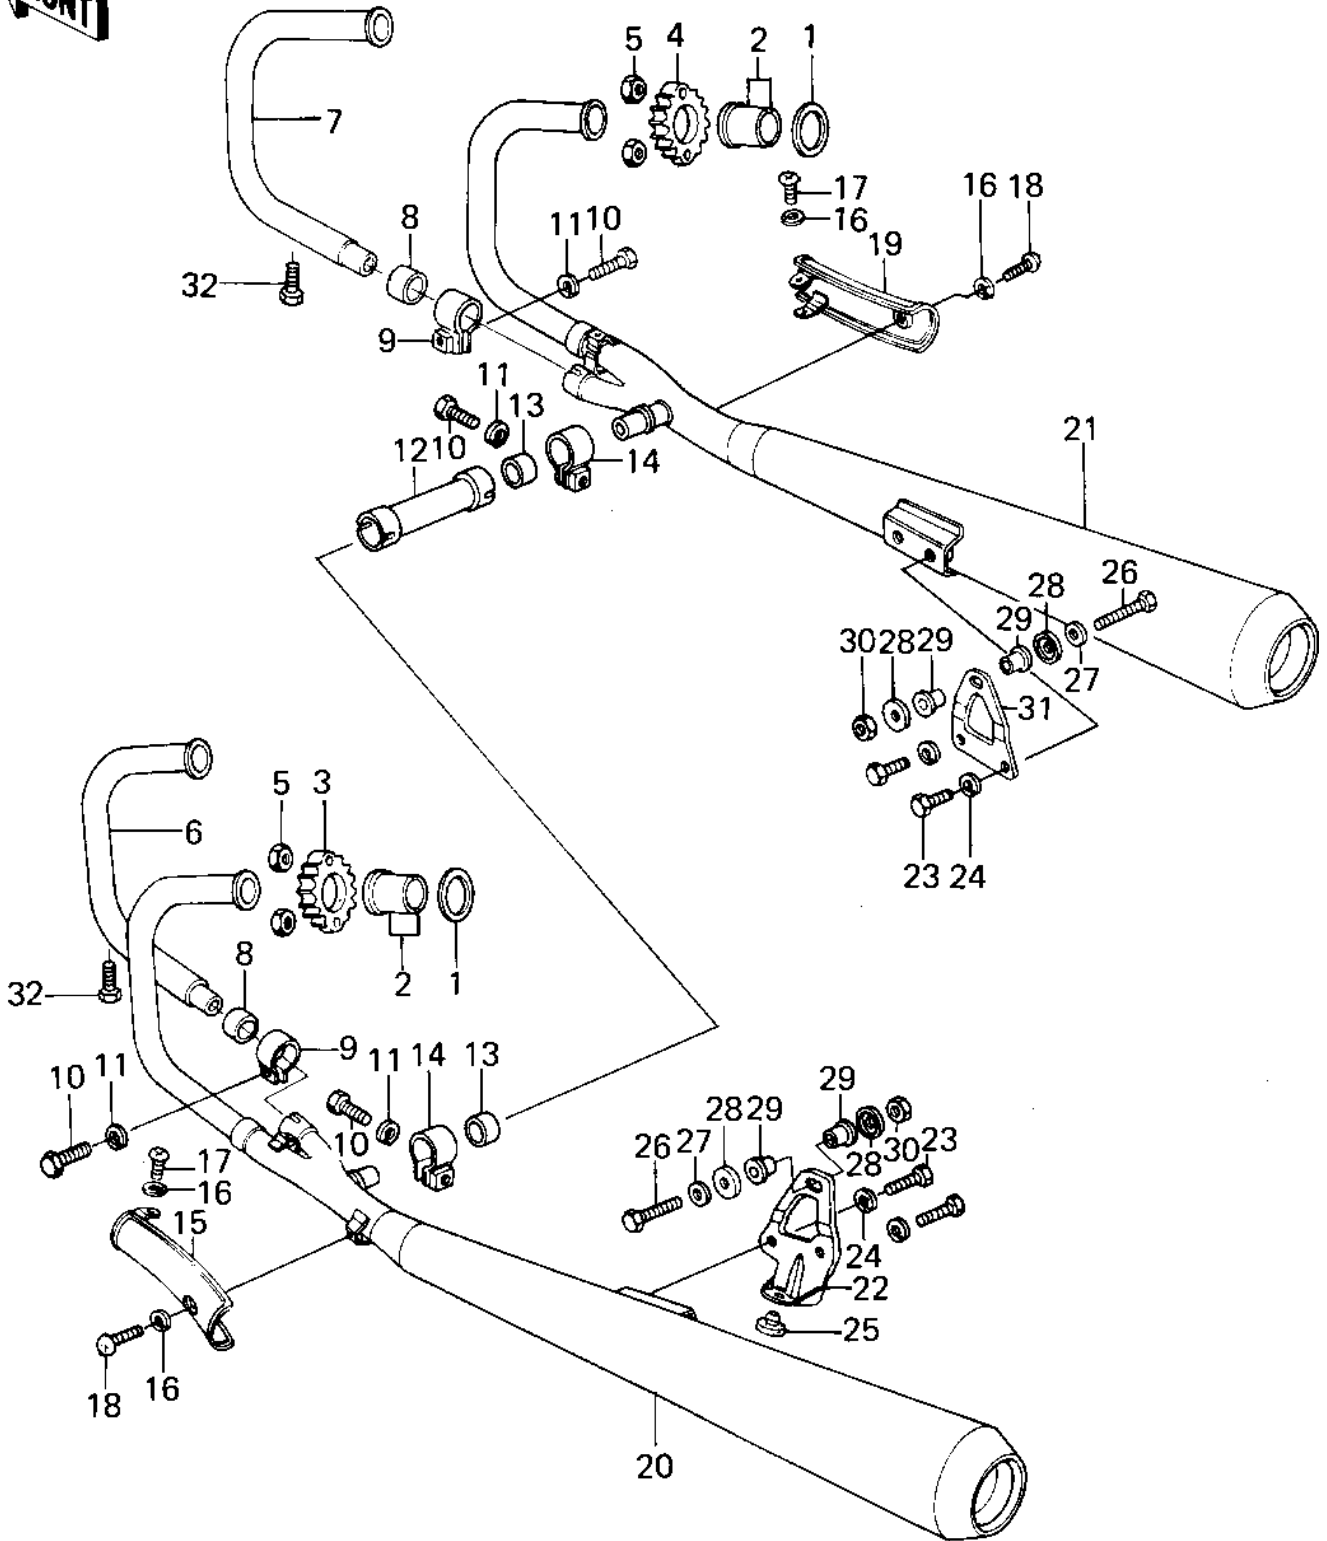

1977 KZ1000 PARTS DIAGRAM

MUFFLERS ('77-'78 A1/A2/A2A)

1977 KZ1000 PARTS LIST

MUFFLERS ('77-'78 A1/A2/A2A)

ITEM NAME	PART NUMBER	QUANTITY
GASKET,EXHAUST PIPE (Ref # 1)	18067-018	1
INSERT,EXHAUST PIPE (Ref # 2)	92027-170	1
HOLDER,EXHAUST PIPE, (Ref # 3)	18069-064	1
HOLDER,EXHAUST PIPE, (Ref # 4)	18069-063	1
NUT,LOCK,8MM (Ref # 5)	92017-013	1
PIPE,EXHAUST,L.H INN (Ref # 6)	18049-119	1
PIPE,EXHAUST,L.H INN (Ref # 6)	18049-1018	1
PIPE,EXHAUST,R.H INN (Ref # 7)	18049-120	1
PIPE,EXHAUST,R.H INN (Ref # 7)	18049-1019	1
GASKET,MANIFOLD EXHA (Ref # 8)	11009-1002	1
CLAMP,MUFFLER (Ref # 9)	92037-208	1
BOLT HEX HEAD 8X32 (Ref # 10)	110G0832	1
WASHER SPRING 8MM (Ref # 11)	461F0800	2
PIPE,MUFFLER CONNECT (Ref # 12)	18039-025	1
GASKET,EXHAUST PIPE (Ref # 13)	11009-1001	1
LAMP,CONNECTING PIP (Ref # 14)	92037-185 C	1
COVER,MUFFLER,L.H (Ref # 15)	18057-051	1
WASHER SPRING 6MM (Ref # 16)	461F0600	1
SCREW PAN HEAD 6X40 (Ref # 17)	220B0640	1
UNAVAILABLE IN PRICE BOOK (Ref # 18)	92011039	1
COVER,MUFFLER,R.H (Ref # 19)	18057-052	1
MUFFLER,L.H. (Ref # 20)	18001-1007	2
MUFFLER ASSY,L.H (Ref # 20)	18001-1022	1
MUFFLER ASSY,R.H. (Ref # 21)	18001-1008	2
MUFFLER ASSY,R.H (Ref # 21)	18001-1023	1
BRACKET,MUFFLER,R.H (Ref # 22)	18024-038	1
BOLT-SMALL-UPSET,8X1 (Ref # 23)	110B0814	1
DAMPER RUBB MAIN STA (Ref # 25)	92075-015	1
BOLT-HEX HEAD,10X60 (Ref # 26)	92007-050	1

1977 KZ1000 PARTS LIST

MUFFLERS ('77-'78 A1/A2/A2A)

ITEM NAME	PART NUMBER	QUANTITY
WASHER PLAIN 10MM (Ref # 27)	410B1000	1
WASHER,PLAIN (Ref # 28)	92022-328	1
BUSHING,MUFFLER FITT (Ref # 29)	92092-010	1
NUT,LOCK,10MM (Ref # 30)	92019-021	1
BRACKET, MUFFLER (Ref # 31)	18024-035	1
BOLT (6X10) (Ref # 32)	110N0610	1