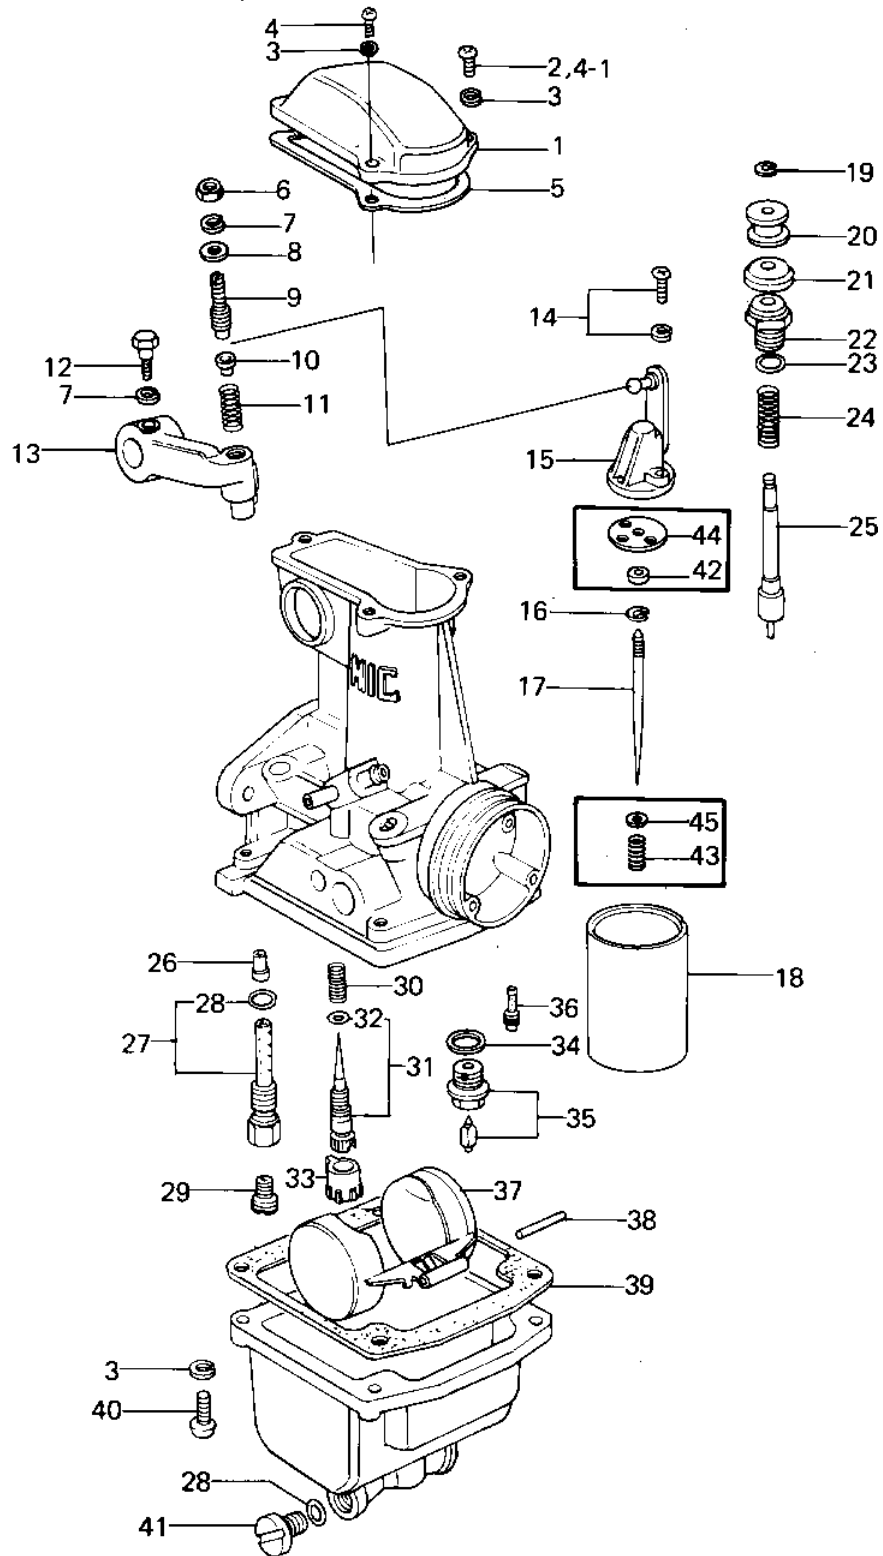

1977 KZ1000 PARTS DIAGRAM

CARBURETOR PARTS ('77-'78 A1/A2/A2A)

1977 KZ1000 PARTS LIST

CARBURETOR PARTS ('77-'78 A1/A2/A2A)

ITEM NAME	PART NUMBER	QUANTITY
TOP,MIXING CHAMBER (Ref # 1)	16005-027	1
SCREW PAN HEAD 4X16 (Ref # 2)	220B0416A	2
WASHER SPRING 4MM (Ref # 3)	461F0400	1
SCREW,PAN HEAD 4X14 (Ref # 4)	16033-013	2
GASKET,CHAMBER TOP (Ref # 5)	16019-031	1
NUT,5MM (Ref # 6)	16003-013	1
WASHER SPRING 5MM (Ref # 7)	461F0500	1
WASHER,PLAIN (Ref # 8)	16039-016	1
SCREW,SLOTTED (Ref # 9)	16046-012	1
SEAT,SPRING (Ref # 10)	16057-002	1
SPRING (Ref # 11)	16040-026	1
BOLT,HEX HEAD,5X14 (Ref # 12)	16067-006	1
LEVER,THROTTLE (Ref # 13)	16068-016	1
SCREW,PAN HEAD,3X14 (Ref # 14)	16033-031	1
BRACKET,THROTTLE VAL (Ref # 15)	16007-028	1
BRACKET,THROTTLE VLV (Ref # 15)	11034-1238	1
CIRCLIP (Ref # 16)	16008-010	1
JET NEEDLE (Ref # 17)	16009-074	1
JET NEEDLE,5DL3 (Ref # 17)	16009-071	1
JET NEEDLE,5CN7 (Ref # 17)	16009-1014	1
VALVE,THROTTLE,CA1.5 (Ref # 18)	16025-085	1
VALVE,THROTTLE,CAZ.0 (Ref # 18)	16025-1014	1
CIRCLIP (Ref # 19)	16076-003	1
COLLAR (Ref # 20)	16073-014	1
CAP,STARTER PLUNGER (Ref # 21)	16039-015	1
CAP,STARTER PLUNGER (Ref # 22)	16012-015	1
"O" RING,9MM (Ref # 23)	670B1509	1
SPRING,STARTER PLUG (Ref # 24)	16013-008	1
PLUNGER,STARTER (Ref # 25)	16016-021	1

1977 KZ1000 PARTS LIST

CARBURETOR PARTS ('77-'78 A1/A2/A2A)

ITEM NAME	PART NUMBER	QUANTITY
PLATE, JET NEEDLE (Ref # 44)	13169-1107	1
WASHER, THROTTLE VALV (Ref # 45)	92022-1024	1