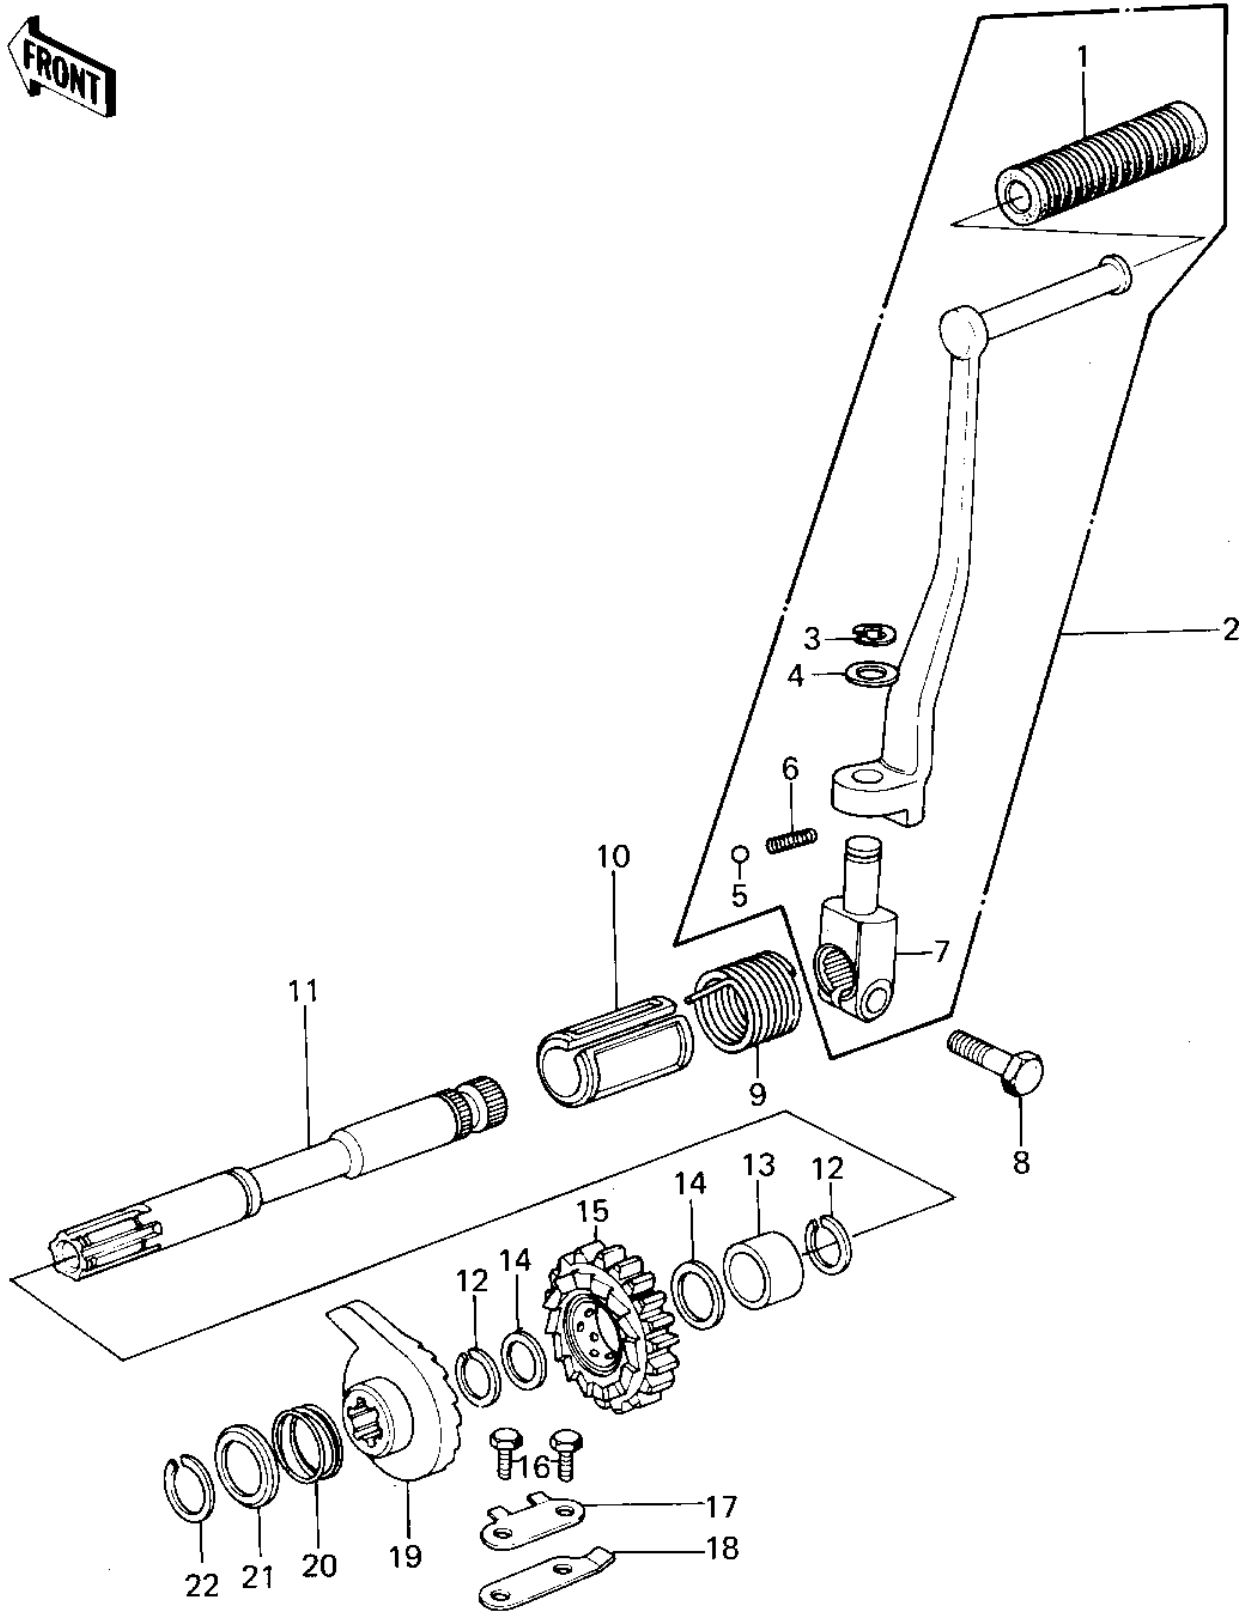

1977 KZ1000 PARTS DIAGRAM

KICKSTARTER MECHANISM ('77-'78 A1/A2/A2A)

1977 KZ1000 PARTS LIST

KICKSTARTER MECHANISM ('77-'78 A1/A2/A2A)

ITEM NAME	PART NUMBER	QUANTITY
RUBBER KICK PEDAL (Ref # 1)	13063-004	1
PEDAL,KICKSTARTER (Ref # 2)	13058-044	1
CIRCLIP 10MM (Ref # 3)	482J0100	1
WASHER BRAKE PEDAL (Ref # 4)	92022-085	1
BALL STEEL 1/4' (Ref # 5)	600A0800	1
SPRING KICK PEDAL (Ref # 6)	92081-020	1
BOSS-KICK PEDAL (Ref # 7)	13061-014	1
BOLT-HEX HEAD,10X25 (Ref # 8)	114B1025	1
SPRING,KICKSTARTER (Ref # 9)	92082-004	1
GUID,KICK SHAFT (Ref # 10)	13070-005	1
SHAFT,KICKSTARTER (Ref # 11)	13066-029	1
SHAFT,KICKSTARTER (Ref # 11)	13066-1004	1
CIRCLIP,25MM (Ref # 12)	92033-025	1
COLLAR,KICKSHAFT (Ref # 13)	92028-126	1
WASHER,PLAIN,22MM (Ref # 14)	92022-207	1
GEAR,KICKSTARTER 19T (Ref # 15)	13068-028	1
GEAR,KICKSTARTER (Ref # 15)	59051-1006	1
BOLT-UPSET (Ref # 16)	110G0614	1
WASHER-LOCK (Ref # 17)	92024-036	1
STOPPER,KICKSTARTER (Ref # 18)	13072-012	1
RATCHET,KICK SHAFT (Ref # 19)	13078-011	1
SPRING RATCHET (Ref # 20)	92081-104	1
CAP,KICKSTARTER (Ref # 21)	92102-008	1
CIRCLIP,19MM (Ref # 22)	480J1900	1