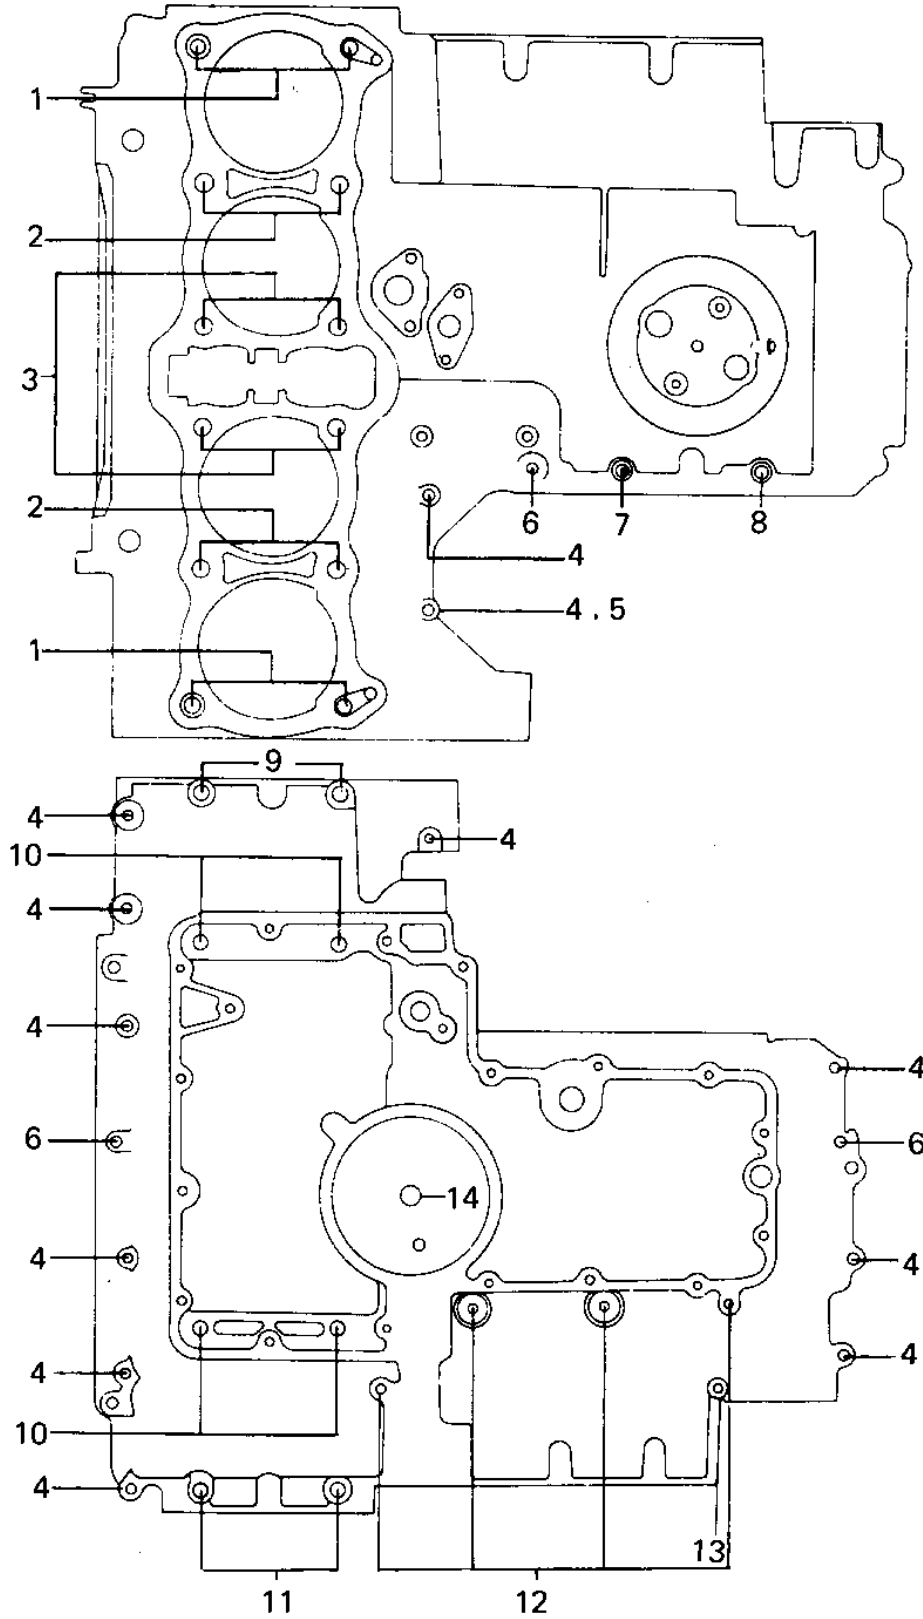

1977 KZ1000 PARTS DIAGRAM

CRANKCASE BOLT & STUD PATTERN ('77-'78 A1)

1977 KZ1000 PARTS LIST

CRANKCASE BOLT & STUD PATTERN ('77-'78 A1)

ITEM NAME	PART NUMBER	QUANTITY
STUD,10X158 (Ref # 1)	92004-1003	2
STUD,10X133 (Ref # 2)	92004-1004	2
STUD,10X190 (Ref # 3)	92004-1002	2
BOLT,HEX HEAD,6X41 (Ref # 4)	92003-228	1
BOLT,6X41 (Ref # 4)	92002-228	1
WASHER PLAIN 6MM (Ref # 5)	410B0600	1
BOLT,HEX HEAD,6X54 (Ref # 6)	92003-110	1
BOLT,HEX HEAD,6X99 (Ref # 7)	92003-111	1
BOLT,HEX HEAD,6X116 (Ref # 8)	92003-113	1
BOLT-FLANGED,8X95 (Ref # 9)	92003-106	1
BOLT,HEX HEAD,8X72 (Ref # 10)	92003-107	1
BOLT,HEX HEAD,8X81 (Ref # 11)	92003-108	1
BOLT-FLANGED,6X94 (Ref # 12)	92003-112	1
BOLT-FLANGED,6X72 (Ref # 13)	92003-114	1
O RING,0.D=18MM (Ref # 14)	92055-048	1