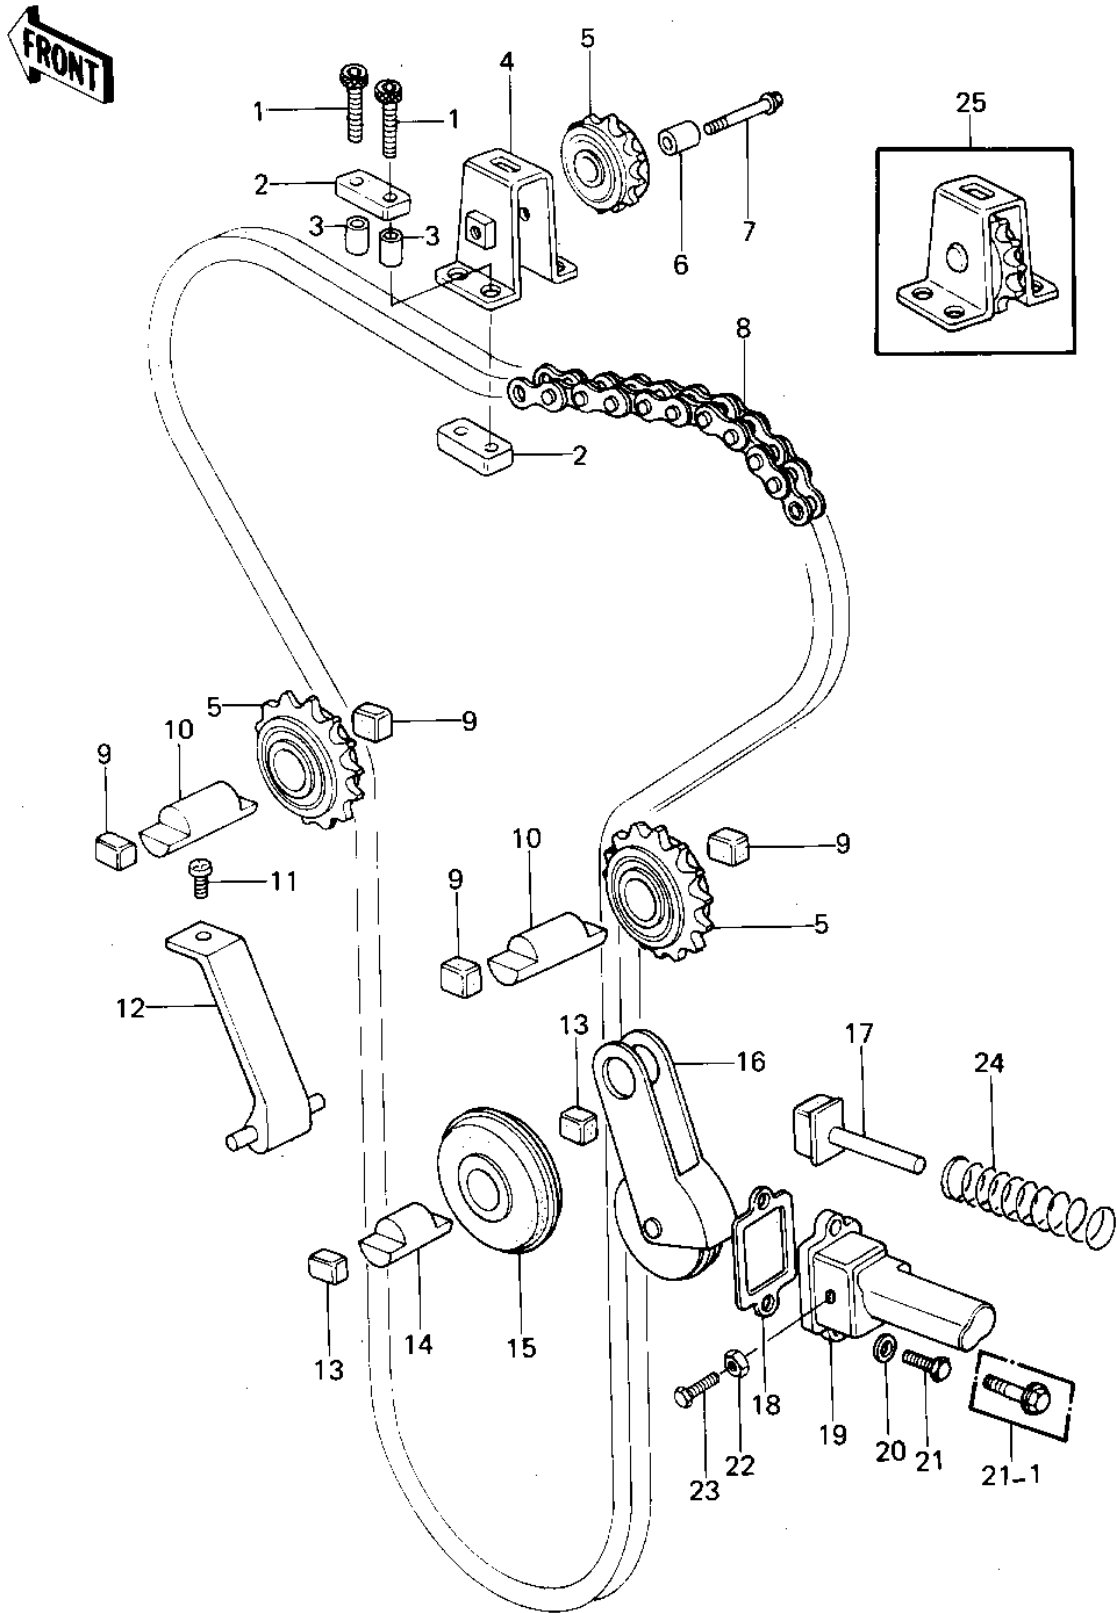

1977 KZ1000 PARTS DIAGRAM

CAM CHAIN/TENSIONER('77-'78 A1/A2/A2A)

1977 KZ1000 PARTS LIST

CAM CHAIN/TENSIONER('77-'78 A1/A2/A2A)

ITEM NAME	PART NUMBER	QUANTITY
BOLT,ALLEN,6X32 (Ref # 1)	120Q0632	1
DAMPER RUBBER (Ref # 2)	92075-289	1
COLLAR,8X15 (Ref # 3)	92027-1079	2
IDLER ASSY,CAM CHAIN (Ref # 4)	12051-004 I	1
IDLER ASSY (Ref # 5)	12057-002	2
COLLAR,IDLER (Ref # 6)	92027-261	1
BOLT,FLANGED,6X25 (Ref # 7)	92003-178	1
CHAIN,CAM SHAFT (Ref # 8)	21070-003	1
RUBBER,GUIDE ROLLAR (Ref # 9)	92075-232	1
SHAFT,GUIDE ROLLER (Ref # 10)	12052-005	1
SCREW PAN HEAD 6X10 (Ref # 11)	220B0610	1
GUIDE,CAM CHAIN (Ref # 12)	12053-019	1
DAMPER RUBBER (Ref # 13)	92075-123	1
SHAFT,CAM CHAIN GUID (Ref # 14)	12052-003	1
ROLLER,CAM CHAIN GUI (Ref # 15)	12055-002	1
TENSIONER ASSY,CHAIN (Ref # 16)	12048-001	1
PUSH ROD,CAM CHAIN (Ref # 17)	12054-001	1
GASKET,TENSIONER (Ref # 18)	11009-1038	2
HOLDER,TENSIONER (Ref # 19)	12049-1003	2
WASHER PLAIN 6MM (Ref # 20)	410B0600	1
BOLT-UPSET,6X20 (Ref # 21)	110B0620	1
BOLT,FLANGED,6X30 (Ref # 21-1)	130G0630	1
NUT 6MM (Ref # 22)	311B0600	1
BOLT,TENSIONER ADJUS (Ref # 23)	92003-093	1
SPRING,TENSTIONER (Ref # 24)	92081-107	1
IDLER ASSY,CAM CHAIN (Ref # 25)	12053-1016	1