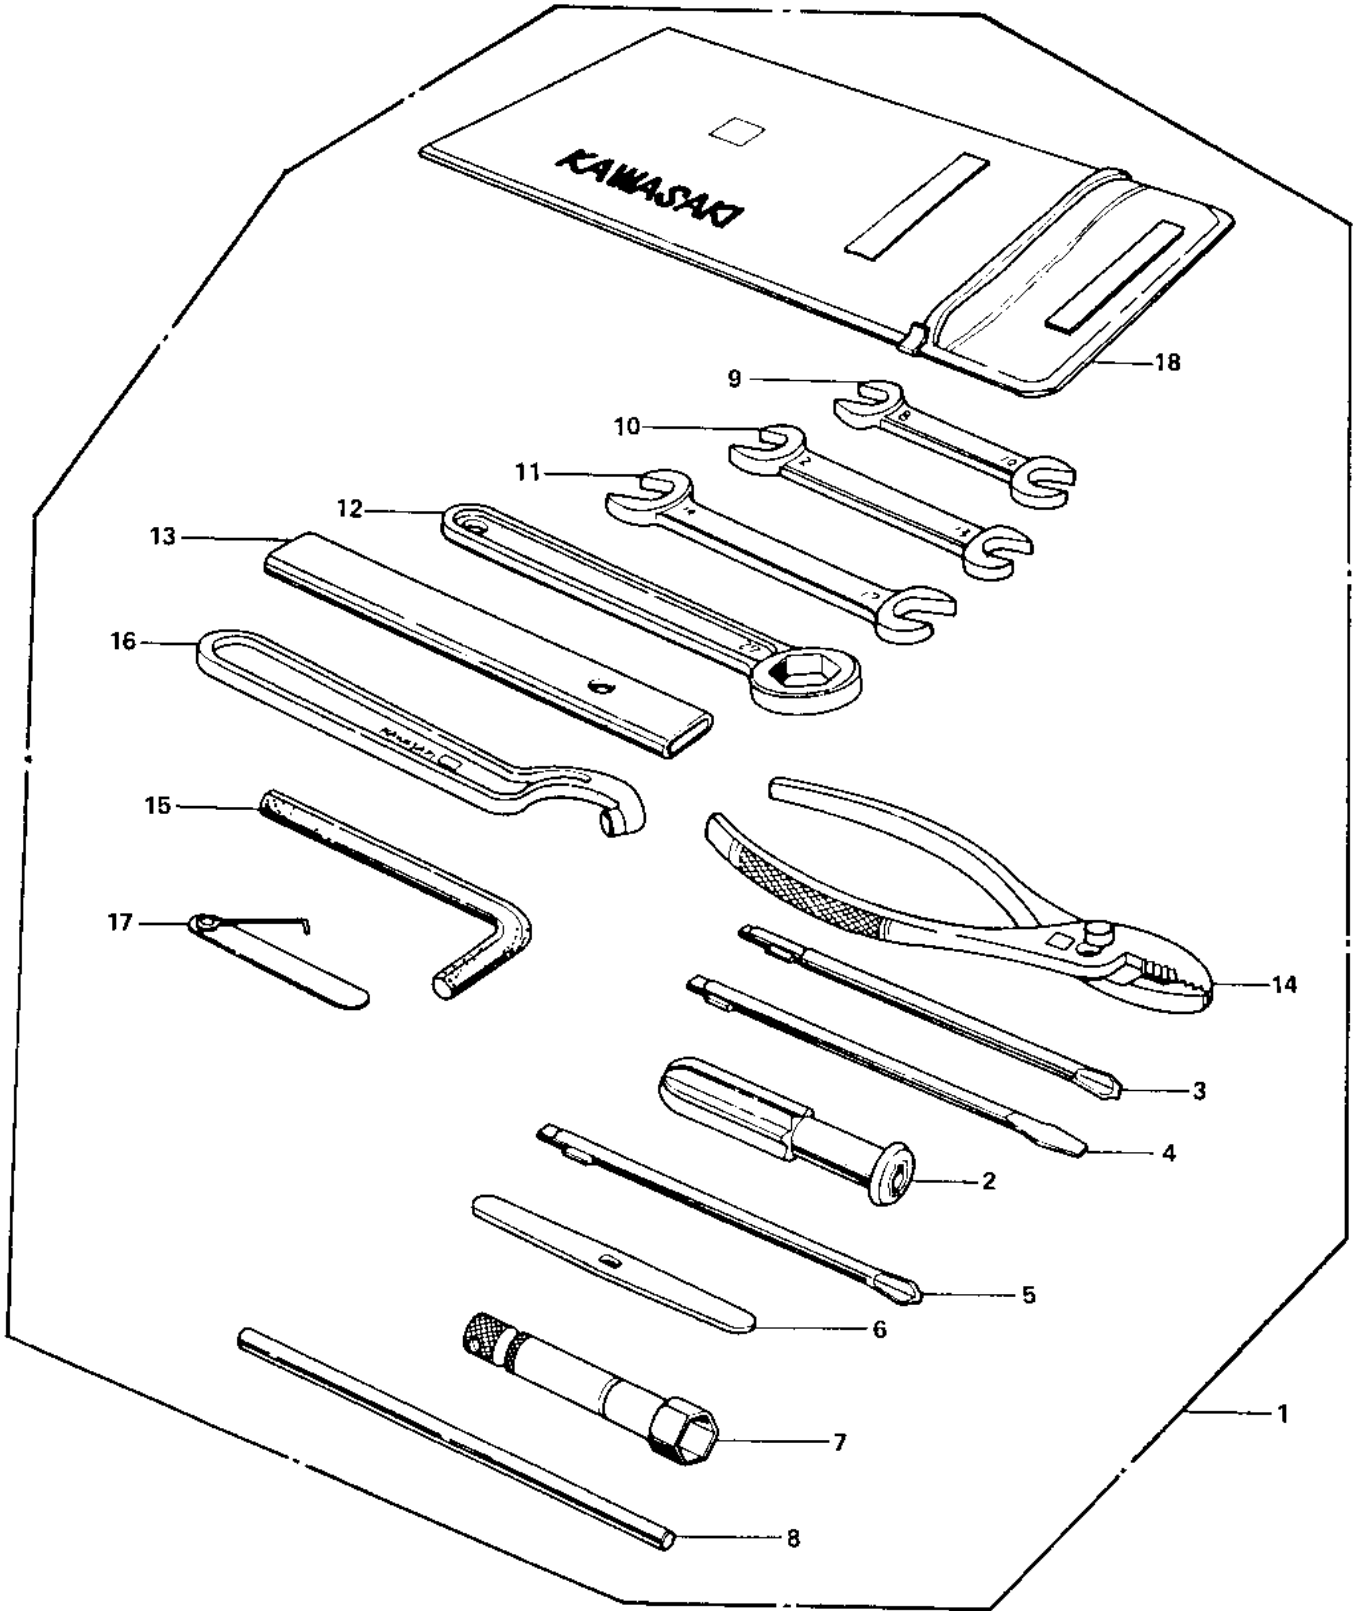

1976 900 LTD PARTS DIAGRAM

OWNER TOOLS

1976 900 LTD PARTS LIST

OWNER TOOLS

ITEM NAME	PART NUMBER	QUANTITY
UNAVAILABLE IN PRICE BOOK (Ref # 1)	56007-062	1
92106-1001 (Canada) (Ref # 2)	92106-004	1
TOOL-DRIVER (Ref # 3)	92107-1052	1
92107-1052 (Canada) (Ref # 4)	92107-007	1
92107-1002 (Canada) (Ref # 5)	92107-008	1
LEVER,SCREW DRIVER (Ref # 6)	92111-006	1
WRENCH,SPARK PLUG (Ref # 7)	92108-008	1
BAR,SPARK PLUG WRENC (Ref # 8)	92111-005	1
WRENCH,OPEN,8X10 (Ref # 9)	92126-001	1
WRENCH,OPEN END,12X1 (Ref # 10)	92126-002	1
TOOL-WRENCH,OPEN END (Ref # 11)	92110-1153	1
TOOL-WRENCH,BOX END, (Ref # 12)	92110-1147	1
TOOL-WRENCH,BOX END,2 (Ref # 13)	92111-004	1
PLIERS,160MM (Ref # 14)	92112-003	1
WRENCH,ALLEN,10MM (Ref # 15)	92127-001	1
ADJUSTER,REAR SHOCK (Ref # 16)	92108-014	1
GAUGE,THICKENSS (Ref # 17)	92128-001	1
BAG,TOOL (Ref # 18)	56008-006	1