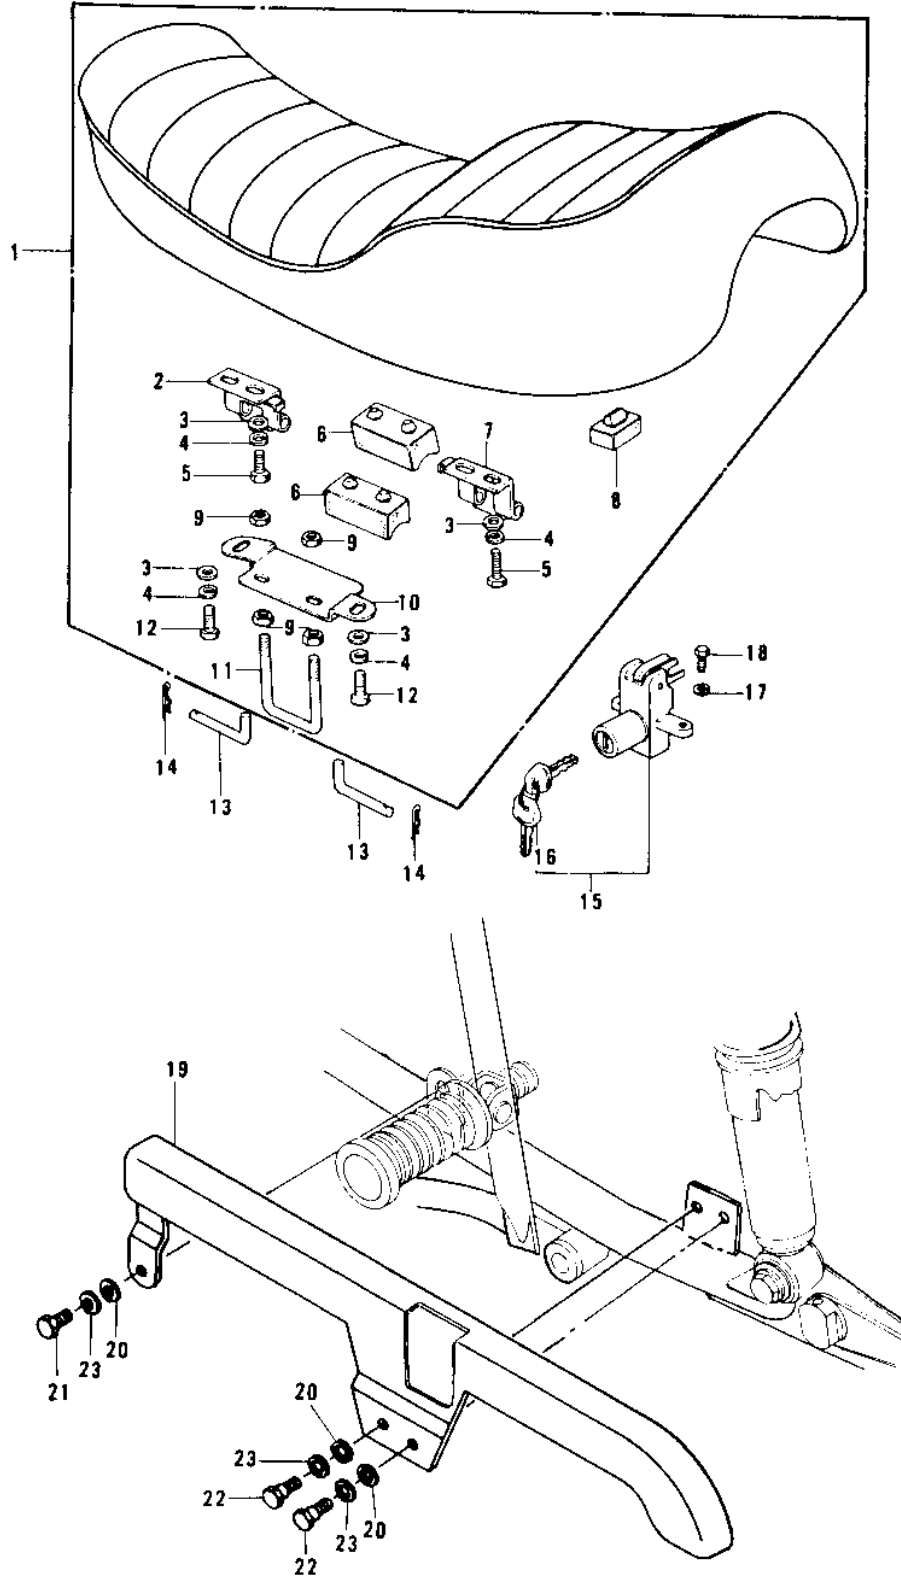

1976 900 LTD PARTS DIAGRAM

SEAT/CHAIN COVER

1976 900 LTD PARTS LIST

SEAT/CHAIN COVER

ITEM NAME	PART NUMBER	QUANTITY
SEAT,LTD 900/1000 (Ref # 1)	53001-130	1
HINGE,REAR (Ref # 2)	53009-030	1
WASHER PLAIN 6MM (Ref # 3)	411B0600	1
WASHER SPRING 6MM (Ref # 4)	461F0600	2
BOLT-UPSET,6X16 (Ref # 5)	112G0616	1
DAMPER RUBBER,SEAT (Ref # 6)	92075-139	1
HINGE,REAR (Ref # 7)	53009-032	1
DAMPER RUBBER (Ref # 8)	92075-099	1
NUT 6MM (Ref # 9)	311B0600	1
BRACKET,SEAT CATCH (Ref # 10)	53058-003	1
BRACKET,SEAT CATCH (Ref # 11)	53058-002	1
BOLT-UPSET 6X14 (Ref # 12)	112B0614	1
PIN,DUAL SEAT PIVOT (Ref # 13)	53011-008	1
COTTER PIN (Ref # 14)	92041-003	1
LOCK,SEAT (Ref # 15)	27030-005	1
BOLT-UPSET,6X12 (Ref # 18)	112G0612	1
CASE-CHAIN (Ref # 19)	36014-069	1
WASHER-PLAIN,6MM (Ref # 20)	411D0600	1
BOLT-HEX HEAD,6X16 (Ref # 21)	110N0616	1
BOLT-UPSET (Ref # 22)	112G0614	1
WASHER SPRING 8MM (Ref # 23)	461F0800	1