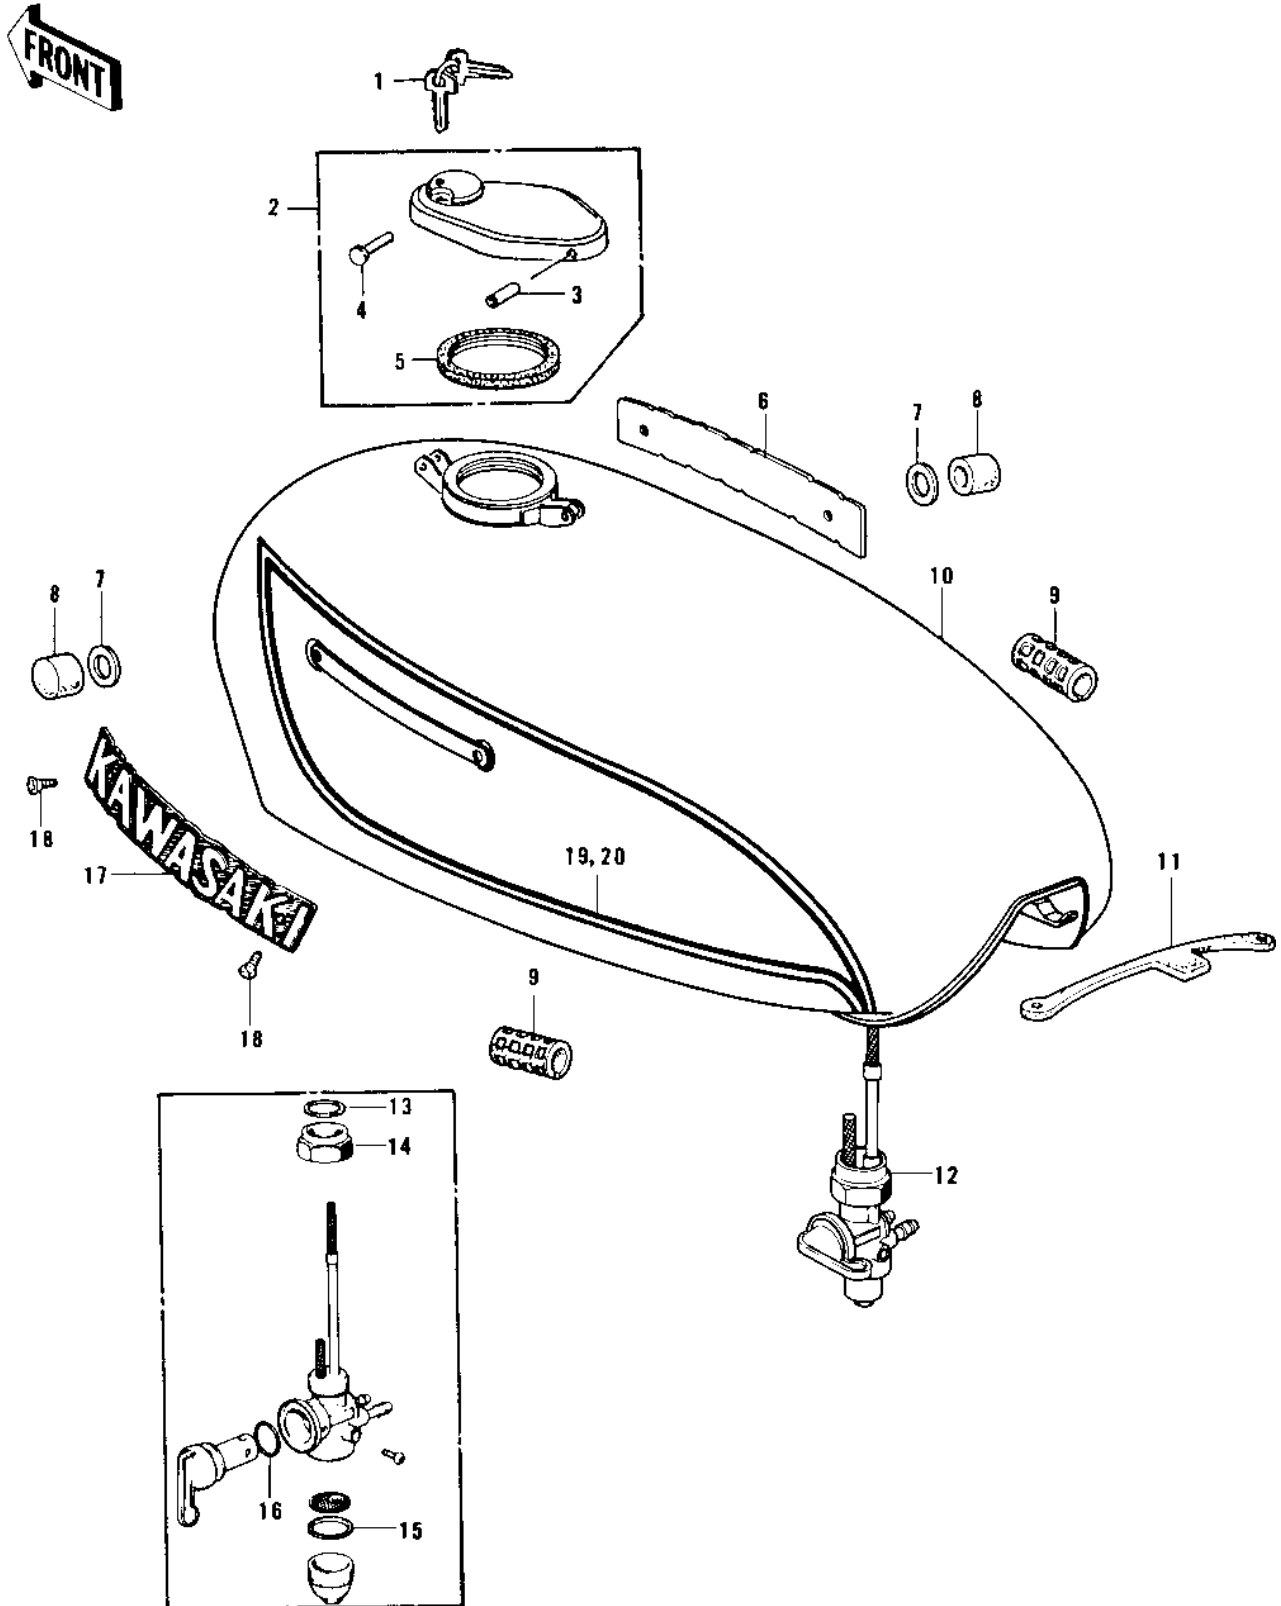

1976 900 LTD PARTS DIAGRAM

FUEL TANK

1976 900 LTD PARTS LIST

FUEL TANK

| ITEM NAME | PART NUMBER | QUANTITY |
|---------------------------------|--------------|----------|
| CAP,FUEL TANK (Ref # 2) | 51048-012 | 1 |
| PIN,CAP HINGE (Ref # 3) | 92043-127 | 1 |
| PIN,HOOK (Ref # 4) | 92043-126 | 1 |
| GASKET-FUEL TANK CAP (Ref # 5) | 51059-008 | 1 |
| EMBLEM,FUEL TANK,R.H (Ref # 6) | 56014-1014 | 1 |
| WASHER-PL-10.5X26X2. (Ref # 7) | 92022-044 | 1 |
| DAMPER RUBBER,FL TAN (Ref # 8) | 92075-125 | 1 |
| DAMPER RUBBER (Ref # 9) | 92075-084 | 1 |
| TANK-FUEL, (Ref # 10) | 51001-114-8B | 1 |
| BAND,FUEL TANK (Ref # 11) | 92072-042 | 1 |
| TAP ASSY (Ref # 12) | 51023-1002 | 1 |
| GASKET-FUEL COCK JNT (Ref # 13) | 92065-081 | 1 |
| FUEL COCK JOINT NUT (Ref # 14) | 51035-009 | 1 |
| GASKET FUEL COCK CUP (Ref # 15) | 51037-010 | 1 |
| "O" RING,14MM (Ref # 16) | 670B2014 | 1 |
| EMBLEM,FUEL TANK,L.H (Ref # 17) | 56014-1013 | 1 |
| SCREW-CSK-CROS (Ref # 18) | 221C0306 | 1 |
| DECAL LH TANK (Ref # 19) | 56029-134 | 1 |
| DECAL RH TANK (Ref # 20) | 56029-135 | 1 |