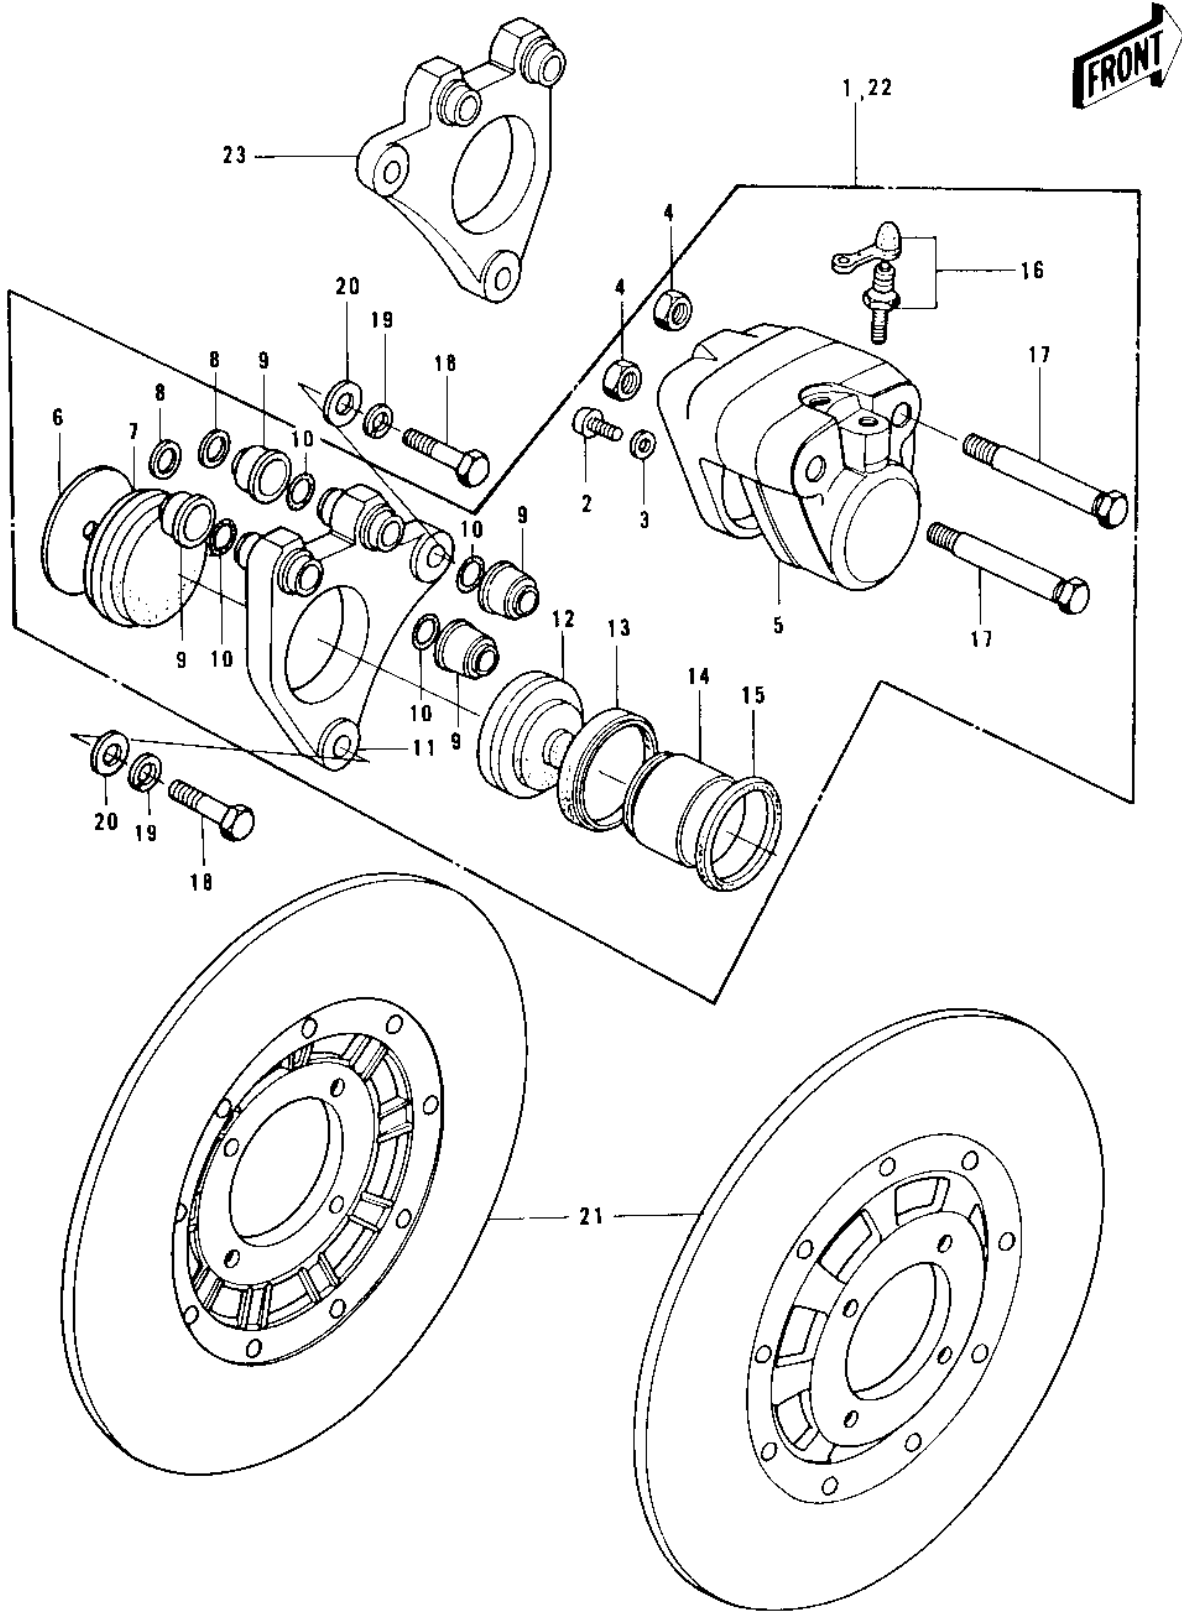

1976 900 LTD PARTS DIAGRAM

FRONT BRAKE

1976 900 LTD PARTS LIST

FRONT BRAKE

ITEM NAME	PART NUMBER	QUANTITY
CALIPER ASSY,FRONT (Ref # 1)	43041-030	1
SCREW PAN HEAD 6X12 (Ref # 2)	220B0612	1
WASHER SPRING 6MM (Ref # 3)	461F0600	1
NUT 10MM (Ref # 4)	315B1000	1
CALIPER (Ref # 5)	43042-008	1
SPACER (Ref # 6)	43040-004	1
PAD B (Ref # 7)	43051-007	1
PAD SET,(FRONT) (Ref # 7)	43050-5001	2
PLUG (Ref # 8)	43088-002	1
DUST SHILD,SHAFT (Ref # 9)	43052-005	1
"O" RING (Ref # 10)	43053-006	1
HOLDER,CALIPER (Ref # 11)	43044-008	1
PAD A (Ref # 12)	43050-006	1
DUST SEALD,RUBBER (Ref # 13)	43054-003	1
PISTON,CALIPER (Ref # 14)	43048-006	1
RING,PISTON SEAL (Ref # 15)	43049-002	1
BLEEDER SET (Ref # 16)	43085-001	1
BOLT (Ref # 17)	43045-006	1
BOLT (Ref # 18)	92007-032	1
WASHER SPRING 10MM (Ref # 19)	461F1000	1
WASHER PLAIN 10MM (Ref # 20)	410B1000	1
DISC PLATE,FRONT BRK (Ref # 21)	41080-007	1
CALIPER ASSY,RH FRON (Ref # 22)	43041-031	1
HOLDER,CALIPER (Ref # 23)	43044-009	1