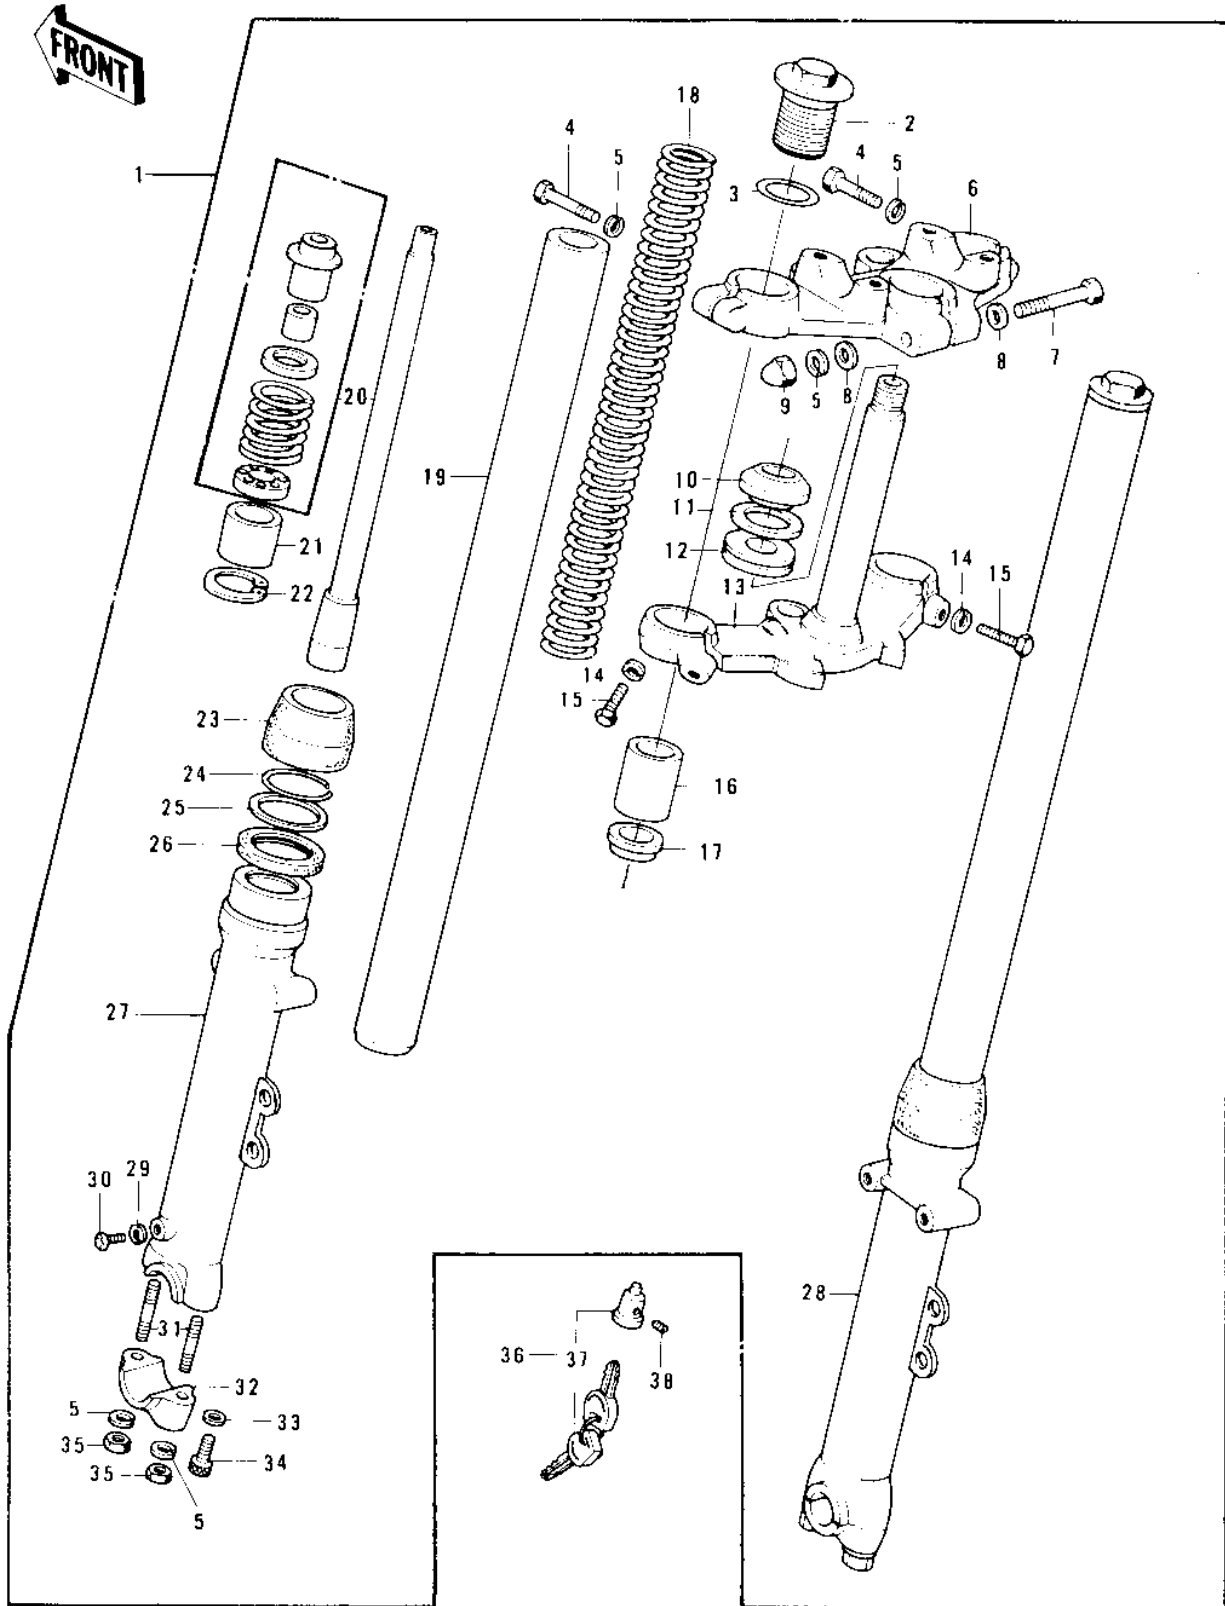

1976 900 LTD PARTS DIAGRAM

FRONT FORK