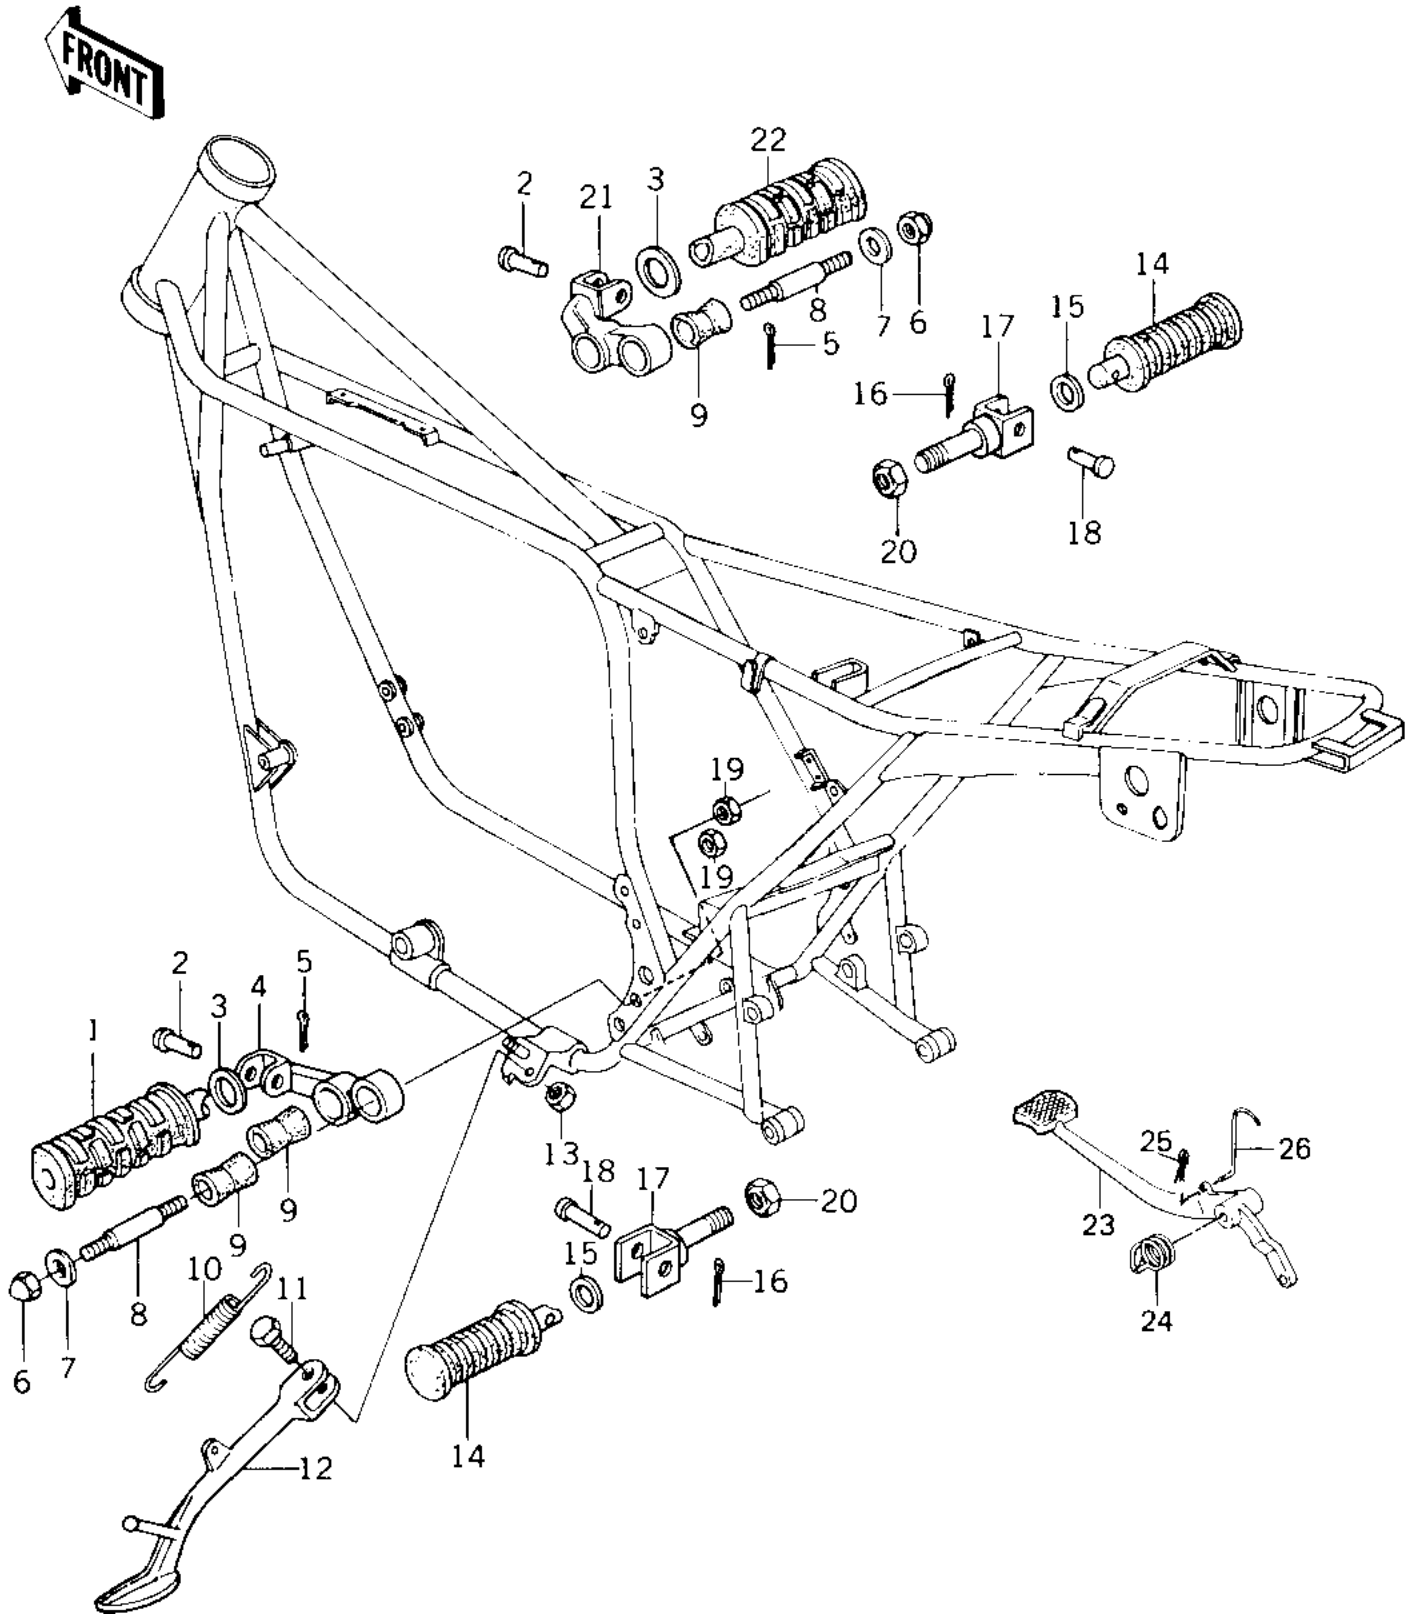

1976 900 LTD PARTS DIAGRAM

FOOTRESTS/STAND/BRAKE PEDAL

1976 900 LTD PARTS LIST

FOOTRESTS/STAND/BRAKE PEDAL

ITEM NAME	PART NUMBER	QUANTITY
BAR-FOOTREST,L.H (Ref # 1)	34028-011	1
PIN-FOOTREST BAR FIT (Ref # 2)	92043-080	1
WASHER,PLAIN (Ref # 3)	92022-250	1
BRACKET,FOOTREST,L.H (Ref # 4)	34003-036	1
PIN COTTER 2.5X16 (Ref # 5)	550D2516	1
NUT,CAP AND LOCK,8MM (Ref # 6)	92019-013	1
CAP,FOOTRESTBAR (Ref # 7)	92102-010	1
STUD,FOOTREST BAR FI (Ref # 8)	92004-048	1
DAMPER RUBBER,FOOTRS (Ref # 9)	92075-140	1
SPRING,SIDE STAND (Ref # 10)	34025-005	1
BOLT-SIDE STAND (Ref # 11)	92003-079	1
STAND-SIDE (Ref # 12)	34024-065	1
NUT 10MM (Ref # 13)	315B1000	2
RUBBER,FOOTREST (Ref # 14)	92076-027	1
WASHER-PLAIN (OPT) (Ref # 15)	92022-199	1
PIN,COTTER,2.0X12 (Ref # 16)	550D2012	1
BRACKET,REAR FOOTRES (Ref # 17)	33028-011	1
PIN (Ref # 18)	92043-1464	1
NUT-HEX-FINE,12MM (Ref # 20)	315B1200	1
BRACKET,FOOTREST,R.H (Ref # 21)	34003-037	1
BAR-FOOTREST,R.H (Ref # 22)	34028-012	1
PEDAL,BRAKE (Ref # 23)	43001-073	1
SPRING,BRAKE PEDAL (Ref # 24)	43005-039	1
PIN COTTER 1.6X10 (Ref # 25)	550D1610	1
HOOK,BRK LAMP SW SPR (Ref # 26)	27012-010	1