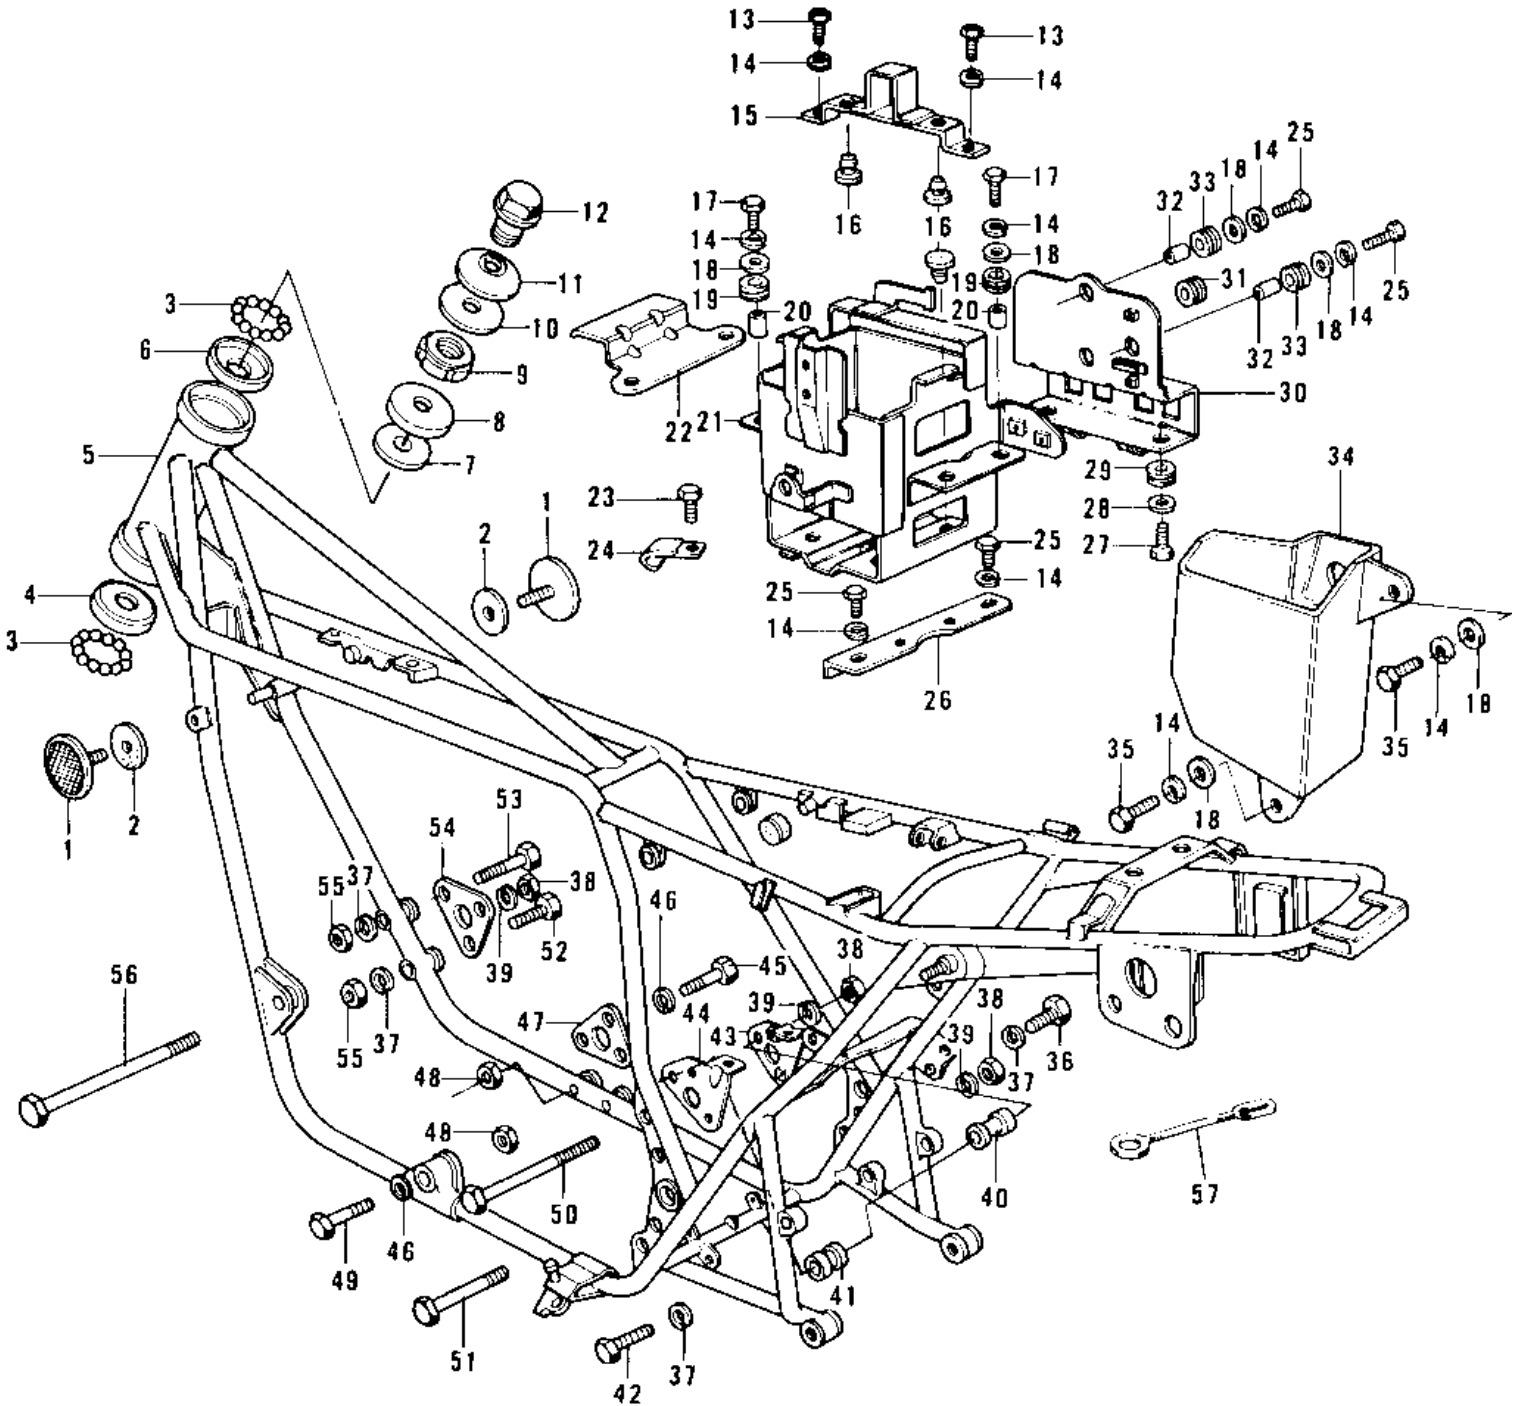

1976 900 LTD PARTS DIAGRAM

FRAME/FRAME FITTINGS

1976 900 LTD PARTS LIST

FRAME/FRAME FITTINGS

ITEM NAME	PART NUMBER	QUANTITY
REFLECTOR,REFLEX (Ref # 1)	28012-016	1
DAMPER RUBBER,REFLEC (Ref # 2)	92094-011	1
BALL STEEL 1/4' (Ref # 3)	600A0800	1
RACE,STRNG STM BRNG (Ref # 4)	92048-008	1
FRAME (Ref # 5)	32002-154	1
RACE STRNG STEM BERN (Ref # 6)	92048-006	1
CONE,STRNG STM BRNG (Ref # 7)	92047-011	1
CAP, STEERING STEM (Ref # 8)	46098-016	1
NUT STEERING STEM LC (Ref # 9)	92090-007	1
WASHER,WAVE (Ref # 10)	46100-003	1
WASHER,STEERG STM HD (Ref # 11)	92022-230	1
BOLT,STEERG STEM HEA (Ref # 12)	92007-031	1
SCREW PAN HEAD 6X16 (Ref # 13)	220B0616	1
WASHER SPRING 6MM (Ref # 14)	461F0600	1
BAND,BATTERY (Ref # 15)	32100-020	1
DAMPER RUBBER (Ref # 16)	92075-078	1
BOLT-UPSET (Ref # 17)	112G0625	1
WASHER 6.5X20X1.6T (Ref # 18)	92022-125	1
DAMPER RUBBER (Ref # 19)	92075-076	1
COLLAR,6.8X10X8.5 (Ref # 20)	92027-129	1
CASE,BATTERY (Ref # 21)	32097-039	1
STAY,AIR CLEANER (Ref # 22)	32105-006	1
BOLT,6X10 (Ref # 23)	112G0610	1
CLAMP,WIRING HARNESS (Ref # 24)	21126-008	1
BOLT-UPSET,6X16 (Ref # 25)	112G0616	1
PLATE,BATTERY CASE (Ref # 26)	32113-003	1
BOLT,HEAX HEAD,6X14 (Ref # 27)	92001-115	1
WASHER PLAIN 8MM (Ref # 28)	410B0800	1
DAMPER RUBBER,BATTER (Ref # 29)	92075-161	1