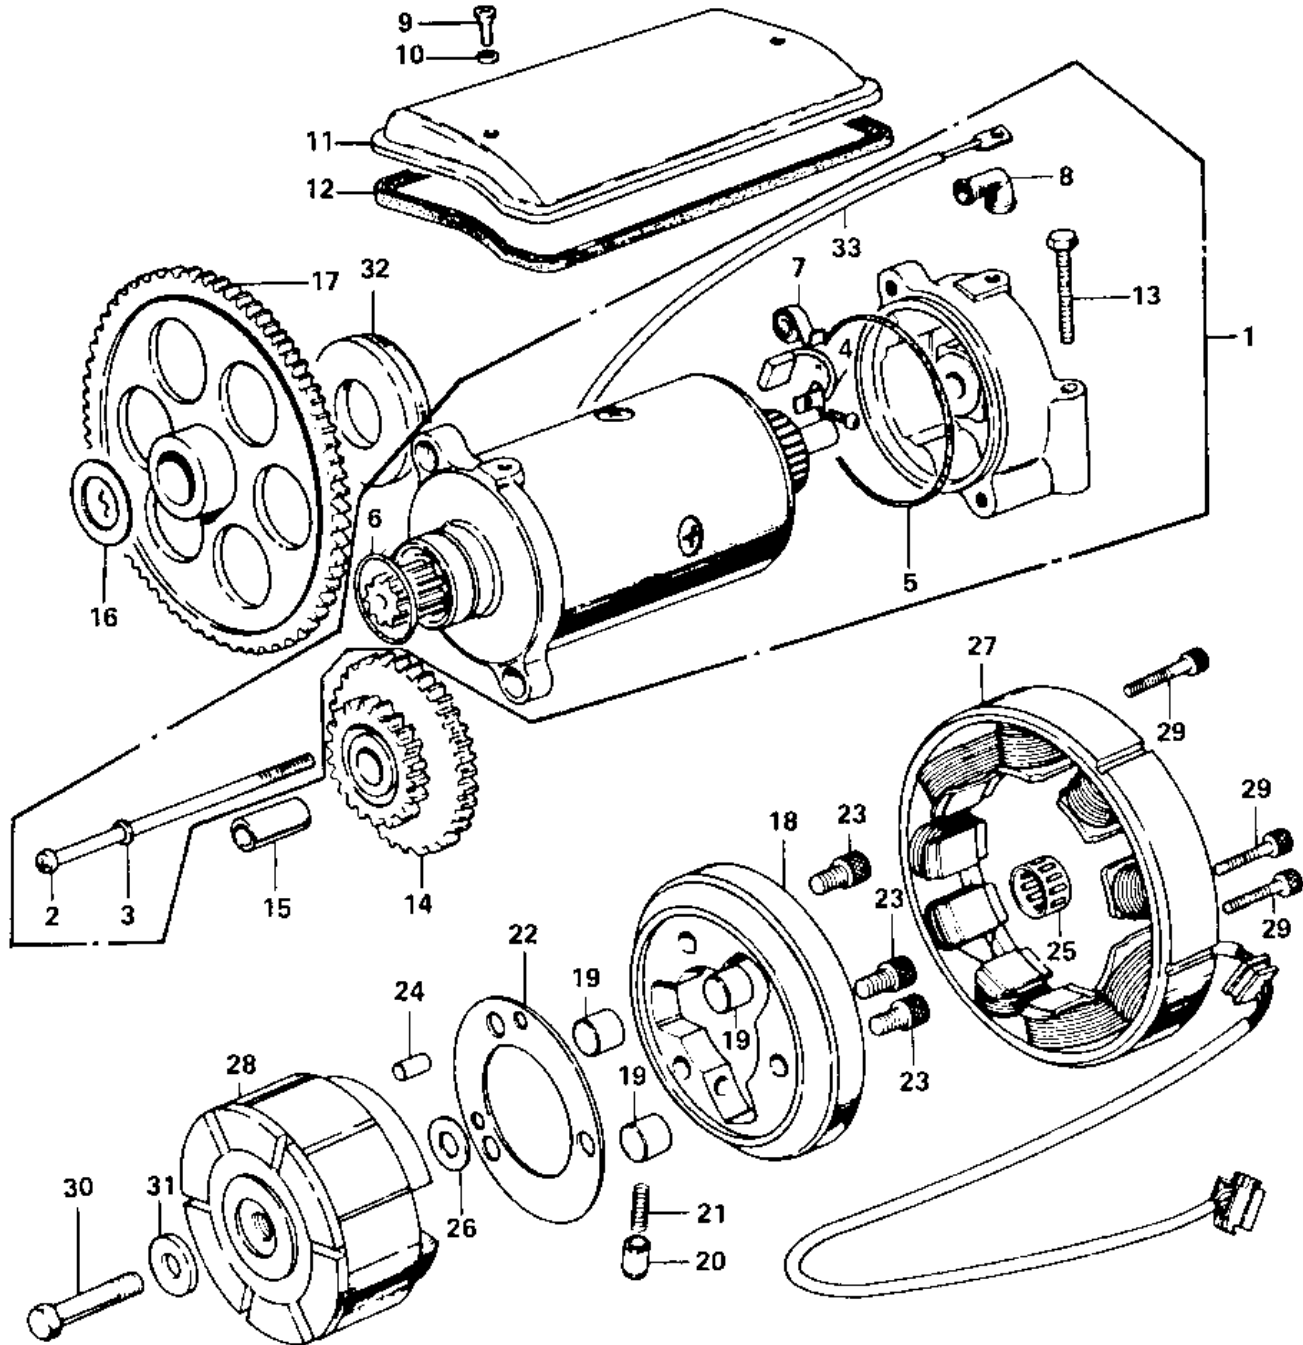

1976 900 LTD PARTS DIAGRAM

GENERATOR/STARTER MOTOR

1976 900 LTD PARTS LIST

GENERATOR/STARTER MOTOR

ITEM NAME	PART NUMBER	QUANTITY
MOTOR ASSY,STARTER (Ref # 1)	21163-004	1
SCREW,PAN HEAD,6X110 (Ref # 2)	21015-005	1
WASHER SPRING 6MM (Ref # 3)	461F0600	1
CARBON BRUSH (Ref # 4)	21039-003	1
"0" RING,STARTING MT (Ref # 5)	21027-003	1
"0" RING,STARTING MT (Ref # 6)	21027-004	1
SPRING,CARBON BRUSH (Ref # 7)	21040-003	1
GROMMET,CORD (Ref # 8)	21017-017	1
BOLT (6X10) (Ref # 9)	110R0610	1
WASHER PLAIN 6MM (Ref # 10)	410B0600	1
COVER,STARTING MOTOR (Ref # 11)	21165-001	1
GASKET,START MOTOR C (Ref # 12)	21166-001	1
UNAVAILABLE IN PRICE BOOK (Ref # 13)	110B0656	1
GEAR,STARTING MOTOR (Ref # 14)	21167-002	1
PIN-PISTON (Ref # 15)	13002-007	1
WASHER 22.1X30.7X2.0 (Ref # 16)	92026-091	1
GEAR,STARTING CLUTCH (Ref # 17)	21167-003	1
CLUTCH ASSY,STARTING (Ref # 18)	13193-1006	1
PIN (Ref # 19)	92122-001	1
PIN (Ref # 20)	92043-087	1
SPRING (Ref # 21)	92081-110	1
WASHER,FREE WHEEL (Ref # 22)	92026-082	1
BOLT (Ref # 23)	120P0816	1
PIN,DOWEL,6X22 (Ref # 24)	551A0622	1
BEARING,K222620 (Ref # 25)	92046-033	1
WASHER 22X35.5X1.0T (Ref # 26)	92026-092	1
STATOR ASSY (Ref # 27)	21076-023	1
ROTOR (Ref # 28)	21007-1004	1
BOLT-SOCKET,6X35,BLA (Ref # 29)	120S0635	1

1976 900 LTD PARTS LIST

GENERATOR/STARTER MOTOR

ITEM NAME	PART NUMBER	QUANTITY
BOLT,8X40 (Ref # 30)	115G0840	1
WASHER 8.5X23.5X4.5 (Ref # 31)	92022-218	1
DAMPER RUBBER 6.3T (Ref # 32)	92075-192	1
DAMPER RUBBER 7.3T (Ref # 32)	92075-193	1
DAMPER RUBBER 8.3T (Ref # 32)	92075-194	1
WIRE,LEAD (Ref # 33)	26010-048	1