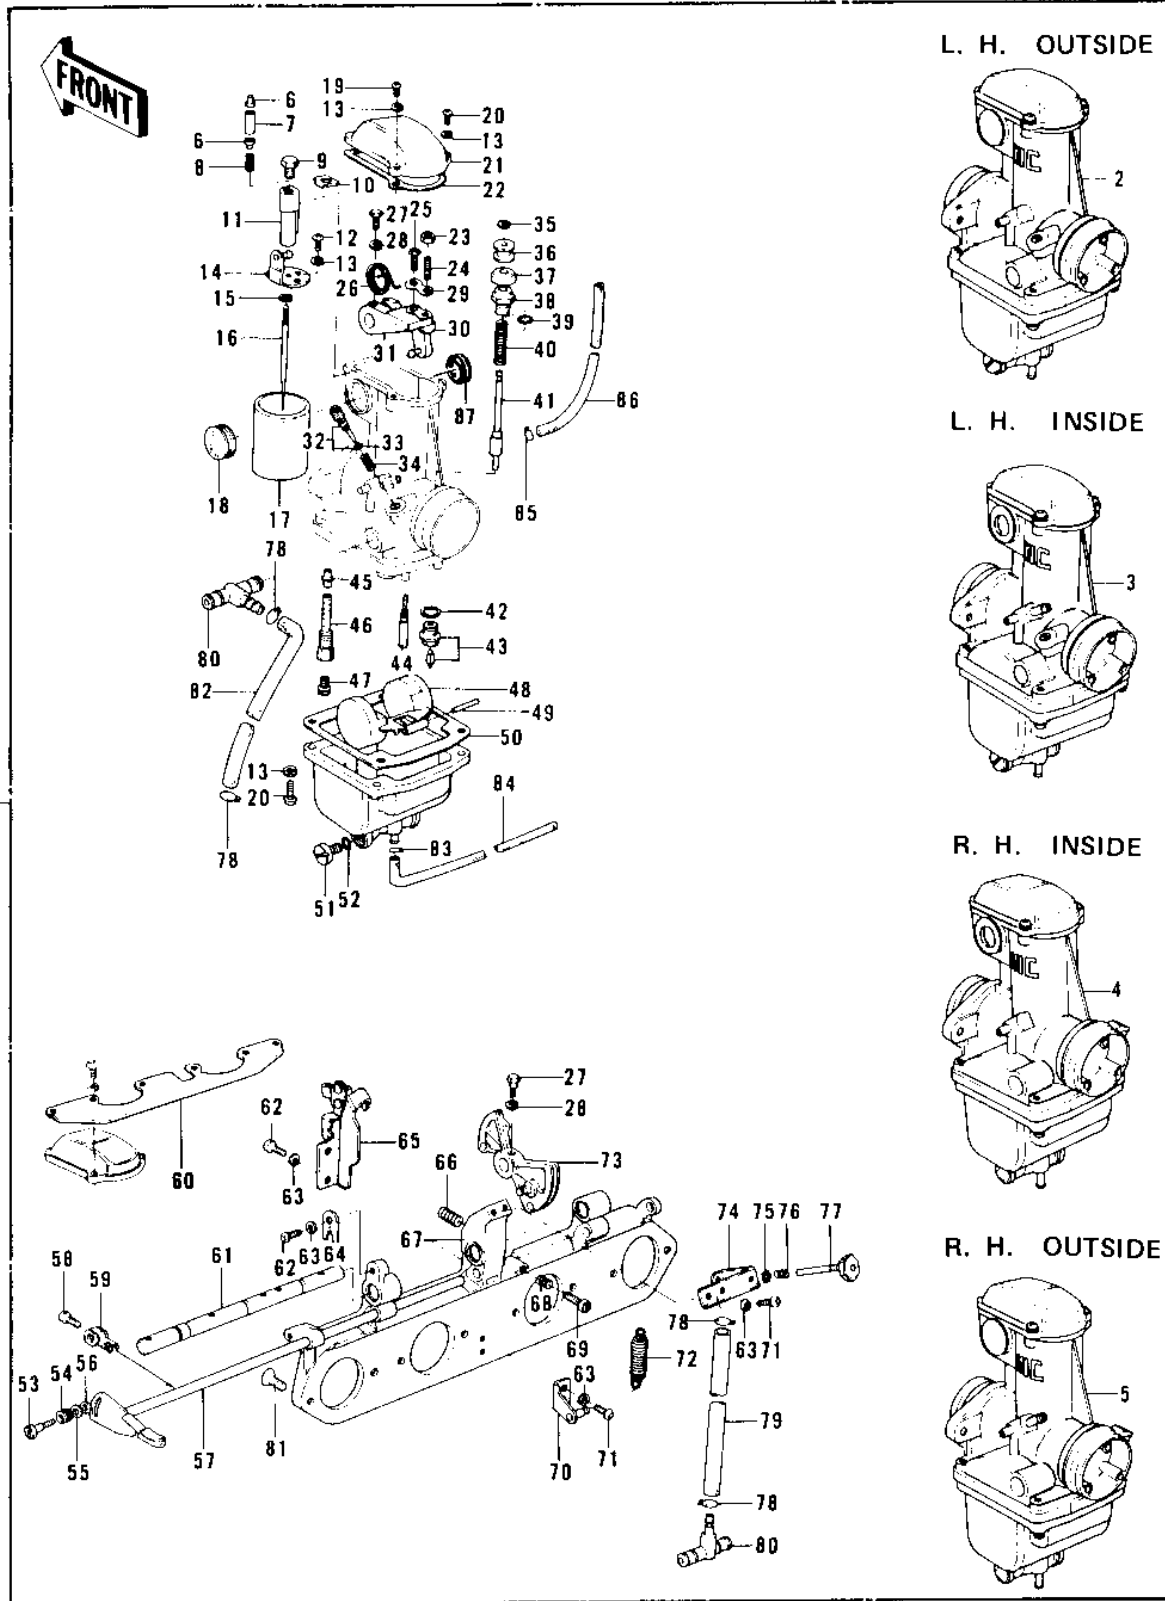

1976 900 LTD PARTS DIAGRAM

CARBURETORS

1976 900 LTD PARTS LIST

CARBURETORS

ITEM NAME	PART NUMBER	QUANTITY
CARBURETOR ASSY (Ref # 1)	16001-255	1
CARBURETOR,L.H OUTSI (Ref # 2)	16001-268	1
CARBURETOR,L.H INSID (Ref # 3)	16001-269	1
CARBURETOR,R.H INSID (Ref # 4)	16001-270	1
CARBURETOR,R.H OUTSI (Ref # 5)	16001-271	1
SEAT,SPRING (Ref # 6)	16057-002	1
HOLDER,THROTTLE SHAF (Ref # 7)	16065-017	1
SPRING,A (Ref # 8)	16040-004	1
PIN (Ref # 9)	16067-008	1
WASHER,LOCK,A (Ref # 10)	16054-003	1
SHAFT,THROTTLE VALVE (Ref # 11)	16052-003	1
SCREW,FLOAT CHAM FIT (Ref # 12)	16033-027	1
WASHER SPRING 4MM (Ref # 13)	461F0400	1
PLATE,THROTTLE VALVE (Ref # 14)	16007-018	1
CIRCLIP (Ref # 15)	16008-010	1
JET NEEDLE,5DL3 (Ref # 16)	16009-071	1
VALVE,THROTTLE CAL,5 (Ref # 17)	16025-075	1
CAP,RUBBER (Ref # 18)	16039-042	1
SCREW-PAN-WS-CROS (Ref # 19)	223B0414	1
SCREW FLOAT CHAMBER (Ref # 20)	16033-009	1
TOP,MIXING CHAMBER (Ref # 21)	16005-027	1
GASKET,CHAMBER TOP (Ref # 22)	16019-031	1
NUT,5MM (Ref # 23)	16003-013	1
SCREW,LEVER (Ref # 24)	16033-025	1
BOLT,4X16 (Ref # 25)	16067-009	1
SPRING,LEVER (Ref # 26)	16040-021	1
BOLT,HEX HEAD,5X14 (Ref # 27)	16067-006	1
WASHER SPRING 5MM (Ref # 28)	461F0500	2
WASHER,PLATE (Ref # 29)	16054-008	1