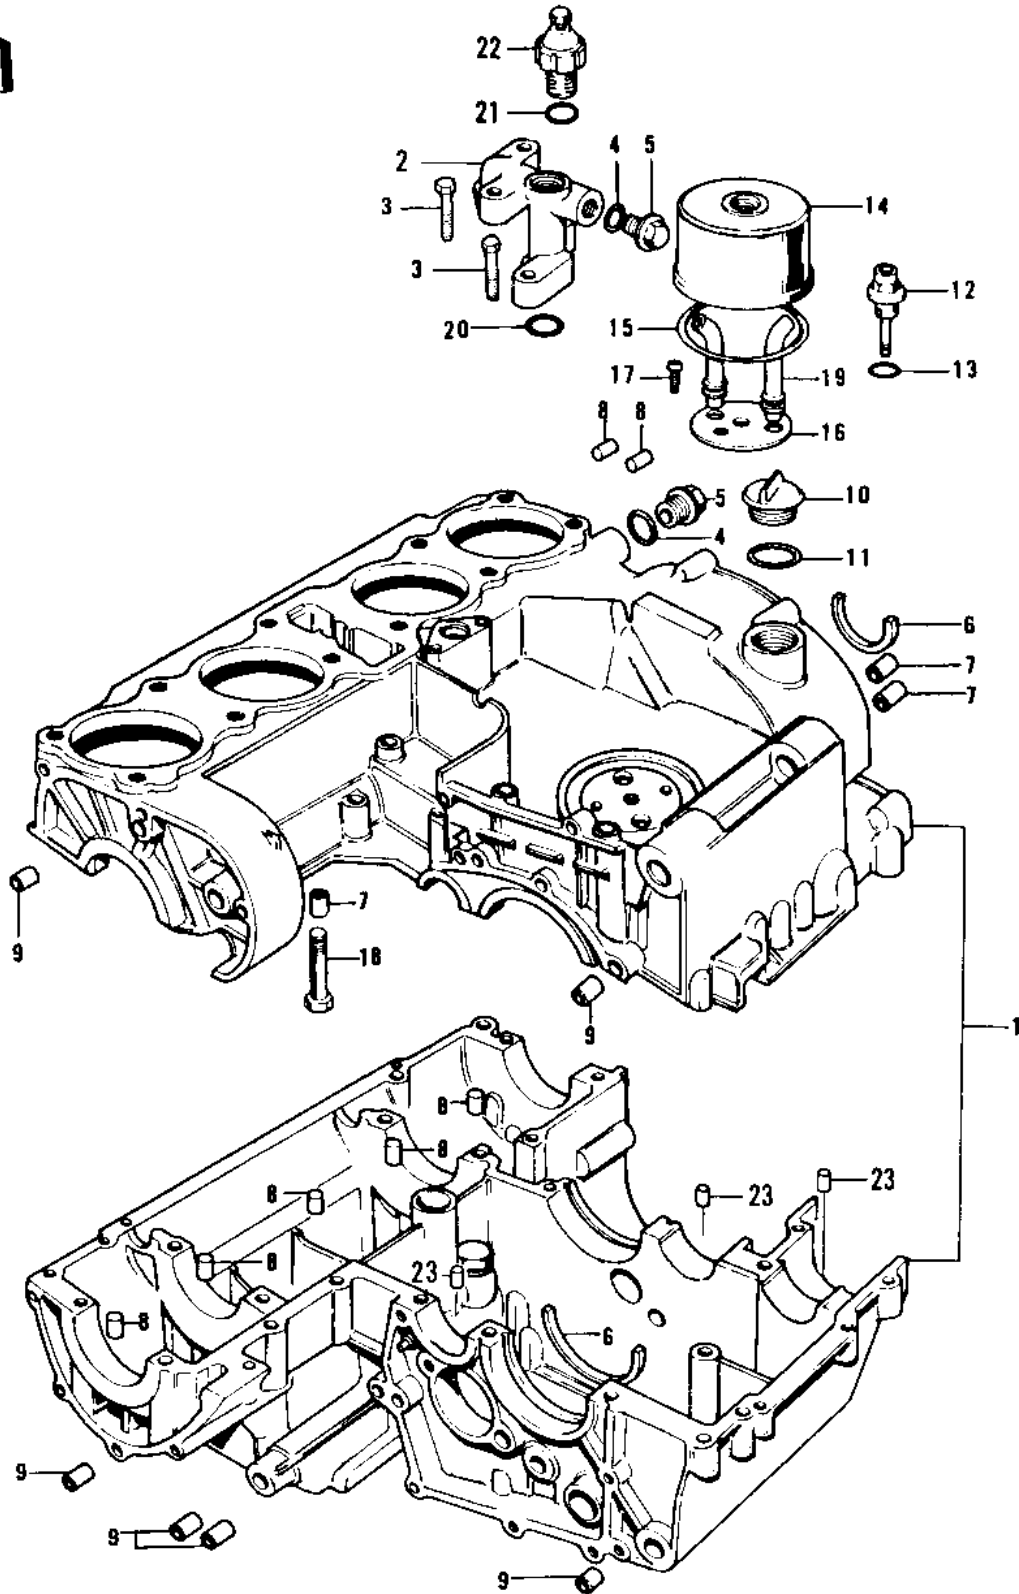

1976 900 LTD PARTS DIAGRAM

CRANKCASE/BREATHER COVER

1976 900 LTD PARTS LIST

CRANKCASE/BREATHER COVER

ITEM NAME	PART NUMBER	QUANTITY
CRANKCASE SET (Ref # 1)	14001-5025	3
PIPE (Ref # 2)	16109-003	1
BOLT,HEX HEAD,6X35 (Ref # 3)	92001-164	1
"O" RING,15MM (Ref # 4)	670B2015	1
PLUG (Ref # 5)	92066-021	1
RING,POSITION (Ref # 6)	14013-1004	1
PIN,DOWEL,10X8.2X14 (Ref # 7)	92043-1037	1
PIN,DOWEL,6X14 (Ref # 8)	610A0614	1
PIN-DOWEL (Ref # 9)	92042-007	1
PLUG,OIL FILLER (Ref # 10)	16115-013	1
"O" RING,31MM (Ref # 11)	92055-049	1
BOLT,BREATHER FITTIN (Ref # 12)	92003-098	1
"O" RING,16MM (Ref # 13)	670B2016	1
BODY,BREATHER (Ref # 14)	14070-003	1
"O" RING,91MM (Ref # 15)	92055-052	1
PLATE,BREATHER (Ref # 16)	14068-007	1
SCREW PAN HEAD 6X18 (Ref # 17)	220B0618	1
BOLT,HEX HEAD,8X72 (Ref # 18)	92003-107	1
PIPE,BREATHER PLATE (Ref # 19)	92059-118	1
"O" RING,18MM (Ref # 20)	670B2018	1
"O" RING (Ref # 21)	92055-055	1
SWITCH,OIL PRESSURE (Ref # 22)	27010-1013	2
PIN DOWEL 6MM (Ref # 23)	92042-016	1