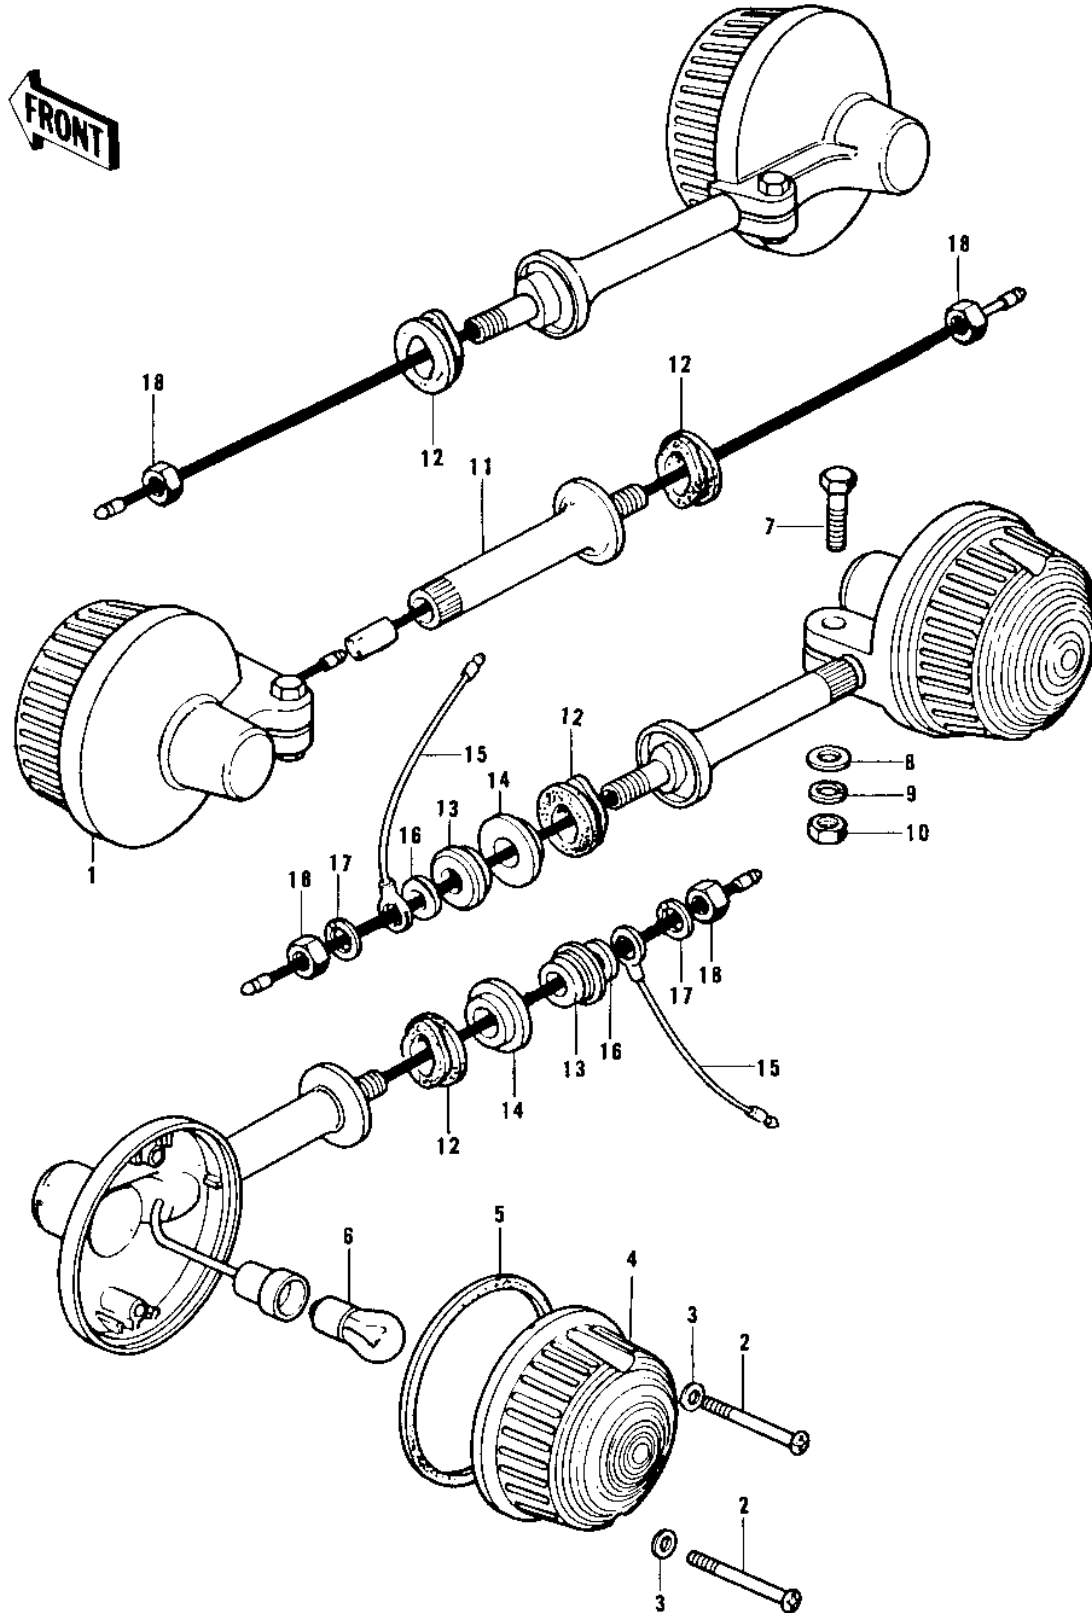

1976 KZ900 PARTS DIAGRAM

TURN SIGNALS

1976 KZ900 PARTS LIST

TURN SIGNALS

ITEM NAME	PART NUMBER	QUANTITY
LAMP ASSY,TURN SIGNAL (Ref # 1)	23040-034	1
SCREW-PAN HEAD,4X35 (Ref # 2)	220E0435A	1
WASHER-PLAIN,4MM (Ref # 3)	23058-002	1
LENS-SIGNAL LAMP (Ref # 4)	23048-1024	2
GASKET,TURN SIG LAMP (Ref # 5)	23050-002	1
BULB 12V 32CP (Ref # 6)	92069-055	1
BOLT-UPSET (Ref # 7)	110N0630	1
WASHER PLAIN 6MM (Ref # 8)	411B0600	1
WASHER SPRING 6MM (Ref # 9)	461F0600	1
NUT 6MM (Ref # 10)	310B0600	1
BRACKET-TURN SIG LAMP (Ref # 11)	23078-001	1
DAMPER RUBBER (Ref # 12)	92075-128	1
COLLAR (Ref # 13)	92027-147	1
DAMPER RUBBER,SIG LM (Ref # 14)	92075-158	1
LEAD WIRE,SIGNAL LAMP (Ref # 15)	26011-063	1
WASHER,PLAIN (Ref # 16)	92022-239	1
WASHER SPRING 10MM (Ref # 17)	461F1000	1
NUT 10MM (Ref # 18)	315B1000	1